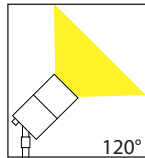

Tivah Aluminium Titanium Single Adjustable Garden Spot Light

Product Specifications

Name	Tivah
Material	Aluminium
Colour	Titanium
IP Rating	IP65
Installation Type	Ground - Spike
Lamp Base	MR16
Max Wattage	20w MR16
Protection Class	3 (No Earth Required)
Lamp Expectancy	<30,000hrs
Diffuser Type	Clear Glass
Cable Length	2000mm
CRI	CRI>80
Dimmable	No - Not with supplied globes
IK Rating	IK08
Warranty	3 Years Replacement*