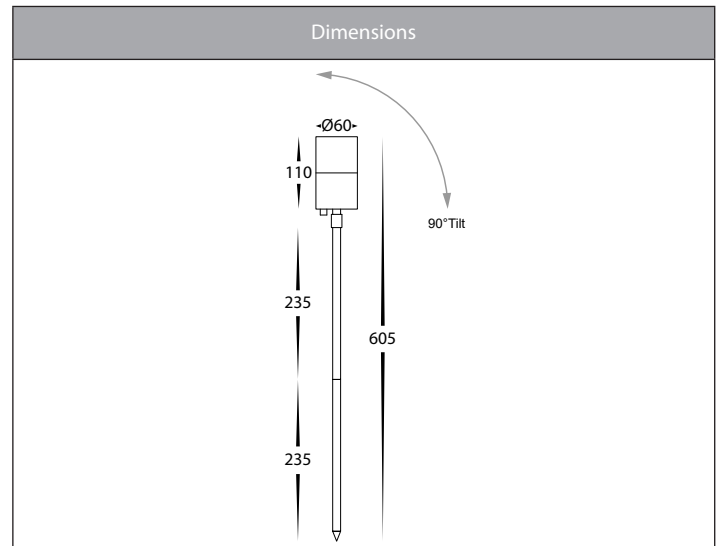

Tivah Aluminium Titanium Single Adjustable Garden Spot Light

Product Specifications

Name	Tivah
Material	Aluminium
Colour	Titanium
IP Rating	IP65
Installation Type	Ground - Spike
Lamp Base	MR16
Max Wattage	20w MR16
Protection Class	3 (No Earth Required)
Lamp Expectancy	<30,000hrs
Diffuser Type	Clear Glass
Cable Length	2000mm
CRI	CRI>80
Dimmable	No - Not with supplied globes
IK Rating	IK08
Warranty	3 Years Replacement*

Optional Havit Compatible Accessories

Image	Part Number	Colour Temp	Input Voltage	Beam Angle	Included LED
	HV9507	3000k 4000k 5500k	12v DC	60°	TRI Colour 3/5/7w MR16 LED
	HV9508	3000k 4000k 5500k	24v DC	60°	TRI Colour 3/5/7w MR16 LED
	12v DC LED Drivers	See Catalogue or Website for full range of 12v DC LED Drivers			
	HV9911	Small IP67 Weatherproof Connector			
	HV9912	Medium IP67 Weatherproof Connector			
	HV9913	Large IP67 Weatherproof Connector			

Product Ordering

Part Number	Colour Temp	Lumens	Input Voltage	Beam Angle	Included LED	Barcode
HV1487T	3000k 4000k 5500k	270lm 285lm 300lm	12v DC	120°	TRI Colour 5w MR16 LED	9350418015907

*Items ordered after 01-01-2022