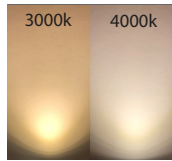

## Product Specifications

Name	Mini Tivah
Material	Aluminium
Colour	Poly Powder Coated Black
IP Rating	IP65
Installation Type	Wall or Ceiling - Surface Mounted
Lamp Base	MR11
Max Wattage	20w MR11
Protection Class	3 (No Earth Required)
Lamp Expectancy	<30,000hrs
Diffuser Type	Clear Glass
CRI	CRI>80
Dimmable	No - Not with supplied globes
IK Rating	IK10
Warranty	3 Years Replacement*