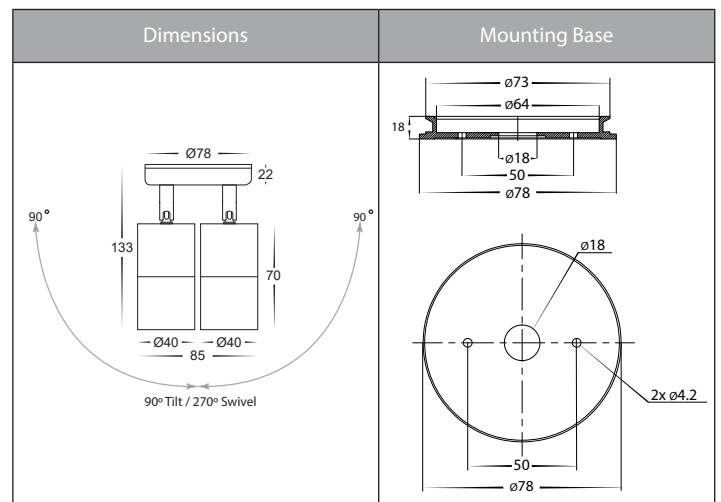

Optional Havit Compatible Accessories

Image	Part Number	Colour Temp	Input Voltage	Beam Angle	Included LED
	HV9311C	5500k	12v DC	60°	3w MR11 LED
	12v DC LED Drivers	See Catalogue or Website for full range of 12v DC LED Drivers