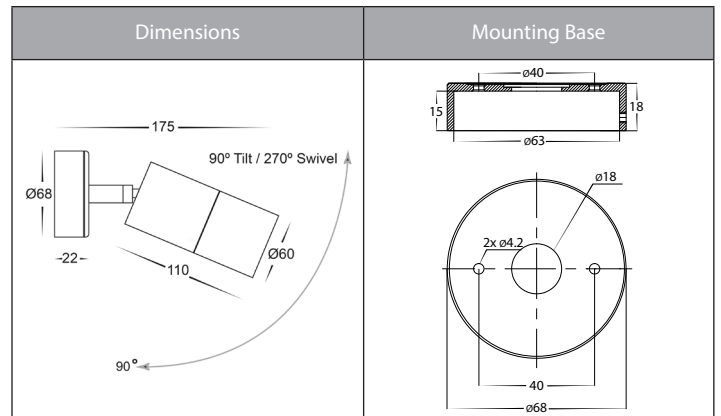

## Product Specifications

Name	Tivah
Material	Aluminium
Colour	Poly Powder Coated Black
IP Rating	IP65
Installation Type	Wall or Ceiling- Surface Mounted
Lamp Base	Either GU10 or MR16
Protection Class	240v = 1 (Requires Earth)
	12v DC = 3 (No Earth Required)
Max Wattage	35w GU10   20w MR16
Lamp Expectancy	<30,000hrs
Diffuser Type	Clear Glass
CRI	CRI>80
Dimmable	No - Not with supplied globes, See below for optional dimmable globes
IK Rating	IK10
Warranty	3 Years Replacement*

## Product Ordering

Part Number	Colour Temp	Lumens	Input Voltage	Beam Angle	Included LED	Barcode
<b>HV1225T</b>	3000k 4000k 5500k	240-560lm 255-595lm 270-630lm	240v AC	60°	<b>TRI Colour</b> 3/5/7w GU10 LED	9350418015334
<b>HV1227GU10T</b>	3000k 4000k 5500k	270lm 285lm 300lm	240v AC	120°	<b>TRI Colour</b> 5w GU10 LED	9350418015341
<b>HV1227MR16T</b>	3000k 4000k 5500k	270lm 285lm 300lm	12v DC	120°	<b>TRI Colour</b> 5w MR16 LED	9350418015358