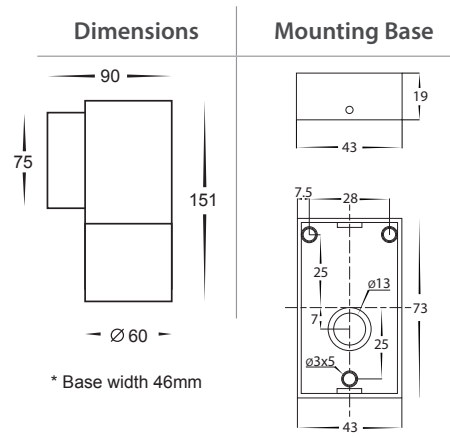

Piaz Stainless Steel Fixed Down Wall Light

Name	Piaz
Material	High Grade 304 Stainless Steel
Colour	Stainless Steel
IP Rating	IP54
Colour Temp	<input type="checkbox"/> 3000k <input type="checkbox"/> 4000k <input type="checkbox"/> 5000k
IK Rating	IK10
Installation Type	Wall - Surface Mounted
Diffuser Type	Clear Glass
Lamp Base	GU10
Max Wattage	1x 35w GU10
Protection Class	1 (Requires Earth)
Lamp Expectancy	<30,000hrs
CRI	CRI>80
Dimmable	No - Not with supplied globes.
Warranty	3 Years Replacement*

Product Ordering

Image	Part Number	Colour Temp	Lumens	Input Voltage	Beam Angle	Included LED	Barcode
	HV1171T	<input type="checkbox"/> 3000k <input type="checkbox"/> 4000k <input type="checkbox"/> 5000k	270lm 285lm 300lm	240v AC	120°	TRI Colour 5w GU10 LED	9350418014986