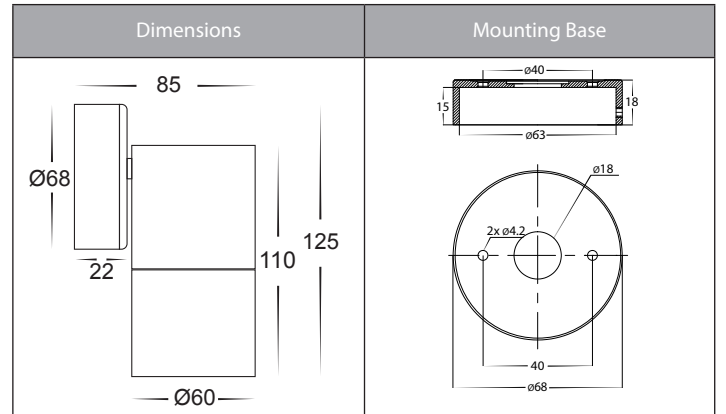

Tivah Solid Brass Fixed Down Wall Lights

Product Specifications

Name	Tivah
Material	Solid Brass
Colour	Brass
IP Rating	IP65
Installation Type	Wall - Surface Mounted
Lamp Base	Either GU10 or MR16
Protection Class	240v = 1 (Requires Earth)
	12v DC = 3 (No Earth Required)
Max Wattage	35w GU10 20w MR16
Lamp Expectancy	>30,000hrs
Diffuser Type	Clear Glass
CRI	CRI>80
Dimmable	No - Not with supplied globes, See below for optional dimmable globes
IK Rating	IK10
Warranty	3 Years Replacement*

Product Ordering

Part Number	Colour Temp	Lumens	Input Voltage	Beam Angle	Included LED	Barcode
HV1155T	3000k 4000k 5500k	240-560lm 255-595lm 270-630lm	240v AC	60°	TRI Colour 3/5/7w GU10 LED	9350418027467
HV1157GU10T	3000k 4000k 5500k	270lm 285lm 300lm	240v AC	120°	TRI Colour 5w GU10 LED	9350418027474
HV1157MR16T	3000k 4000k 5500k	270lm 285lm 300lm	12v DC	120°	TRI Colour 5w MR16 LED	9350418027481