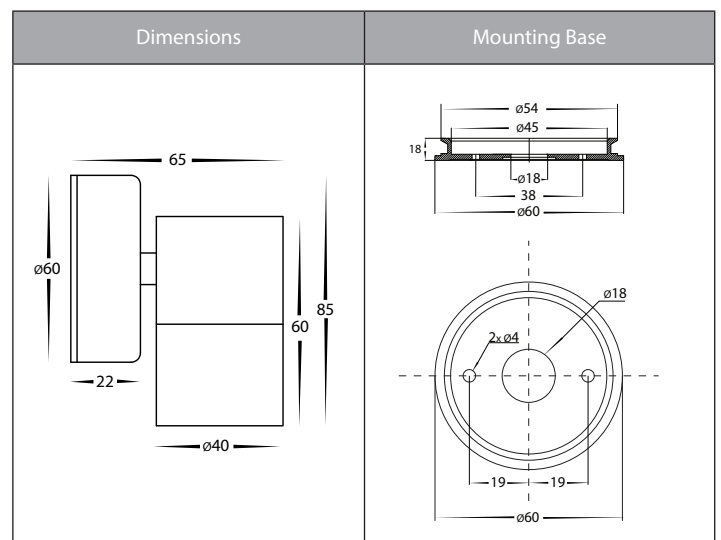

Optional Havit Compatible Accessories

Image	Part Number	Colour Temp	Input Voltage	Beam Angle	Included LED
	HV9311C	5500k	12v DC	60°	3w MR11 LED
	HV9971	Stainless Steel Maintenance Kit - Kit includes rejuvenating paste + Spray for final protection coating			
	12v DC LED Drivers	See Catalogue or Website for full range of 12v DC LED Drivers