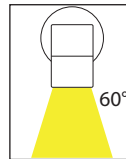

Mini Tivah 316 Stainless Steel Fixed Down Wall Lights

Product Specifications

Name	Mini Tivah
Material	316 Stainless Steel
Colour	Stainless Steel
IP Rating	IP65
Installation Type	Wall - Surface Mounted
Lamp Base	MR11
Protection Class	3 (No Earth Required)
Max Wattage	20w MR11
Lamp Expectancy	<30,000hrs
Diffuser Type	Clear Glass
CRI	CRI>80
Dimmable	No - Not with supplied globes
IK Rating	IK10
Warranty	3 Years Replacement*