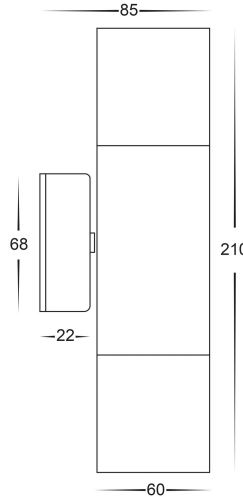

Antique Brass Up & Down Wall Pillar Light

PRODUCT SPECIFICATIONS

Name: Tivah

Material: Solid Brass

Colour: Antique Brass

IP Rating: IP65

Lamp Base: GU10 or MR16

CRI: ≥80

Wiring: Parallel

Dimmable: No

Warranty: 2 Years Replacement**

PART NUMBER	COLOUR TEMP	LUMENS*	INPUT VOLTAGE	BEAM ANGLE	INCLUDED GLOBES
HV1095C	5500K	2 x 500lm	240v	60°	2 x 10w GU10 LED
HV1095W	3000K	2 x 460lm	240v	60°	2 x 10w GU10 LED
HV1096	N/A	N/A	240v	N/A	Not supplied With Globes
HV1097GU10C	5500K	2 x 300lm	240v	120°	2 x 5w GU10 LED
HV1097GU10W	3000K	2 x 250lm	240v	120°	2 x 5w GU10 LED
HV1097MR16C	5500K	2 x 300lm	12v DC	120°	2 x 5w MR16 LED
HV1097MR16W	3000K	2 x 250lm	12v DC	120°	2 x 5w MR16 LED