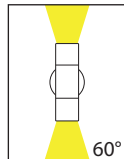

Maxi Tivah Aluminium Black Up & Down Wall Lights

Product Specifications

Name	Maxi Tivah
Material	Aluminium
Colour	Poly Powder Coated Black
IP Rating	IP65
Installation Type	Wall - Surface Mounted
Lamp Base	Built in LED
Protection Class	1 (Requires Earth)
Max Wattage	2x 12w
Lamp Expectancy	<30,000hrs
Diffuser Type	Clear Glass
CRI	CRI>80
Dimmable	No
IK Rating	IK10
Warranty	3 Years Replacement*

Product Ordering

Part Number	Colour Temp	Lumens	Input Voltage	Beam Angle	Included LED	Barcode
HV1028T	3000k 4000k 5500k	2x 1080lm 2x 1140lm 2x 1200lm	240v AC	60°	TRI Colour 2x 12w Built in LED	9350418018878