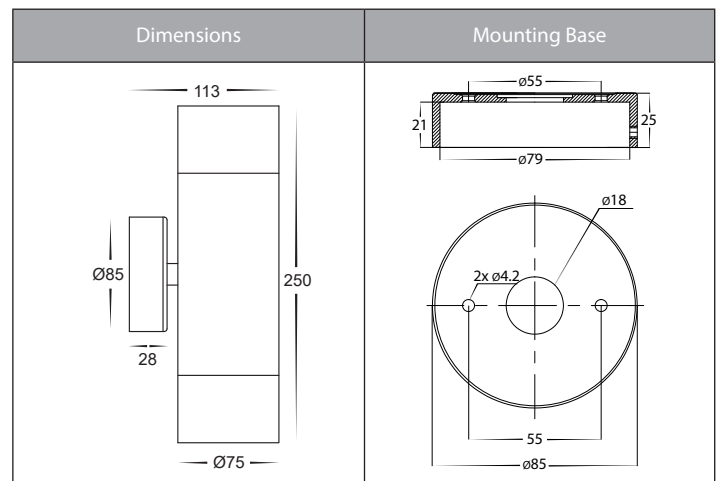

Maxi Tivah Aluminium Black Up & Down Wall Lights

Product Specifications

Name	Maxi Tivah
Material	Aluminium
Colour	Poly Powder Coated Black
IP Rating	IP65
Installation Type	Wall - Surface Mounted
Lamp Base	Built in LED
Protection Class	1 (Requires Earth)
Max Wattage	2x 12w
Lamp Expectancy	<30,000hrs
Diffuser Type	Clear Glass
CRI	CRI>80
Dimmable	No
IK Rating	IK10
Warranty	3 Years Replacement*

Product Ordering

Part Number	Colour Temp	Lumens	Input Voltage	Beam Angle	Included LED	Barcode
HV1028T	3000k 4000k 5500k	2x 1080lm 2x 1140lm 2x 1200lm	240v AC	60°	TRI Colour 2x 12w Built in LED	9350418018878