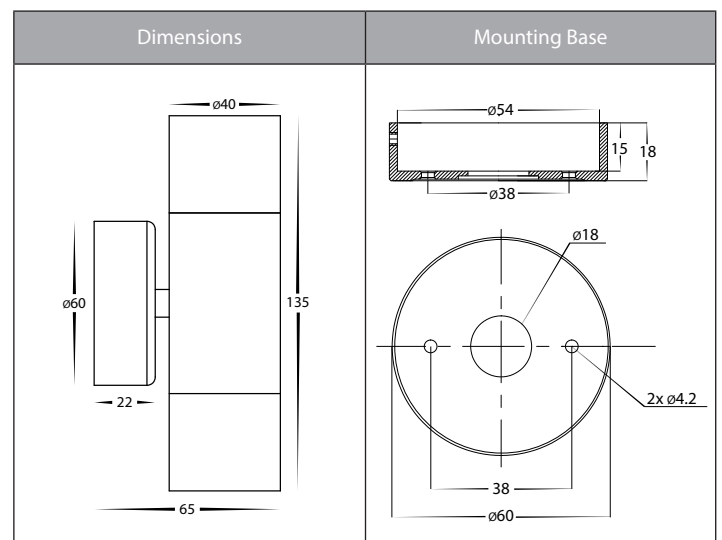

Optional Havit Compatible Accessories

Image	Part Number	Colour Temp	Input Voltage	Beam Angle	Included LED
	HV9311C	5500k	12v DC	60°	3w MR11 LED
	12v DC LED Drivers	See Catalogue or Website for full range of 12v DC LED Drivers