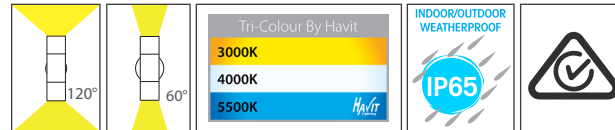

Tivah Aluminium Black Up & Down Wall Light

Name	Tivah
Material	Aluminium
Colour	Poly Powder Coated Black
IP Rating	IP65
Colour Temp	 3000k 4000k 5500k
IK Rating	IK10
Installation Type	Wall - Surface Mounted
Diffuser Type	Clear Glass
Lamp Base	Either GU10 or MR16
Max Wattage	2x 35w GU10 2x 20w MR16
Protection Class	240v = 1 (Requires Earth)
Lamp Expectancy	<30,000hrs
CRI	CRI>80
Dimmable	No- Not with supplied globes See below for optional dimmable globes
Warranty	3 Years Replacement

Product Ordering

Image	Part Number	Colour Temp	Lumens	Input Voltage	Beam Angle	Included LED	Barcode
	HV1025T	 3000K 4000K 5500K	2x 200-560lm 2x 255-595lm 2x 270-630lm	240v AC	60°	TRI Colour 2x 3/5/7w GU10 LED	9350418014825
	HV1027GU10T		2x 270lm 2x 285lm 2x 300lm			TRI Colour 2x 5w GU10 LED	9350418014832
	HV1027MR16T		12v DC	TRI Colour 2x 5w MR16 LED	9350418014849		