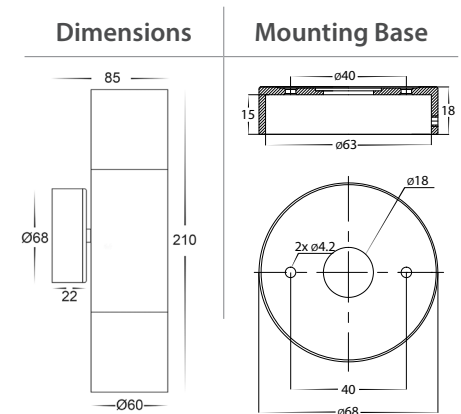

Tivah Aluminium Black Up & Down Wall Light

Name	Tivah
Material	Aluminium
Colour	Poly Powder Coated Black
IP Rating	IP65
Colour Temp	 3000k 4000k 5500k
IK Rating	IK10
Installation Type	Wall - Surface Mounted
Diffuser Type	Clear Glass
Lamp Base	Either GU10 or MR16
Max Wattage	2x 35w GU10 2x 20w MR16
Protection Class	240v = 1 (Requires Earth)
Lamp Expectancy	<30,000hrs
CRI	CRI>80
Dimmable	No- Not with supplied globes See below for optional dimmable globes
Warranty	3 Years Replacement

Product Ordering

Image	Part Number	Colour Temp	Lumens	Input Voltage	Beam Angle	Included LED	Barcode
	HV1025T	 3000K 4000K 5500K	2x 200-560lm 2x 255-595lm 2x 270-630lm	240v AC	60°	TRI Colour 2x 3/5/7w GU10 LED	9350418014825
	HV1027GU10T		2x 270lm 2x 285lm 2x 300lm			TRI Colour 2x 5w GU10 LED	9350418014832
	HV1027MR16T		12v DC	TRI Colour 2x 5w MR16 LED	9350418014849		