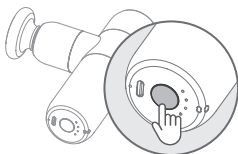

Start to Use

Install/ Replace Massage Head

Install a massage head into the hole in front of the device according to your need.

Installation Rendering:

Power ON

Long press the function button.

! Do not use it while charging.

Power OFF

Single tap function button to switch to standby mode or long press function button.

Selecting Gears

Single tap function button to select gears after powering on.

The product will automatically power off after enter standby mode for 2 seconds.