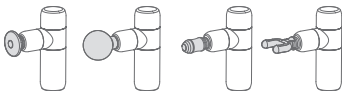

Massage flat major muscle groups on the back

Magnetic

Cone Head

Percuss deep tissues like meridians, joints and acupoint, etc.

Spherical Head

Relax soft tissues and sensitive muscles

U-shaped Head

Massage neck and tendon

Start to Use

Install/ Replace Massage Head

Install a massage head into the hole in front of the device according to your need.

Installation Rendering:

Power ON

Long press the function button.

! Do not use it while charging.