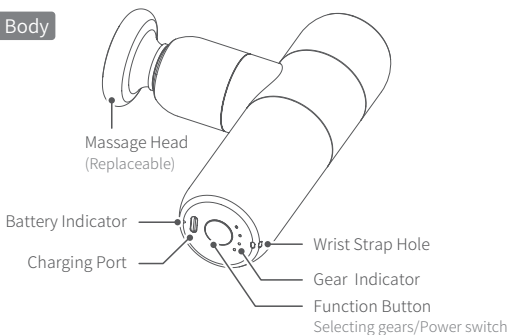

KiCA

Vibration Percussion Device

Instructions V2.0 Model: K2

Overview

Main Body

Massage Head

Magnetic

Flat Head

Start to Use

Install/ Replace Massage Head

Install a massage head into the hole in front of the device according to your need.

Installation Rendering:

Power ON

Long press the function button.

! Do not use it while charging.