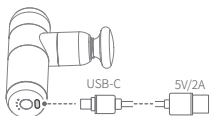

Indicator

Battery Indicator

Light	Status	Description
Red	████████	Charging
Green	████████	Charge complete
Green	████████	Fully charged
Green	███	Medium level of battery
Green	●●●●●	Low power, need recharging

Gear Indicator

Light	Status	Description
Blue	●○○○	First gear
Blue	●●○○	Second gear
Blue	●●●○	Third gear
Blue	●●●●	Intelligent massage

Charging

Do not use it while charging

Specifications

Product name:

KiCA Vibration Percussion Device