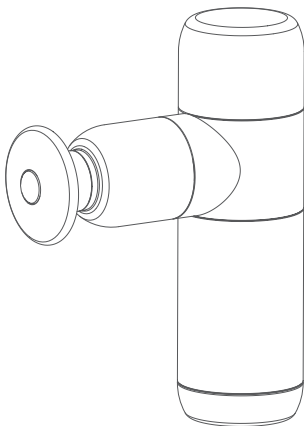

KiCA

Vibration Percussion Device

Instructions V2.0 Model: K2

Overview

Main Body

Massage Head

Magnetic

Flat Head

Start to Use

Install/ Replace Massage Head

Install a massage head into the hole in front of the device according to your need.

Installation Rendering:

Power ON

Long press the function button.

! Do not use it while charging.