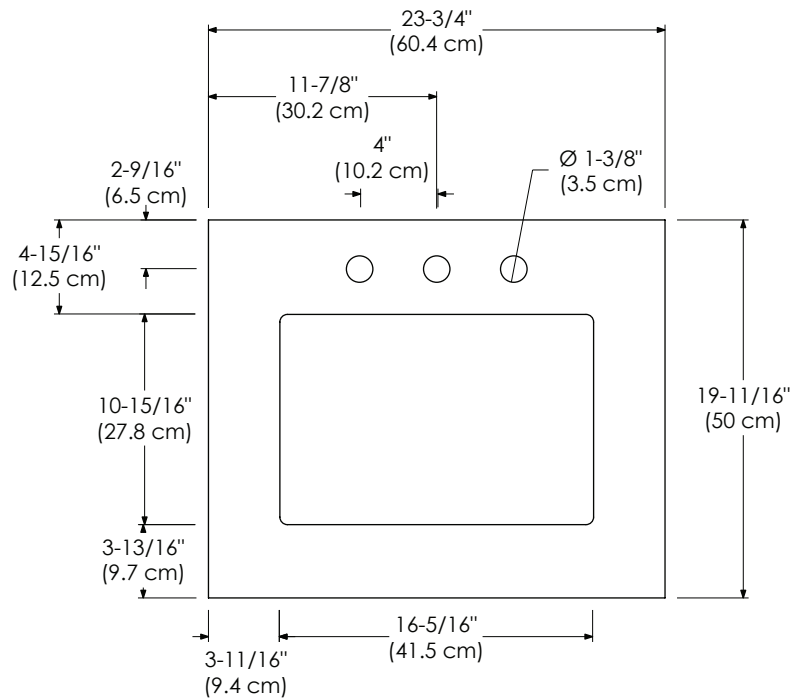

Faucet:  
SINGLE FAUCET HOLE  
8" WIDESPREAD

TOP VIEW

FRONT VIEW