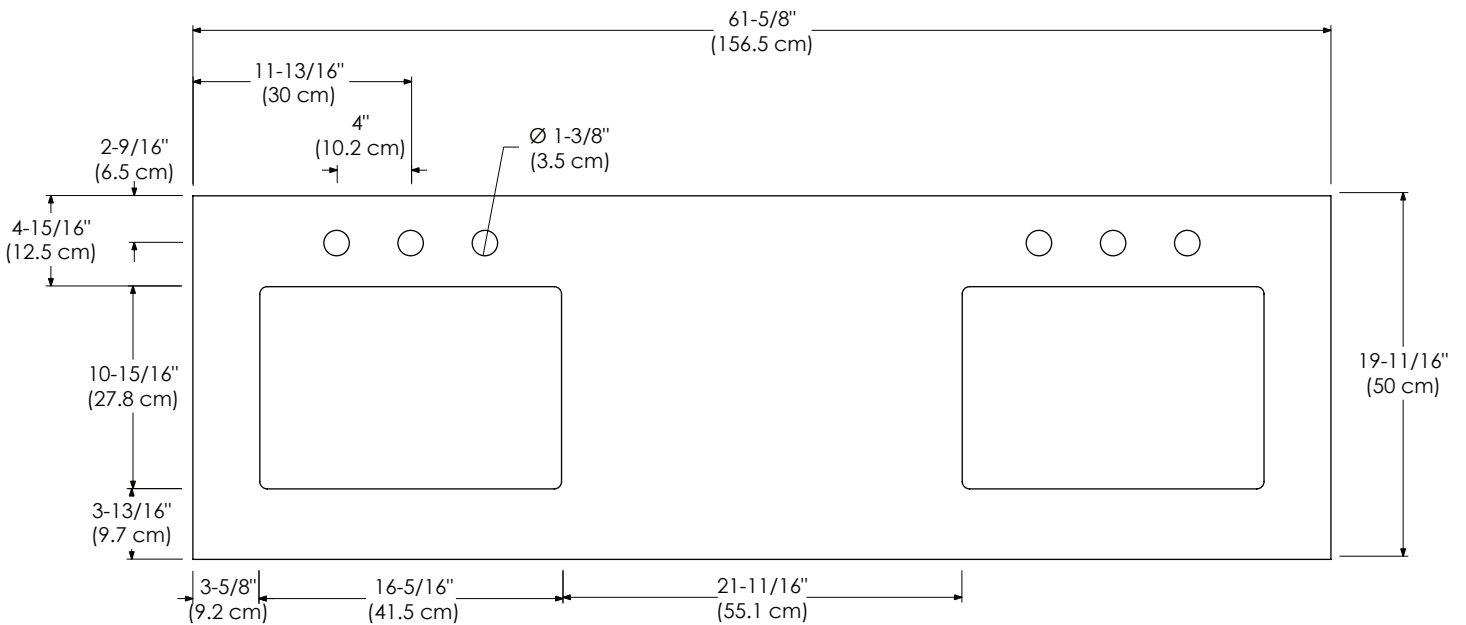

Faucet:  
SINGLE FAUCET HOLE  
8" WIDESPREAD

TOP VIEW

FRONT VIEW