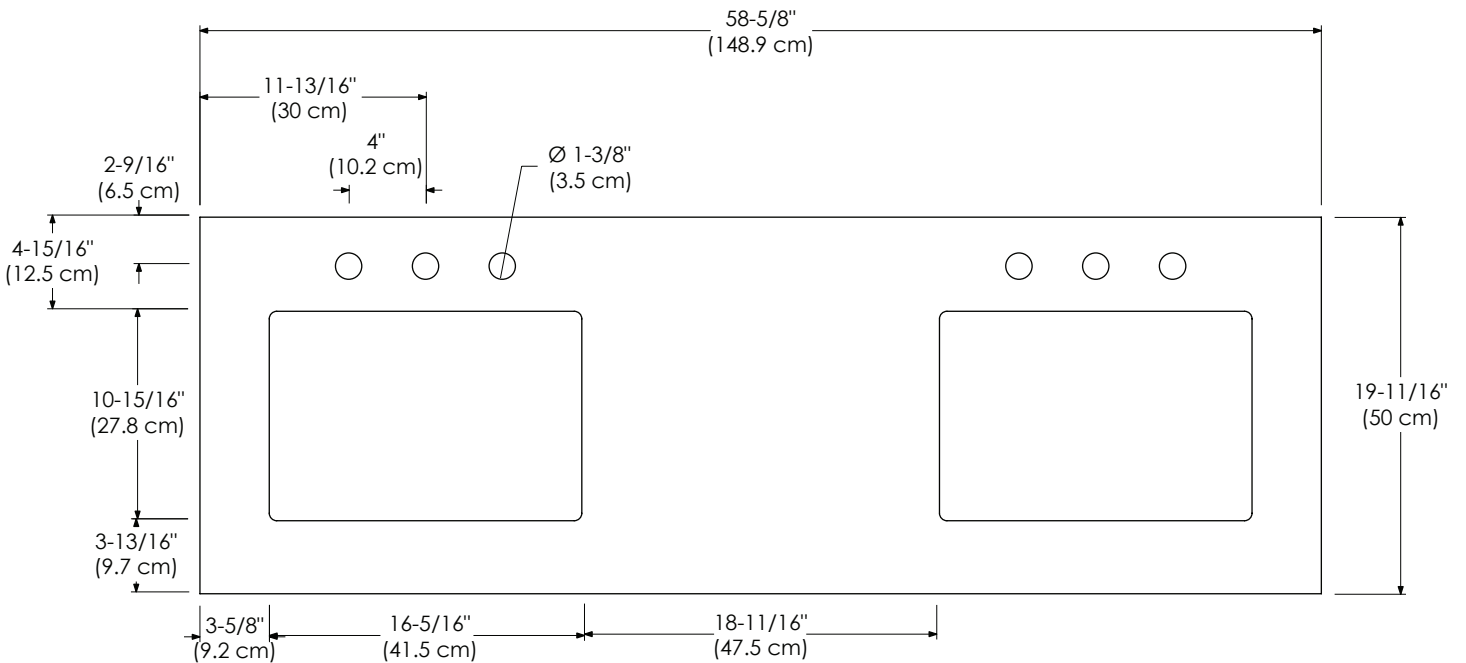

Faucet:  
SINGLE FAUCET HOLE  
8" WIDESPREAD

TOP VIEW

FRONT VIEW