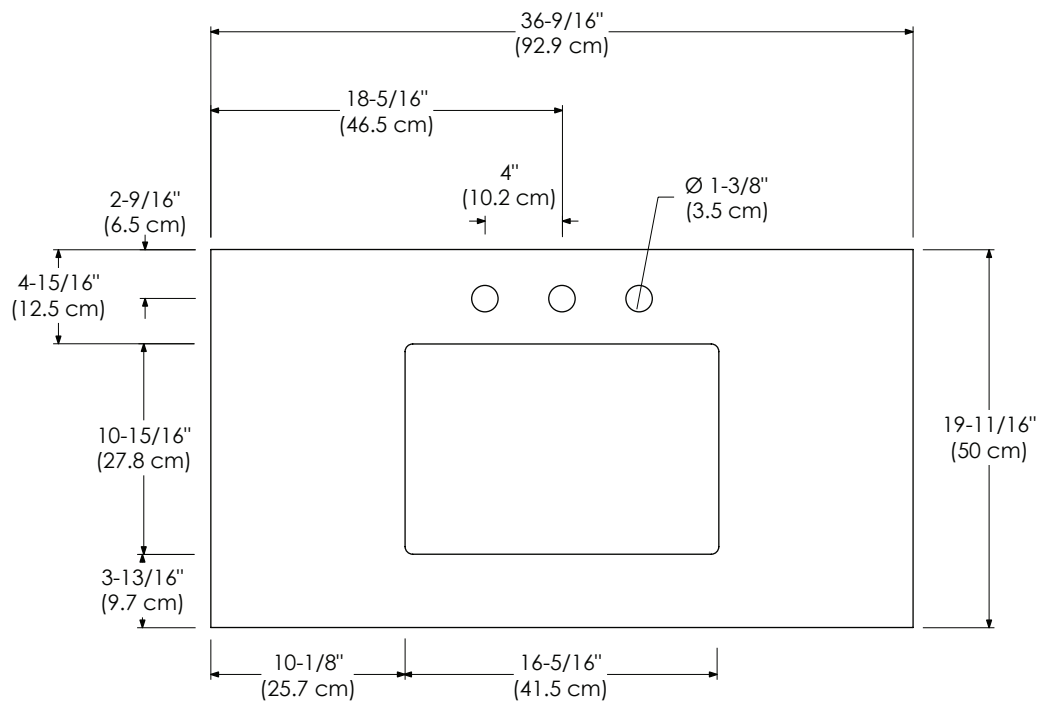

Faucet:  
SINGLE FAUCET HOLE  
8" WIDESPREAD

TOP VIEW

FRONT VIEW