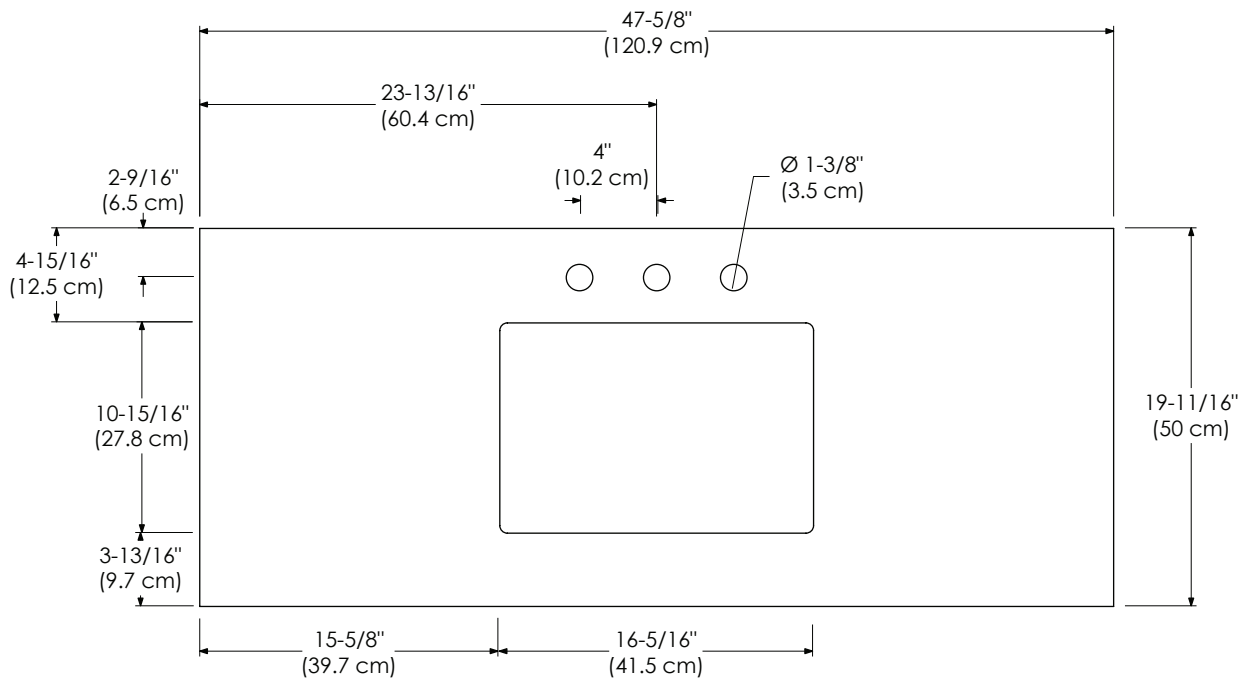

Faucet:  
SINGLE FAUCET HOLE  
8" WIDESPREAD

TOP VIEW

FRONT VIEW