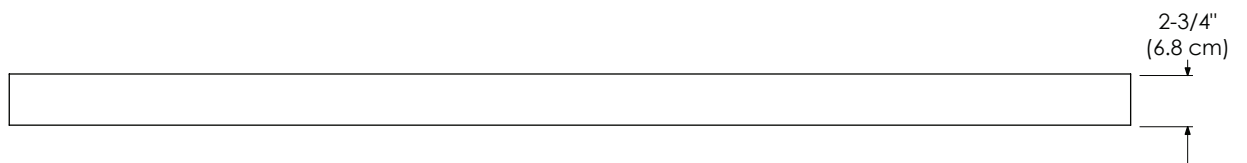

WIDEAPPEAL™ TOP 24" / 32" / 37" / 48" / 59" / 62"

RONBOW

Model : 306659-1D-COLOR 366659-1D-COLOR
306659-8D-COLOR 366659-8D-COLOR

VANITY TOPS

Wideappeal™ Top for undercounter sink (standard)

Available Colors:
CREAM BEIGE MARBLE MY
SOLID WHITE TECHSTONE™ Q01

Faucet:
SINGLE FAUCET HOLE
8" WIDESPREAD

TOP VIEW

FRONT VIEW