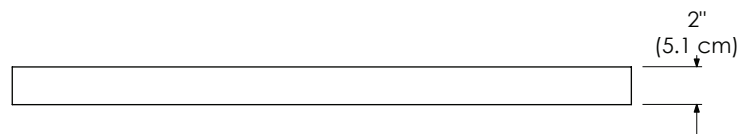

WIDEAPPEAL™ TOP 24" / 32" / 37" / 48" / 59" / 62"

RONBOW

Model : 306632-1-COLOR 366632-1-COLOR
306632-8-COLOR 366632-8-COLOR

VANITY TOPS

Wideappeal™ Top for undercounter sink (standard)

Available Colors:
CREAM BEIGE MARBLE MY
SOLID WHITE TECHSTONE™ Q01
BROAD BLACK TECHSTONE™ Q02

Faucet:
SINGLE FAUCET HOLE
8" WIDESPREAD

TOP VIEW

FRONT VIEW