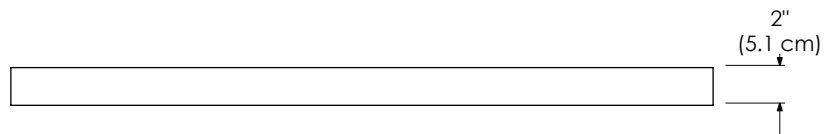

WIDEAPPEAL™ TOP 24" / 32" / 37" / 48" / 59" / 62"

RONBOW

Model : 306637-1-COLOR 366637-1-COLOR
306637-8-COLOR 366637-8-COLOR

VANITY TOPS

Wideappeal™ Top for undercounter sink (standard)

Available Colors:
CREAM BEIGE MARBLE MY
SOLID WHITE TECHSTONE™ Q01
BROAD BLACK TECHSTONE™ Q02

Faucet:
SINGLE FAUCET HOLE
8" WIDESPREAD

TOP VIEW

FRONT VIEW