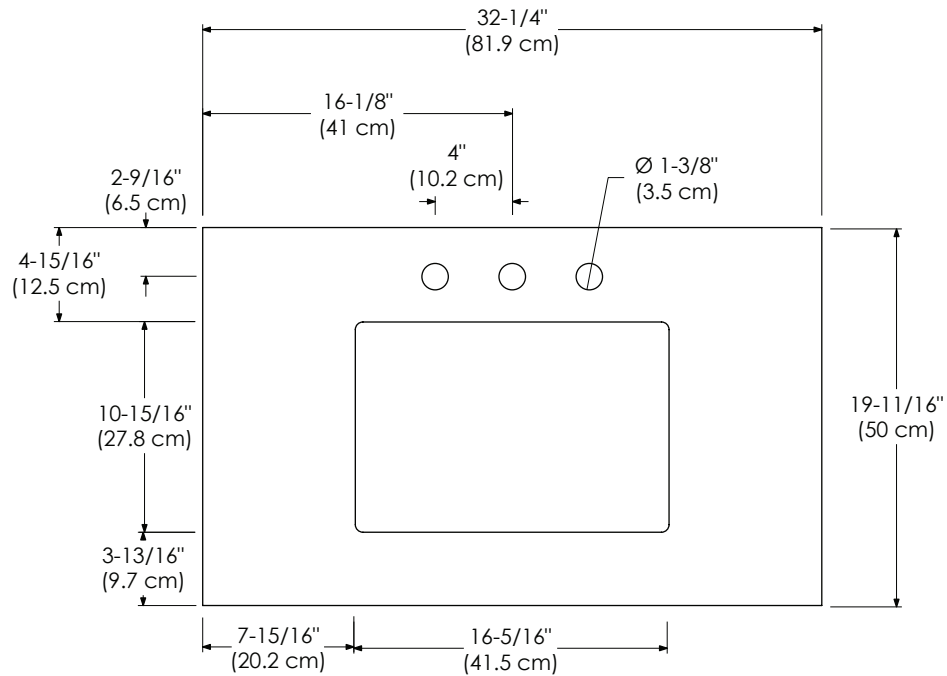

Faucet:  
SINGLE FAUCET HOLE  
8" WIDESPREAD

TOP VIEW

FRONT VIEW