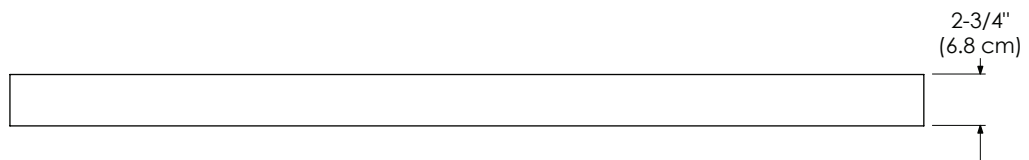

WIDEAPPEAL™ TOP 24" / 32" / 37" / 48" / 59" / 62"

RONBOW

Model : 306648-1-COLOR 366648-1-COLOR
306648-8-COLOR 366648-8-COLOR

VANITY TOPS

Wideappeal™ Top for undercounter sink (standard)

Available Colors:
CREAM BEIGE MARBLE MY
SOLID WHITE TECHSTONE™ Q01

Faucet:
SINGLE FAUCET HOLE
8" WIDESPREAD

TOP VIEW

FRONT VIEW