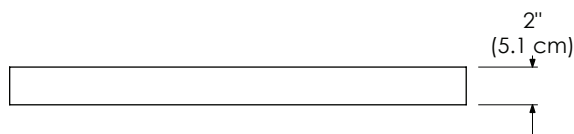

WIDEAPPEAL™ TOP 24" / 32" / 37" / 48" / 59" / 62"

RONBOW

Model : 306624-1-COLOR 366624-1-COLOR
306624-8-COLOR 366624-8-COLOR

VANITY TOPS

Wideappeal™ Top for undercounter sink (standard)

Available Colors:
CREAM BEIGE MARBLE MY
SOLID WHITE TECHSTONE™ Q01
BROAD BLACK TECHSTONE™ Q02

Faucet:
SINGLE FAUCET HOLE
8" WIDESPREAD

TOP VIEW

FRONT VIEW