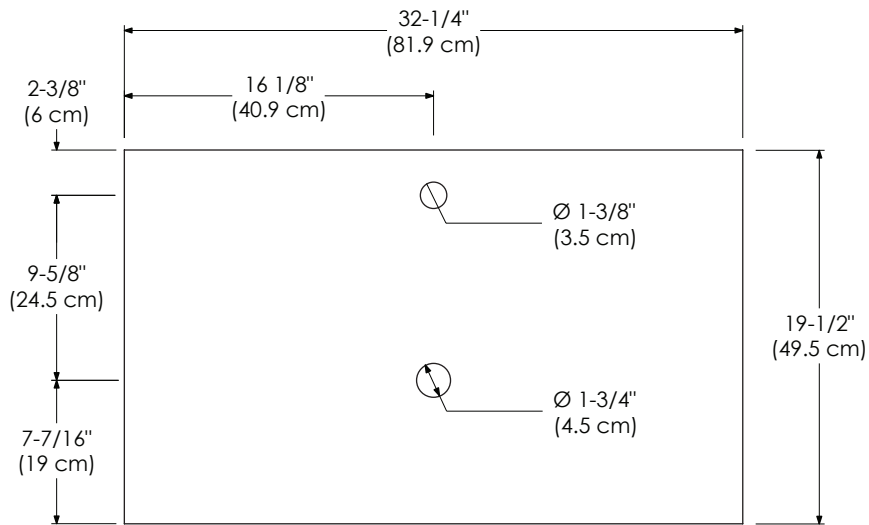

SOLID WHITE TECHSTONE™ Q01

Faucet:

SINGLE FAUCET HOLE

TOP VIEW

FRONT VIEW

Model : 367737-1-COLOR

VANITY TOPS

Techstone™ Top for above counter sink (non-standard)

Faucet:

SINGLE FAUCET HOLE

TOP VIEW

FRONT VIEW