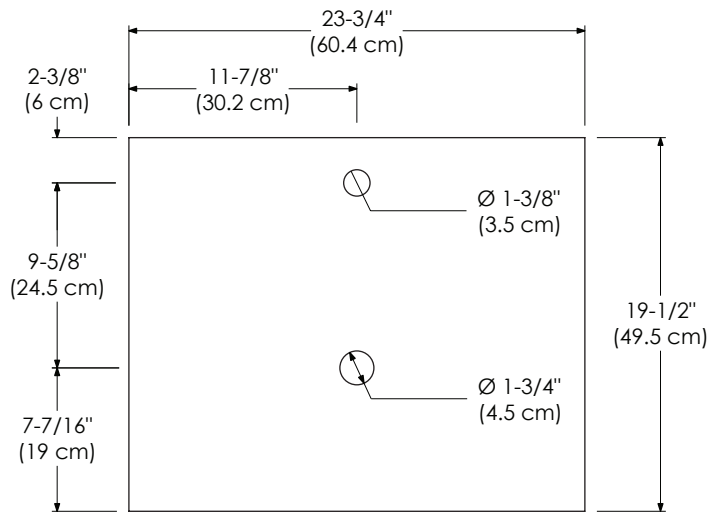

SINGLE FAUCET HOLE

TOP VIEW

FRONT VIEW

Model : 367732-1-COLOR

VANITY TOPS

Techstone™ Top for above counter sink (non-standard)

Available Colors:

BROAD BLACK TECHSTONE™ Q02

SOLID WHITE TECHSTONE™ Q01

Faucet:

SINGLE FAUCET HOLE

TOP VIEW

FRONT VIEW

Model : 367737-1-COLOR

VANITY TOPS

Techstone™ Top for above counter sink (non-standard)

24" / 32" / 37" / 59"

RONBOW

Model : 367759-1D-COLOR

VANITY TOPS

Techstone™ Top for above counter sink (non-standard)

Available Colors:

BROAD BLACK TECHSTONE™ Q02

SOLID WHITE TECHSTONE™ Q01

Faucet:

SINGLE FAUCET HOLE

TOP VIEW

FRONT VIEW