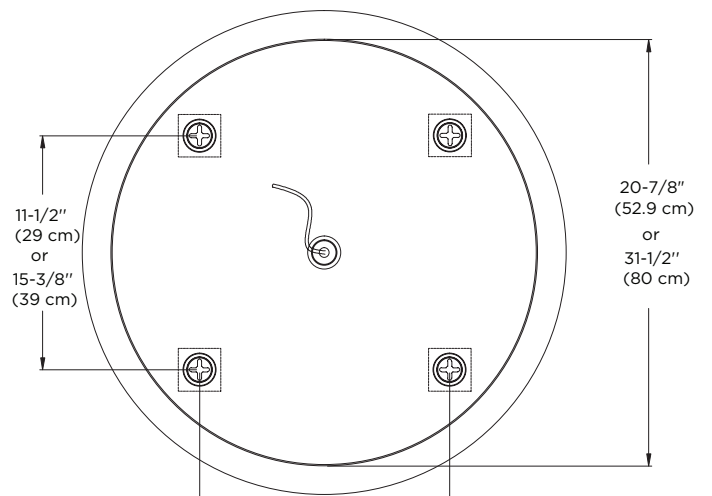

**Model :** 602922-SA  
602936-SA

**Features :** LEDs, energy-efficient light radiates around the mirror face  
Touch-activated LED light buttons on the mirror bottom  
Built in defogger  
Four direction Keyhole Mounting hardware included  
Hardwire only  
UL Approved  
3000K Color Temperature, 705 Lumen, 42.7 Watt (602922)  
3000K Color Temperature, 1110 Lumen, 57.2 Watt (602936)

**Available Finish :** Satin Aluminum (SA)

Front View

Back View

IR  
Bottom View