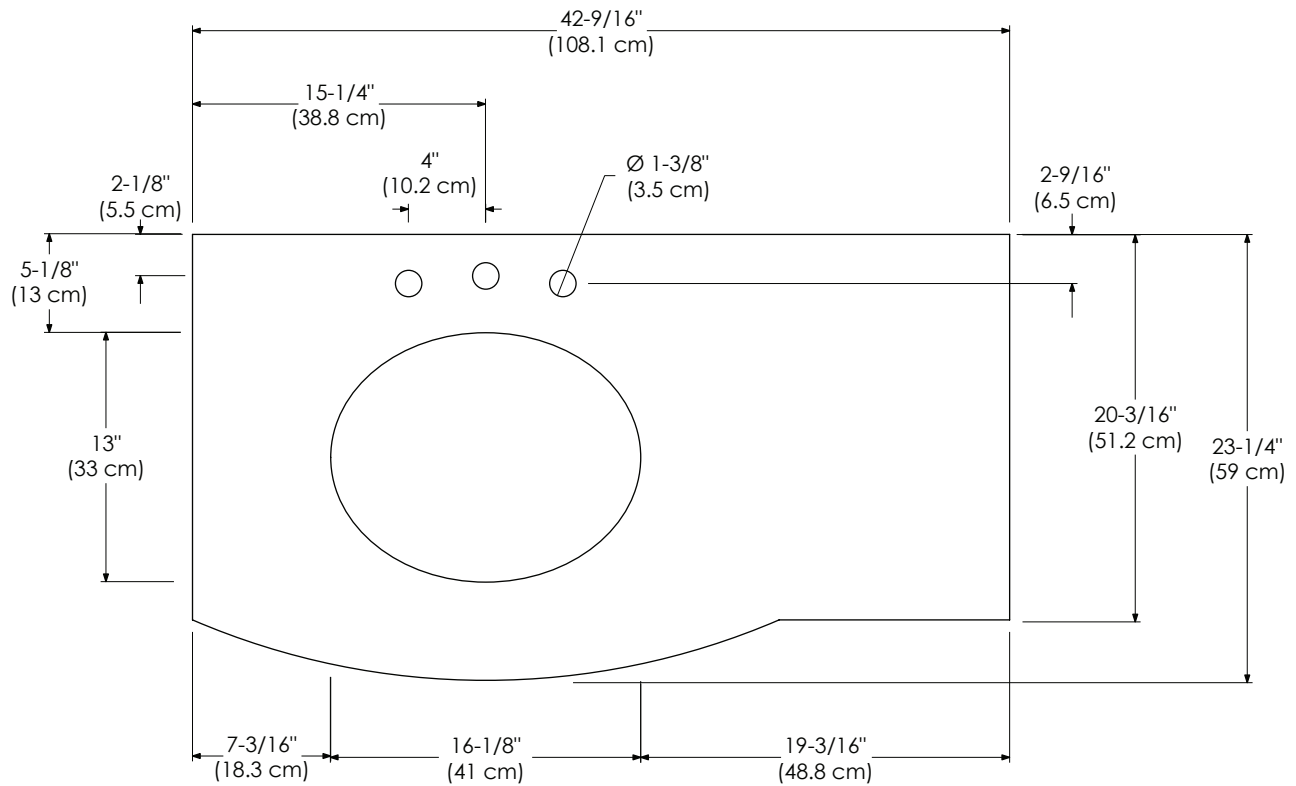

ABSOLUTE BLACK GRANITE AB

CARRARA WHITE MARBLE CW

CREAM BEIGE MARBLE MY

Faucet:

8" WIDESPREAD

Shown as left (L)

TOP VIEW

FRONT VIEW