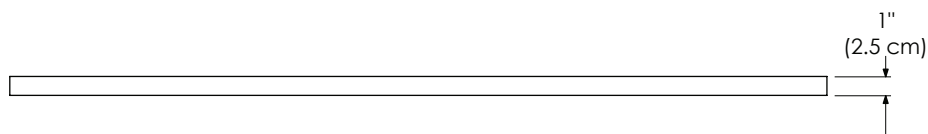

ABSOLUTE BLACK GRANITE AB

CARRARA WHITE MARBLE CW

CREAM BEIGE MARBLE MY

Faucet:

8" WIDESPREAD

Shown as left (L)

TOP VIEW

FRONT VIEW