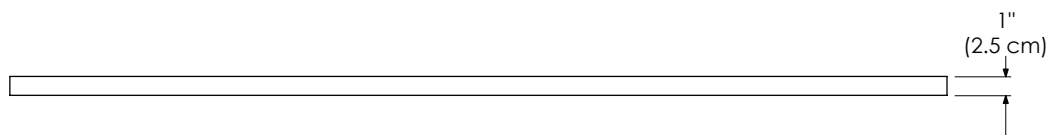

Model : 308149-8-COLOR

VANITY TOPS

Fitted stone top

Available Colors:
ABSOLUTE BLACK GRANITE AB
CARRARA WHITE MARBLE CW
CREAM BEIGE MARBLE MY

Faucet:
8" WIDESPREAD

TOP VIEW

FRONT VIEW

Model : 308161-8D-COLOR