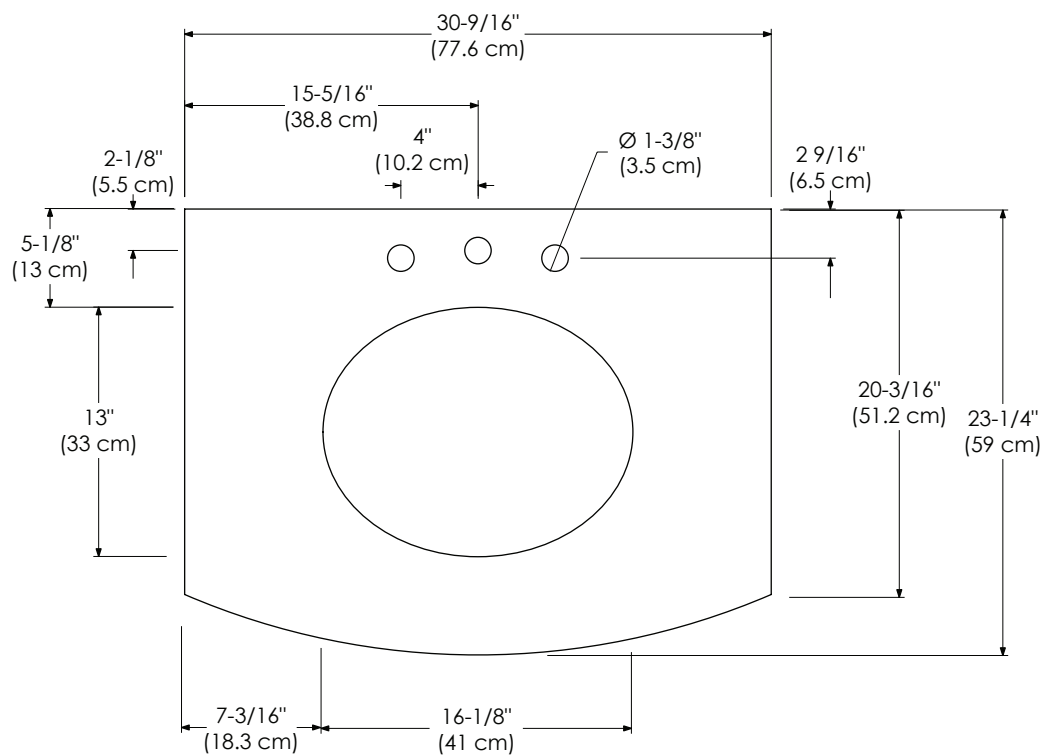

Model : 308125-8-COLOR

VANITY TOPS

Fitted stone top

Available Colors:
ABSOLUTE BLACK GRANITE AB
CARRARA WHITE MARBLE CW
CREAM BEIGE MARBLE MY

Faucet:
8" WIDESPREAD

TOP VIEW

FRONT VIEW

Model : 308131-8-COLOR

VANITY TOPS

Fitted stone top

Available Colors:
ABSOLUTE BLACK GRANITE AB
CARRARA WHITE MARBLE CW
CREAM BEIGE MARBLE MY

Faucet:
8" WIDESPREAD

TOP VIEW

FRONT VIEW

Model : 308137-L8-COLOR
308137-R8-COLOR

VANITY TOPS

Fitted stone top

Top fits cabinet with door on left (L) or right (R)

Available Colors:

ABSOLUTE BLACK GRANITE AB

CARRARA WHITE MARBLE CW

CREAM BEIGE MARBLE MY

Faucet:

8" WIDESPREAD

Shown as left (L)

TOP VIEW

FRONT VIEW

Model : 308143-L8-COLOR
308143-R8-COLOR

VANITY TOPS

Fitted stone top

Top fits cabinet with door on left (L) or right (R)

Available Colors: