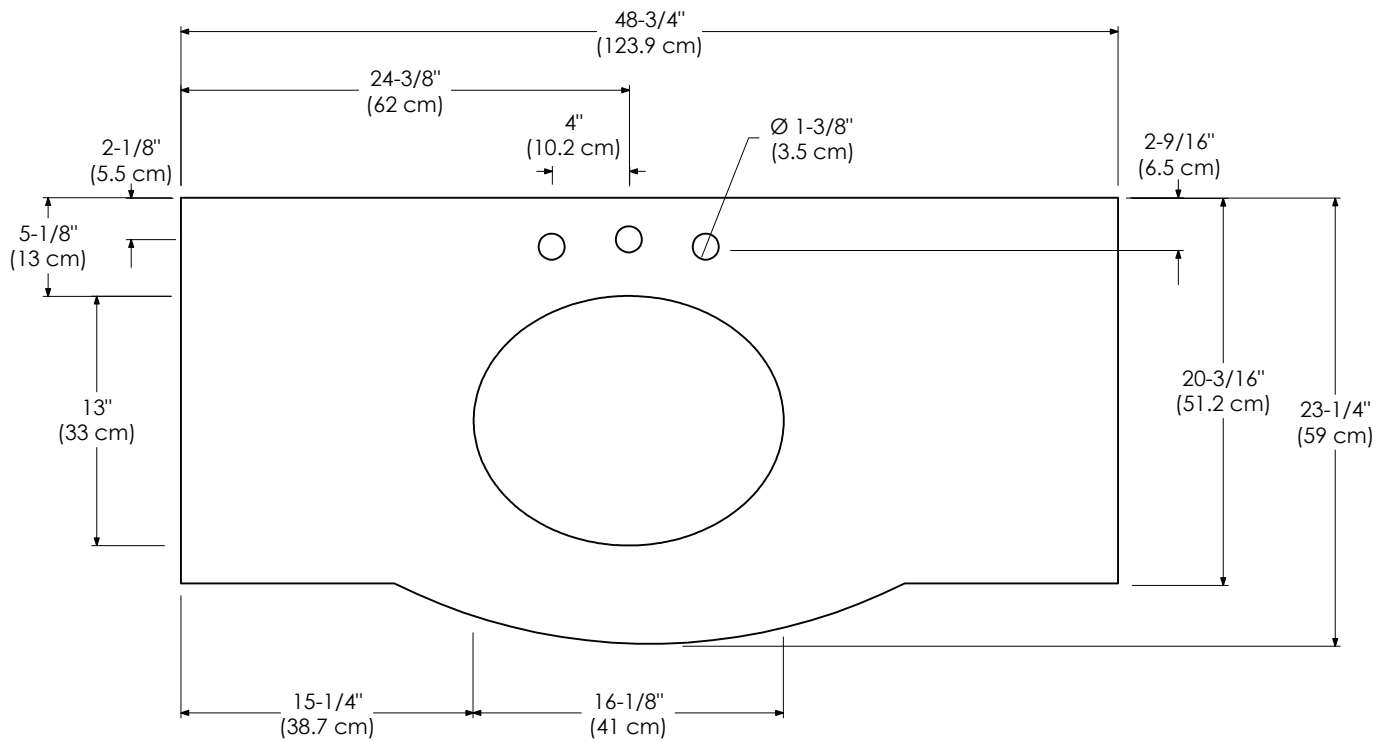

Model : 308149-8-COLOR

VANITY TOPS

Fitted stone top

Available Colors:
ABSOLUTE BLACK GRANITE AB
CARRARA WHITE MARBLE CW
CREAM BEIGE MARBLE MY

Faucet:
8" WIDESPREAD

TOP VIEW