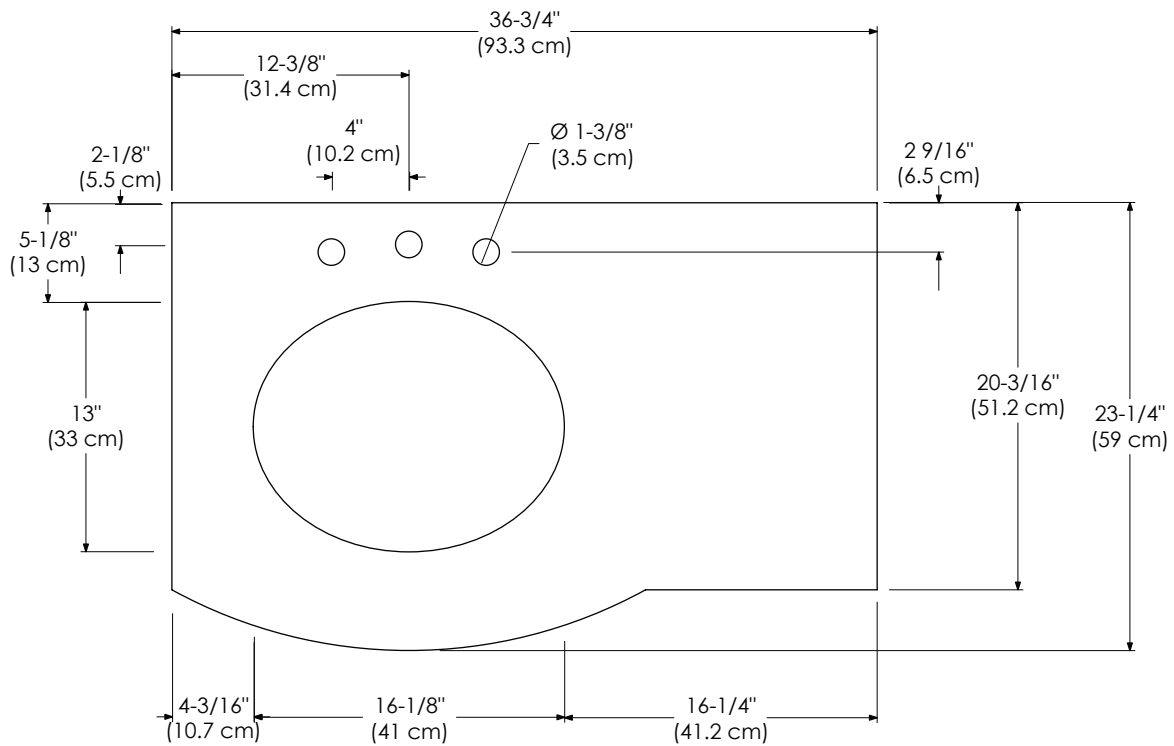

Fitted stone top

Top fits cabinet with door on left (L) or right (R)

Available Colors:

ABSOLUTE BLACK GRANITE AB

CARRARA WHITE MARBLE CW

CREAM BEIGE MARBLE MY

Faucet:

8" WIDESPREAD

Shown as left (L)

TOP VIEW

FRONT VIEW

Model : 308143-L8-COLOR
308143-R8-COLOR

VANITY TOPS

Fitted stone top

Top fits cabinet with door on left (L) or right (R)

Available Colors: