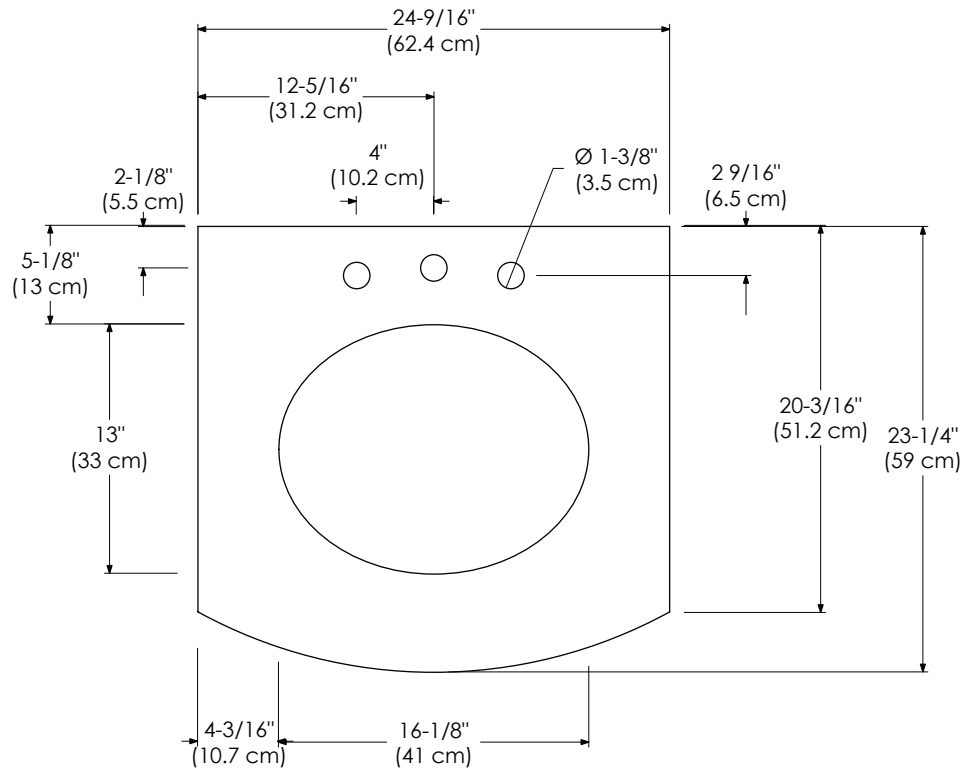

Model : 308125-8-COLOR

VANITY TOPS

Fitted stone top

Available Colors:
ABSOLUTE BLACK GRANITE AB
CARRARA WHITE MARBLE CW
CREAM BEIGE MARBLE MY

Faucet:
8" WIDESPREAD

TOP VIEW

FRONT VIEW

Model : 308131-8-COLOR

VANITY TOPS

Fitted stone top

Available Colors:
ABSOLUTE BLACK GRANITE AB
CARRARA WHITE MARBLE CW
CREAM BEIGE MARBLE MY

Faucet:
8" WIDESPREAD

TOP VIEW

FRONT VIEW

Model : 308137-L8-COLOR
308137-R8-COLOR

VANITY TOPS

Fitted stone top

Top fits cabinet with door on left (L) or right (R)

Available Colors:

ABSOLUTE BLACK GRANITE AB

CARRARA WHITE MARBLE CW

CREAM BEIGE MARBLE MY

Faucet:

8" WIDESPREAD

Shown as left (L)

TOP VIEW

FRONT VIEW

Model : 308143-L8-COLOR
308143-R8-COLOR

VANITY TOPS

Fitted stone top

Top fits cabinet with door on left (L) or right (R)

Available Colors: