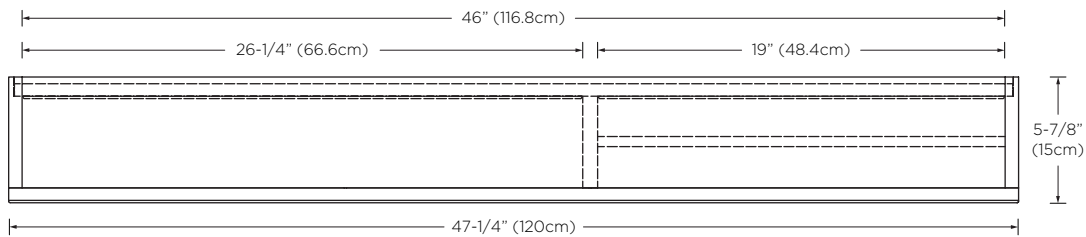

Model : E045614

Designed By: **KURZ KURZ DESIGN** | GERMANY

1. **Features :**
2. 2 UL approved electrical outlets and 2 USB ports on the bottom right of interior shelf
   - Natural exposed plywood edge detail
   - LED lights illuminates from top
   - Touch-activated LED button at bottom center of cabinet
   - Unique curved design accent piece on top
   - 1 exterior mirror and 1 interior mirrors
   - 1 lift-up, soft-close door with Hettich hardware
   - Open bottom shelf
   - 2 interior glass shelves
   - Solid wood construction (no MDF)
   - Surface mount hardware included

All Ronbow cabinets are made of solid hardwood or hardwood plywood and meet strict CARB II Standards. No particle board or Micro-Density Fiberboard (MDF) are used.

Available Finish : Glossy White (E23)

Top