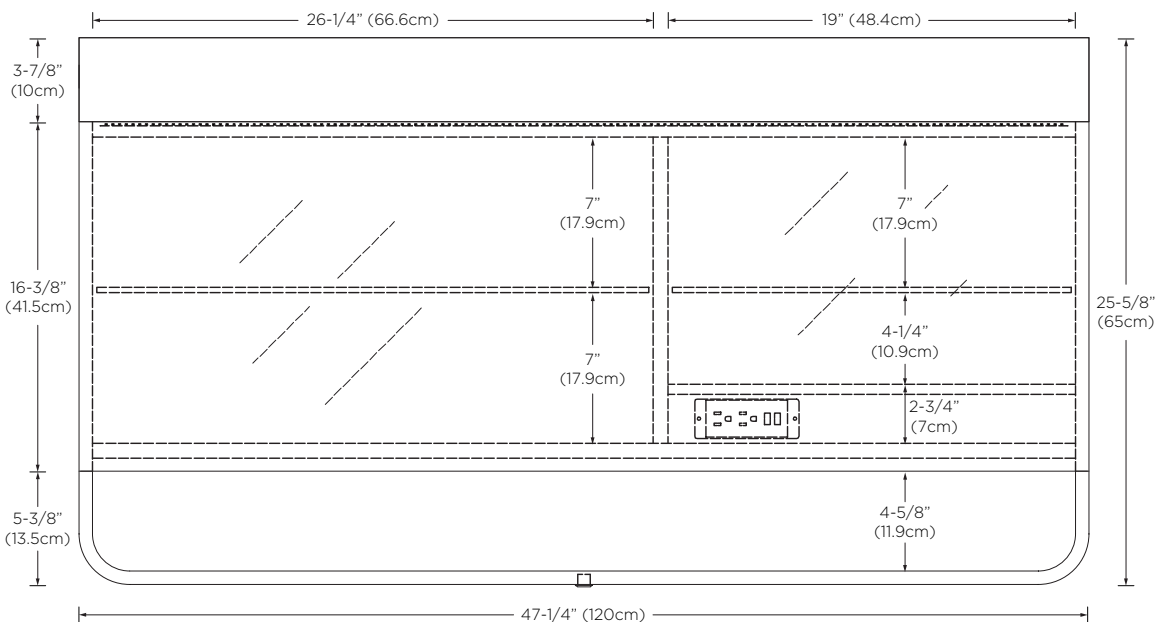

**Model :** E045614

Designed By: **KURZ KURZ DESIGN** | GERMANY

- Features :**
- 2 UL approved electrical outlets and 2 USB ports on the bottom right of interior shelf
  - Natural exposed plywood edge detail
  - LED lights illuminates from top
  - Touch-activated LED button at bottom center of cabinet
  - Unique curved design accent piece on top
  - 1 exterior mirror and 1 interior mirrors
  - 1 lift-up, soft-close door with Hettich hardware
  - Open bottom shelf
  - 2 interior glass shelves
  - Solid wood construction (no MDF)
  - Surface mount hardware included

## Side