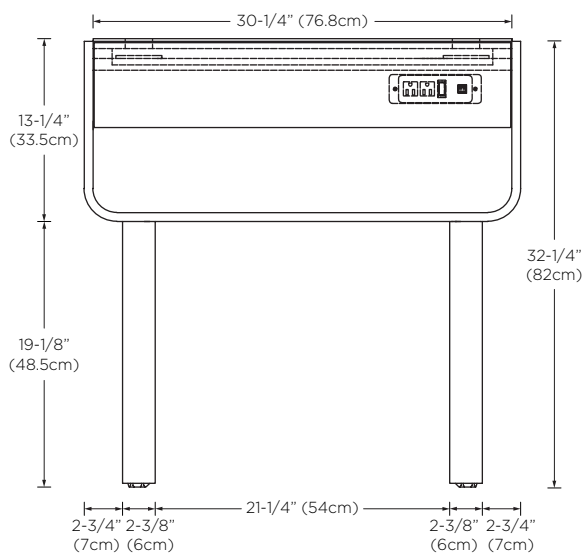

Model : E042031

Designed By: **KURZ KURZ DESIGN** | GERMANY

- Features :**
- Natural plywood edge detail
 - 2 UL approved electrical outlets and 2 USB ports with power switch in top drawer on right
 - Full-extension, soft-close drawer with Hettich brand hardware
 - Solid wood drawer organizer with woven fiber drawer liners
 - Open bottom shelf
 - Drawer opens from bottom finger pull
 - Solid wood construction (no MDF)
 - Multi-step polyurethane finish resists moisture and scratches
 - Fully finished interiors
 - Dovetail drawer construction
 - Wall hung hardware included
 - Optional stainless steel legs
 - U.S PATENT PENDING

Top

Front

Side