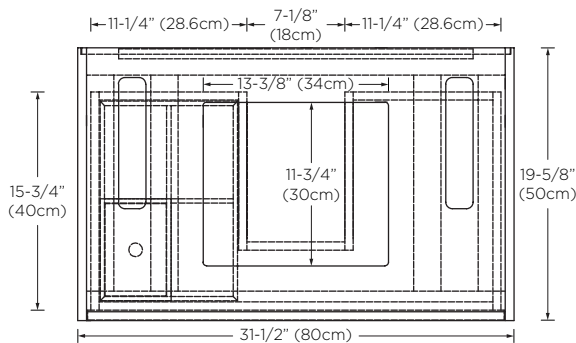

Model : E042031

Designed By: **KURZ KURZ DESIGN** | GERMANY

1. **Features :**
2. Natural plywood edge detail
   - 2 UL approved electrical outlets and 2 USB ports with power switch in top drawer on right
   - Full-extension, soft-close drawer with Hettich brand hardware
   - Solid wood drawer organizer with woven fiber drawer liners
   - Open bottom shelf
   - Drawer opens from bottom finger pull
   - Solid wood construction (no MDF)
   - Multi-step polyurethane finish resists moisture and scratches
   - Fully finished interiors
   - Dovetail drawer construction
   - Wall hung hardware included
   - Optional stainless steel legs
   - U.S PATENT PENDING

All Ronbow cabinets are made of solid hardwood or hardwood plywood and meet strict CARB II Standards. No particle board or Micro-Density Fiberboard (MDF) are used.

Available Finish : Glossy White (E23)

Top