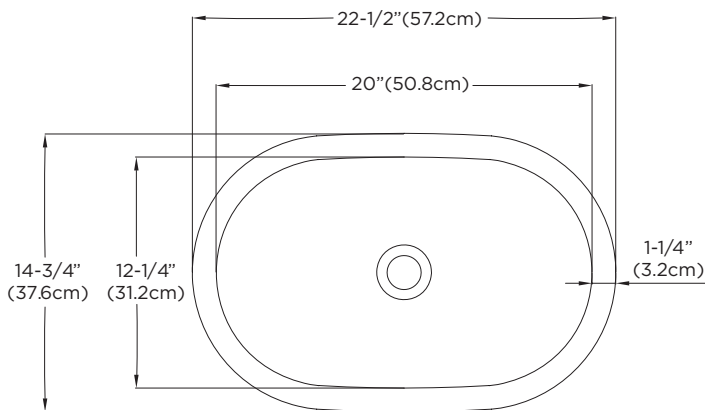

Drain sold separately

U.S PATENT PENDING

**Available Finish :** White (WH)

**Codes/Standards Applicable :** Specified model meets or exceeds the following:

- ASME A112.19.2
- IAPMO/cUPC
- CSA B45
- CMR 248

Top

Front

Side