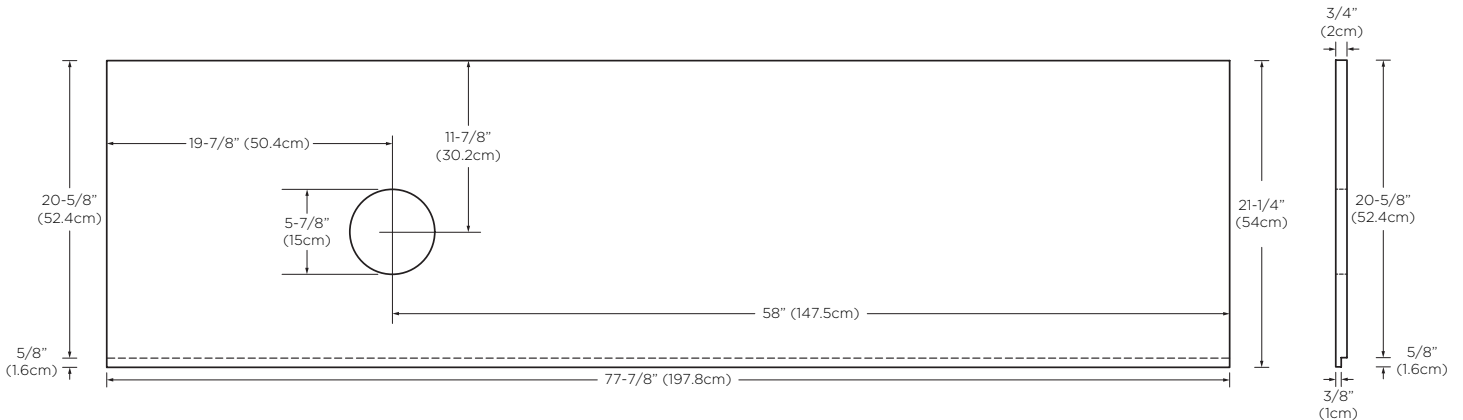

**Model :** E032878

Designed By: **MATTEO THUN & ANTONIO RODRIGUEZ** | ITALY

**Features :** TechStone™ top  
Non-porous surface guards against mold, resists staining and easy maintenance  
No faucet hole (installer cut on site)

## Side