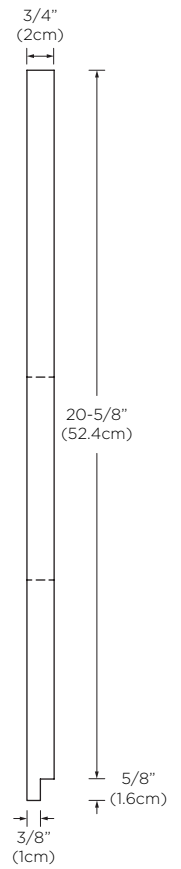

Model : E032827

Designed By: **MATTEO THUN & ANTONIO RODRIGUEZ** | ITALY

Features : TechStone™ top
Non-porous surface guards against mold, resists staining and easy maintenance
No faucet hole (installer cut on site)

Available Finish : Wide White (Q28)

Top

Side

Front