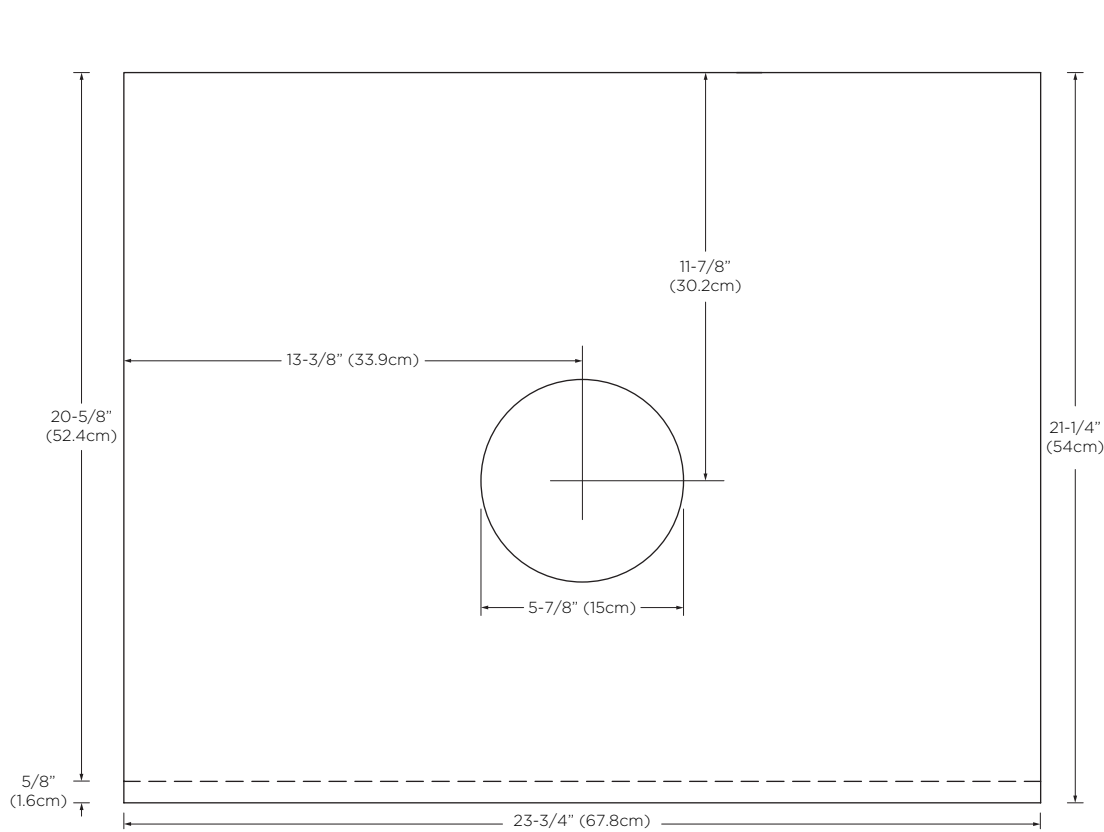

Model : E032827

Designed By: **MATTEO THUN & ANTONIO RODRIGUEZ** | ITALY

Features : TechStone™ top
Non-porous surface guards against mold, resists staining and easy maintenance
No faucet hole (installer cut on site)

Available Finish : Wide White (Q28)

Top

Side

Front