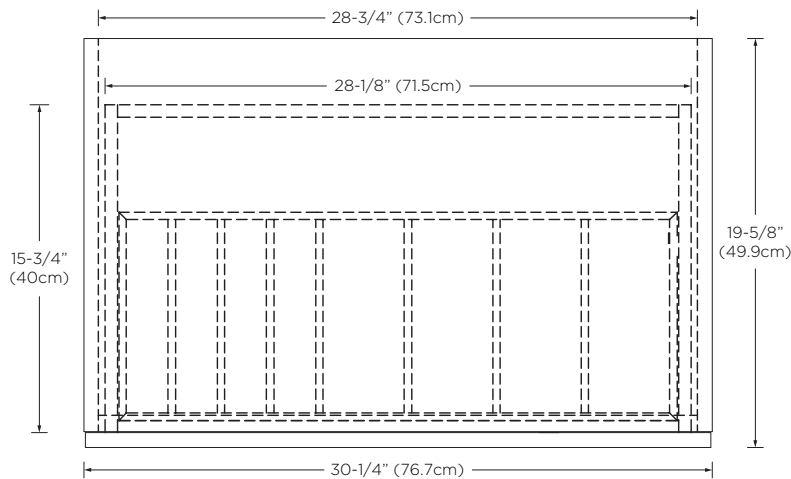

Model : E056134

Designed By: RAMON ESTEVE | SPAIN

1. **Features :**
2. 1 full-extension, soft-close drawers with Hettich brand hardware
   - Solid wood drawer organizers
   - Woven fiber drawer liner included
   - Drawer finger pull
   - Dovetail drawer construction
   - Fully finished interiors
   - Solid wood construction (no MDF)
   - Multi-step polyurethane finish resists moisture and scratches
   - For use with 63" Marco Vanity Frame Base E052163-DB with 63" Single Faucet Trough Sinktop E052463-1-A01 only

All Ronbow cabinets are made of solid hardwood or hardwood plywood and meet strict CARB II Standards. No particle board or Micro-Density Fiberboard (MDF) are used.

Available Finish : Oak Toscana (E82)

Top