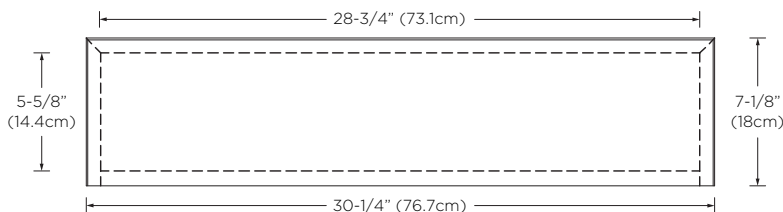

Model : E056134

Designed By: RAMON ESTEVE | SPAIN

1. **Features :**
2. 1 full-extension, soft-close drawers with Hettich brand hardware
   - Solid wood drawer organizers
   - Woven fiber drawer liner included
   - Drawer finger pull
   - Dovetail drawer construction
   - Fully finished interiors
   - Solid wood construction (no MDF)
   - Multi-step polyurethane finish resists moisture and scratches
   - For use with 63" Marco Vanity Frame Base E052163-DB with 63" Single Faucet Trough Sinktop E052463-1-A01 only

All Ronbow cabinets are made of solid hardwood or hardwood plywood and meet strict CARB II Standards. No particle board or Micro-Density Fiberboard (MDF) are used.

Available Finish : Oak Toscana (E82)

Top

Front

Side