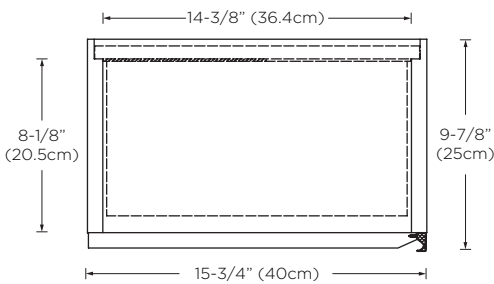

Model : E027043

Designed By: **DANELONMERONI** | UK

1. **Features :**
2. 1 soft-close door with Hettich brand hardware
   - Door opens from right to left
   - Polished Nickel (PN) full length door pull
   - 3 fixed glass shelves
   - Interior mirror
   - Fully finished interior
   - Solid wood construction (no MDF)
   - Multi-step polyurethane finish resists moisture and scratches
   - Can be inverted so door opens from left to right
   - Wall hung hardware included

All Ronbow cabinets are made of solid hardwood or hardwood plywood and meet strict CARB II Standards. No particle board or Micro-Density Fiberboard (MDF) are used.

Available Finish : White (W01)

Top