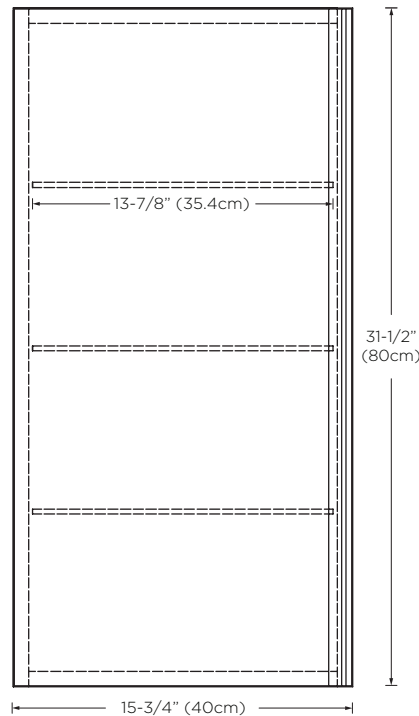

Model : E027043

Designed By: **DANELONMERONI** | UK

- Features :**
- 1 soft-close door with Hettich brand hardware
 - Door opens from right to left
 - Polished Nickel (PN) full length door pull
 - 3 fixed glass shelves
 - Interior mirror
 - Fully finished interior
 - Solid wood construction (no MDF)
 - Multi-step polyurethane finish resists moisture and scratches
 - Can be inverted so door opens from left to right
 - Wall hung hardware included

All Ronbow cabinets are made of solid hardwood or hardwood plywood and meet strict CARB II Standards. No particle board or Micro-Density Fiberboard (MDF) are used.

Available Finish : White (W01)

Top

Front

Side