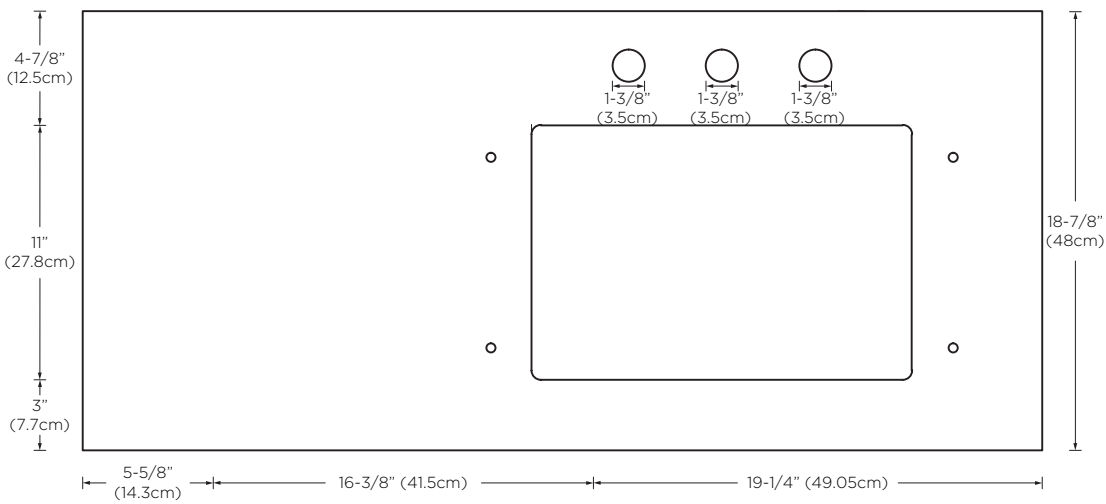

Model : E022941-8R

Designed By: **DANELONMERONI** | UNITED KINGDOM

Features : TechStone™ top created from engineered quartz
Non-porous surface guards against mold and resists staining for low maintenance care
8" widespread faucet holes
Single rectangular cutout for undercounter sink E022212-WH
Fits 41" Brit Vanity Base E020641-R-E40

Available Finish : Wide White (Q28)

Top

Side

Front