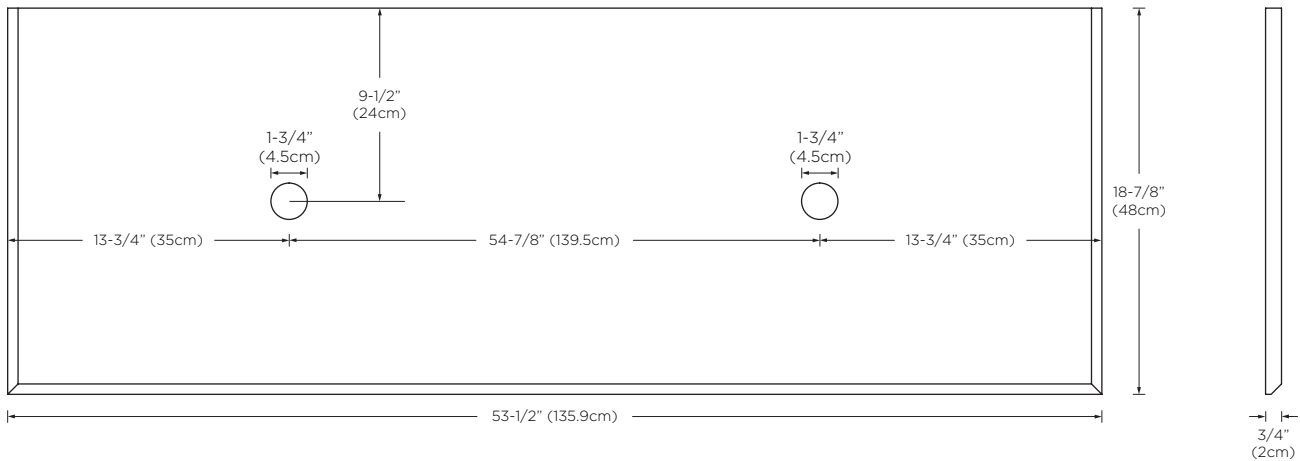

Model : E022853-D

Designed By: DANELONMERONI | UNITED KINGDOM

Features : TechStone™ top created from engineered quartz
Non-porous surface guards against mold and resists staining for low maintenance care
No faucet hole (installer to cut on site)
Use with above counter sinks
Fits 53" Brit Vanity Base E020653-E40

Available Finish : Wide White (Q28)

Top

Side

Front