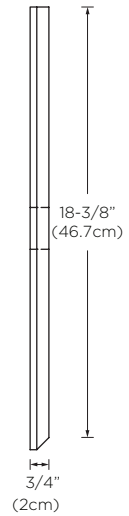

Model : E022841-R

Designed By: **DANELONMERONI** | UNITED KINGDOM

Features : TechStone™ top created from engineered quartz
Non-porous surface guards against mold and resists staining for low maintenance care
No faucet hole (installer to cut on site)
Use with above counter sinks
Fits 41" R Brit Vanity Base E020641-R-E40

Available Finish : Wide White (Q28)

Top

Side

Front