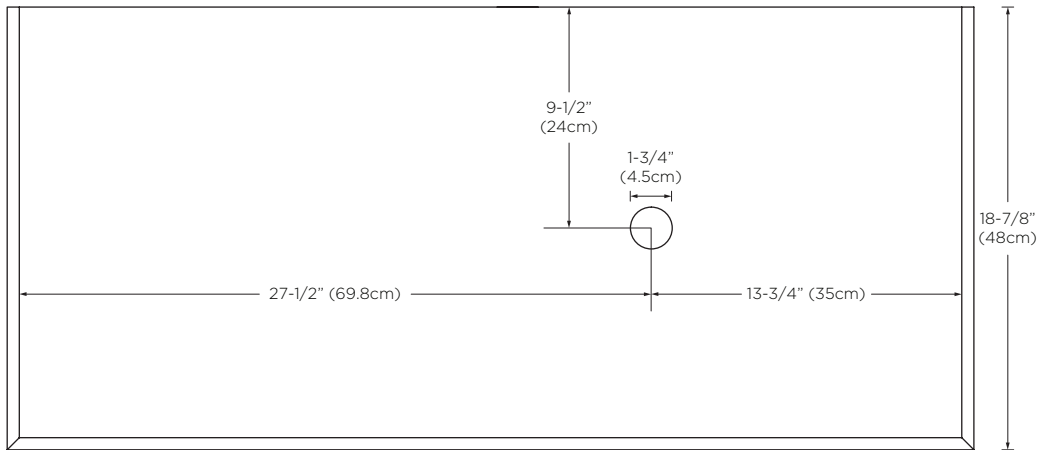

Model : E022841-R

Designed By: **DANELONMERONI** | UNITED KINGDOM

Features : TechStone™ top created from engineered quartz
Non-porous surface guards against mold and resists staining for low maintenance care
No faucet hole (installer to cut on site)
Use with above counter sinks
Fits 41" R Brit Vanity Base E020641-R-E40

Available Finish : Wide White (Q28)

Top

Side

Front