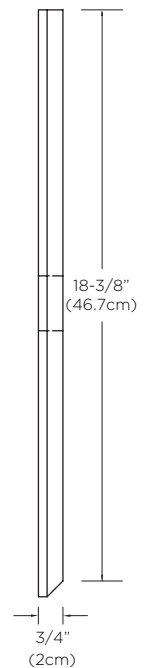

Model : E022827

Designed By: **DANELONMERONI** | UNITED KINGDOM

Features : TechStone™ top created from engineered quartz
Non-porous surface guards against mold and resists staining for low maintenance care
No faucet hole (installer to cut on site)
Use with above counter sinks
Fits 27" Brit Vanity Base E020627-E40

Available Finish : Wide White (Q28)

Top

Side

Front