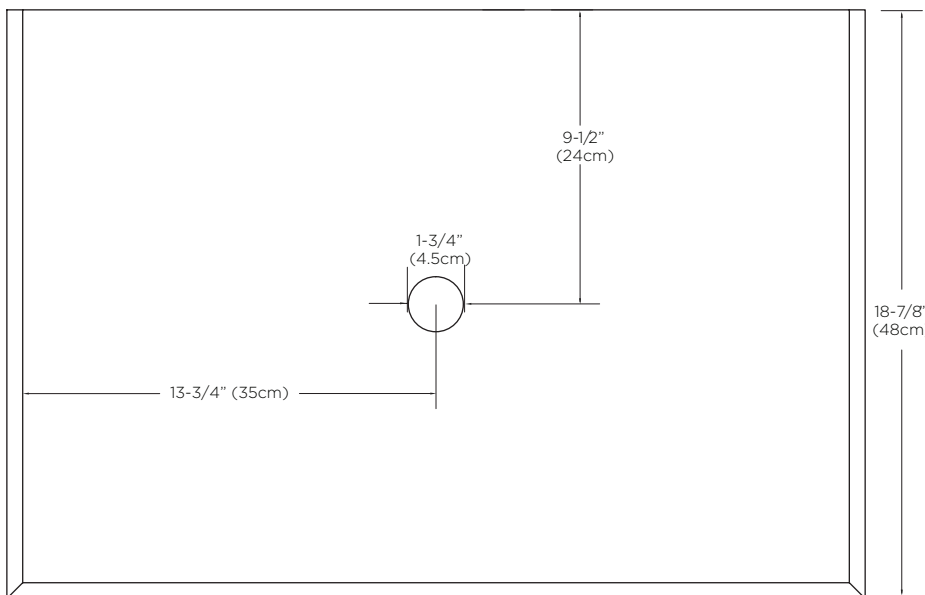

Model : E022827

Designed By: **DANELONMERONI** | UNITED KINGDOM

Features : TechStone™ top created from engineered quartz
Non-porous surface guards against mold and resists staining for low maintenance care
No faucet hole (installer to cut on site)
Use with above counter sinks
Fits 27" Brit Vanity Base E020627-E40

Available Finish : Wide White (Q28)

Top

Side

Front