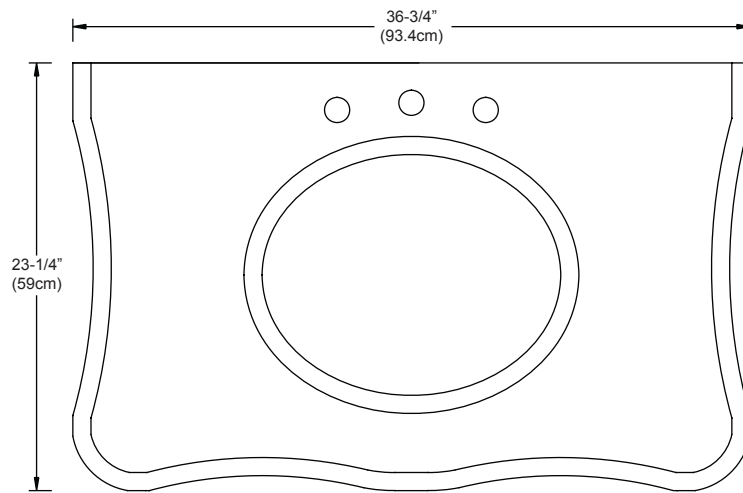

MODEL: 519037-8-F11

VANITY TOPS

Fitted stone top

All Ronbow cabinets are made of solid hardwood or hardwood plywood and meet strict CARB Standards. No particle Board or Micro-Density Fiberboard (MDF) are used.

Available Colors:
COLONIAL CHERRY F11

Faucet:
8" WIDESPREAD

TOP

FRONT