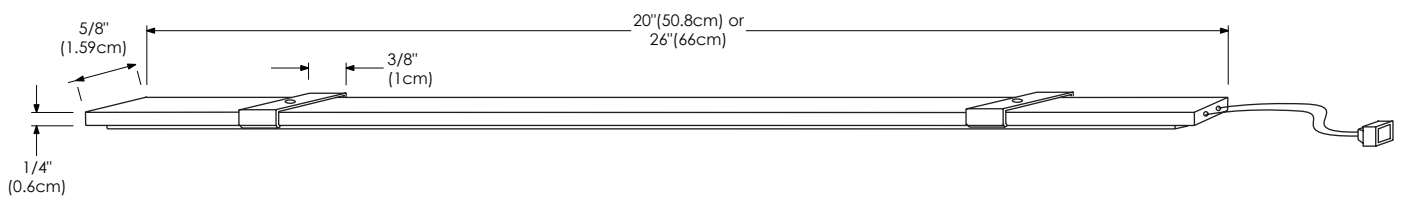

Light temperature: 4200K

Lasts up to 50,000 hours

Available in 2 sizes: 20-1/2"(52.2cm) (500 lumens, 6 W) or 26"(66.1cm)
(700 lumens, 8.4 W)

Low voltage, <36W operational power

Input voltage: DC 12V

LED strip is replaceable

MOTION SENSOR

Infrared technology

Drawer opens LED turns on

Drawer closes LED turns off

POWER ADAPTER

Standard U.S.A. 2-prong plug

Input: 100-240V ~ 50/60 HZ 0.5A

Output: 12V 1500MA