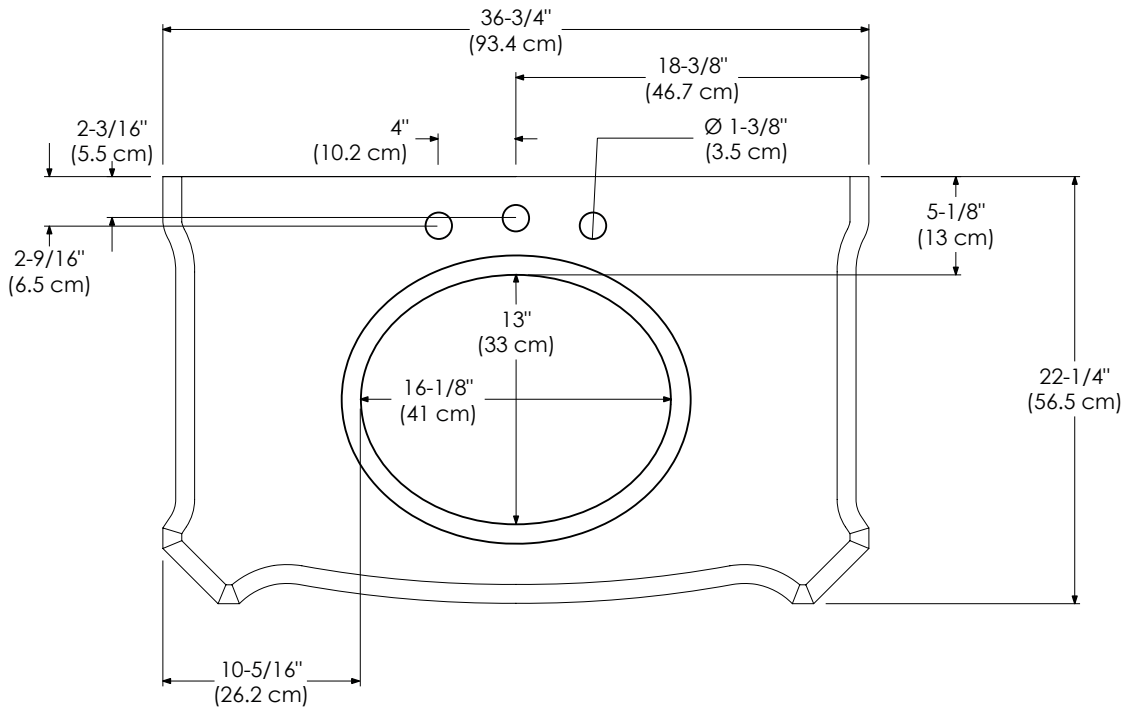

Fitted stone top

Available Colors:

ABSOLUTE BLACK GRANITE AB

CREAM BEIGE MARBLE MY

Faucet:

8" WIDESPREAD

TOP VIEW

FRONT VIEW

Fitted stone top

Available Colors:  
ABSOLUTE BLACK GRANITE AB  
CREAM BEIGE MARBLE MY

Faucet:  
8" WIDESPREAD

TOP VIEW

FRONT VIEW

Fitted stone top

Available Colors:  
ABSOLUTE BLACK GRANITE AB  
CREAM BEIGE MARBLE MY

Faucet:  
8" WIDESPREAD

TOP VIEW

FRONT VIEW

Fitted stone top

Available Colors:

ABSOLUTE BLACK GRANITE AB

CREAM BEIGE MARBLE MY

Faucet:

8" WIDESPREAD

TOP VIEW

FRONT VIEW