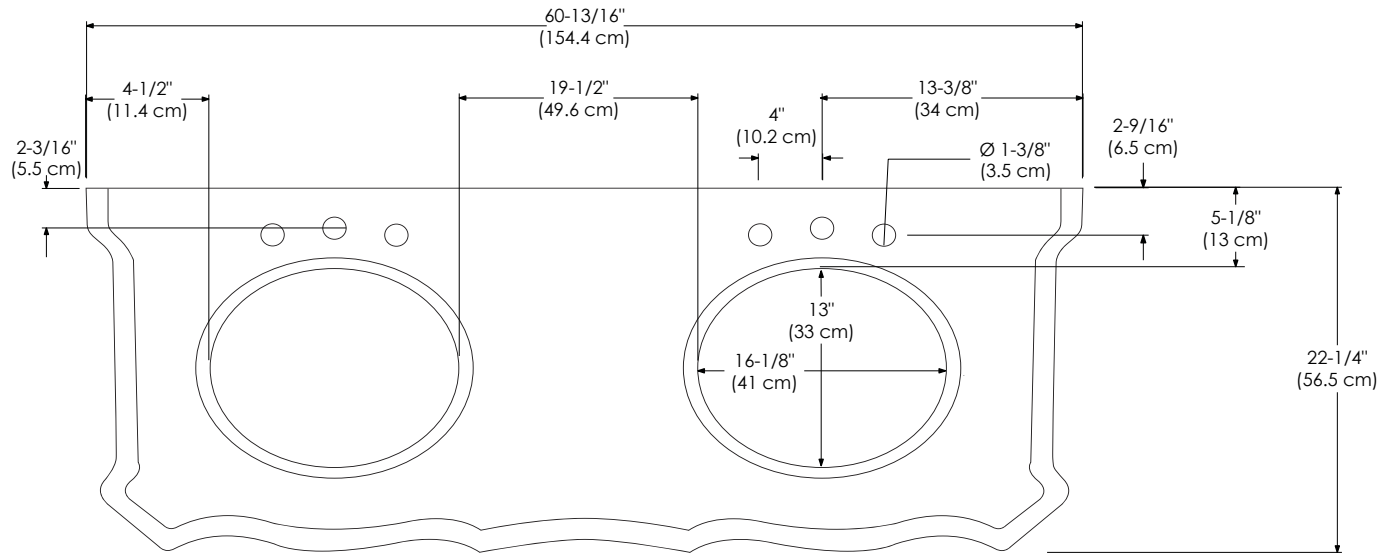

Faucet:  
8" WIDESPREAD

TOP VIEW

FRONT VIEW

Fitted stone top

Available Colors:

ABSOLUTE BLACK GRANITE AB

CREAM BEIGE MARBLE MY

Faucet:

8" WIDESPREAD

TOP VIEW

FRONT VIEW