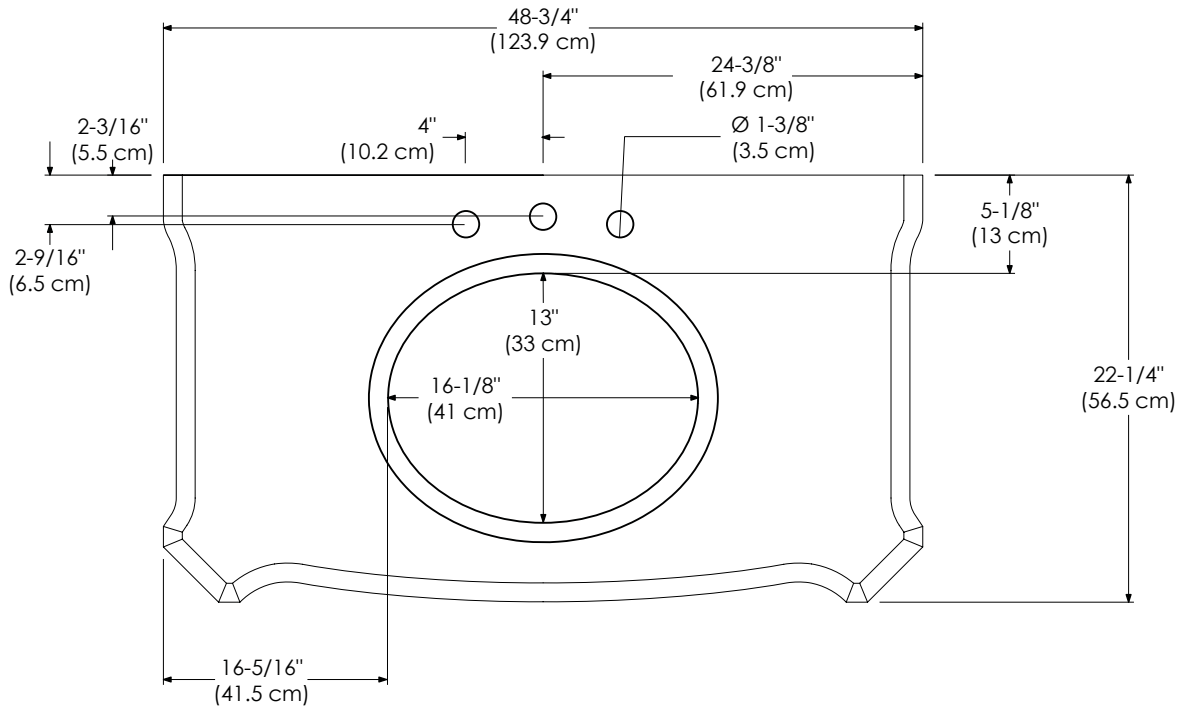

Fitted stone top

Available Colors:  
ABSOLUTE BLACK GRANITE AB  
CREAM BEIGE MARBLE MY

Faucet:  
8" WIDESPREAD

TOP VIEW

FRONT VIEW

Fitted stone top

Available Colors:  
ABSOLUTE BLACK GRANITE AB  
CREAM BEIGE MARBLE MY

Faucet:  
8" WIDESPREAD

TOP VIEW

FRONT VIEW

Fitted stone top

Available Colors:

ABSOLUTE BLACK GRANITE AB

CREAM BEIGE MARBLE MY

Faucet:

8" WIDESPREAD

TOP VIEW

FRONT VIEW