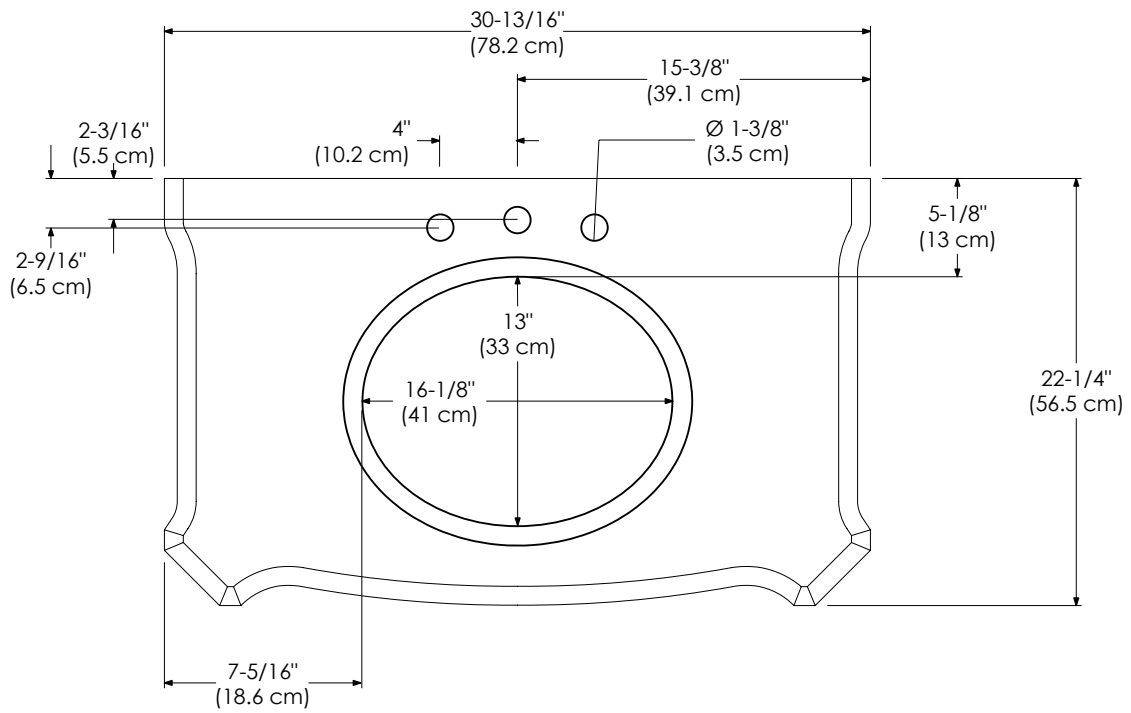

Fitted stone top

Available Colors:

ABSOLUTE BLACK GRANITE AB

CREAM BEIGE MARBLE MY

Faucet:

8" WIDESPREAD

TOP VIEW

FRONT VIEW

Fitted stone top

Available Colors:  
ABSOLUTE BLACK GRANITE AB  
CREAM BEIGE MARBLE MY

Faucet:  
8" WIDESPREAD

TOP VIEW

FRONT VIEW

Fitted stone top

Available Colors:  
ABSOLUTE BLACK GRANITE AB  
CREAM BEIGE MARBLE MY

Faucet:  
8" WIDESPREAD

TOP VIEW

FRONT VIEW

Fitted stone top

Available Colors:

ABSOLUTE BLACK GRANITE AB

CREAM BEIGE MARBLE MY

Faucet:

8" WIDESPREAD

TOP VIEW

FRONT VIEW