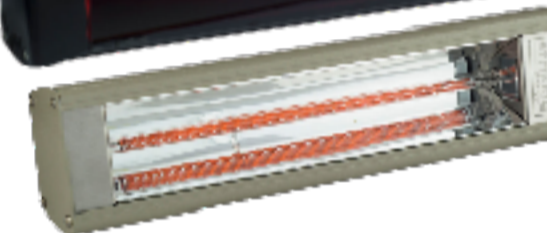

G5 RubyRed Infrared Space heater

G5 Ruby Infrared Heater - 1500 watt	G5 R 1500 PG or BK	R 1,757.60	R 2,021.24
G5 Ruby Infrared Heater - 2000 watt	G5 R 2000 PG or BK	R 1,809.60	R 2,081.04
G5 Ruby Twin Infrared Heater - 3000 watt	G5 R 3000 PG or BK	R 2,813.20	R 3,235.18

G5 Glow 900

G5 Glow 2000

G5 Carbon 900

G5 Carbon 1800

G5 Gold 1500

G5 Gold 3000

G5 Ruby 1500

G5 Ruby 3000