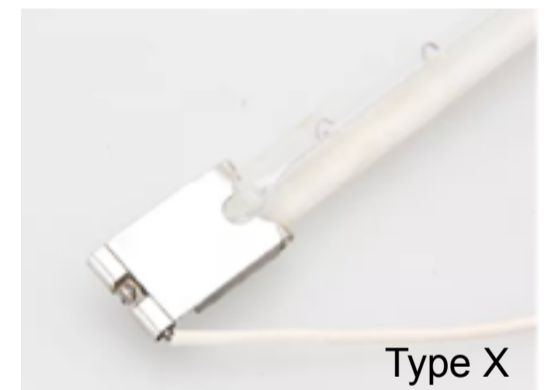

Space Heater Elements

Product	Order Code	Fitting	Dimensions	Price Excl	Incl VAT
Space Heater Replacement elements					0
1000 watt Ruby	EL 1000 R	SK15	350 x 10mm	R 431.60	R 496.34
1500 watt Ruby	EL 1500 R	SK15	350 x 10mm	R 431.60	R 496.34
2000 watt Ruby	EL 2000 R	SK15	350 x 10mm	R 431.60	R 496.34
1000 watt Gold	EL 1000 G	SK15	350 x 10mm	R 618.80	R 711.62
1500 watt Gold (UltralowGlare)	EL 1500 G	SK15	350 x 10mm	R 618.80	R 711.62
2000 watt Gold (UltralowGlare)	EL 2000 G	SK15	350 x 10mm	R 618.80	R 711.62
500 watt Carbon Element	EL Ca 500 WR	SK15	350 x 10mm	R 494.00	R 568.10
900 watt Carbon Element	EL Ca 900 WR	SK15	350 x 10mm	R 494.00	R 568.10
Industrial Elements					
Ceramic (250, 500, 600, 650, 750 or 1000 watt)	EL C 750	Special	260 x 60mm	R 431.60	R 496.34
Quartz Casette (750 or 1000)	EL Q 750	Special	260 x 60mm	R 603.20	R 693.68
				R 0.00	
500 watt White reflector	EL WR 500	SK15	225 x 10mm	R 390.00	R 448.50
1000 watt White reflector	EL WR 1000	SK15	350 x 10mm	R 546.00	R 627.90
1500 watt White reflector	EL WR 1500	SK15	350 x 10mm	R 546.00	R 627.90
2000 watt White reflector	EL WR 2000	SK15	350 x 10mm	R 546.00	R 627.90