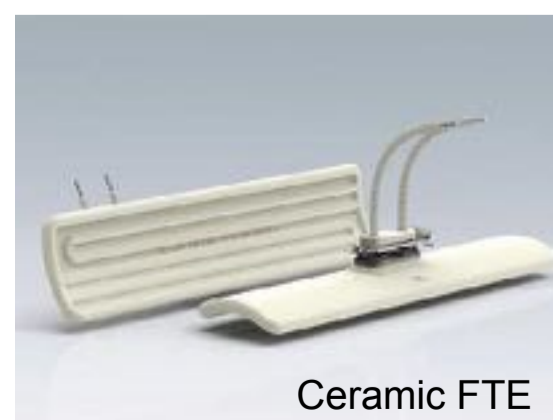

Space Heater Elements

Product	Order Code	Fitting	Dimensions	Price Excl	Incl VAT
Space Heater Replacement elements					0
1000 watt Ruby	EL 1000 R	SK15	350 x 10mm	R 431.60	R 496.34
1500 watt Ruby	EL 1500 R	SK15	350 x 10mm	R 431.60	R 496.34
2000 watt Ruby	EL 2000 R	SK15	350 x 10mm	R 431.60	R 496.34
1000 watt Gold	EL 1000 G	SK15	350 x 10mm	R 618.80	R 711.62
1500 watt Gold (UltralowGlare)	EL 1500 G	SK15	350 x 10mm	R 618.80	R 711.62
2000 watt Gold (UltralowGlare)	EL 2000 G	SK15	350 x 10mm	R 618.80	R 711.62
500 watt Carbon Element	EL Ca 500 WR	SK15	350 x 10mm	R 494.00	R 568.10
900 watt Carbon Element	EL Ca 900 WR	SK15	350 x 10mm	R 494.00	R 568.10
Industrial Elements					
Ceramic (250, 500, 600, 650, 750 or 1000 watt)	EL C 750	Special	260 x 60mm	R 431.60	R 496.34
Quartz Casette (750 or 1000)	EL Q 750	Special	260 x 60mm	R 603.20	R 693.68
				R 0.00	
500 watt White reflector	EL WR 500	SK15	225 x 10mm	R 390.00	R 448.50
1000 watt White reflector	EL WR 1000	SK15	350 x 10mm	R 546.00	R 627.90
1500 watt White reflector	EL WR 1500	SK15	350 x 10mm	R 546.00	R 627.90
2000 watt White reflector	EL WR 2000	SK15	350 x 10mm	R 546.00	R 627.90