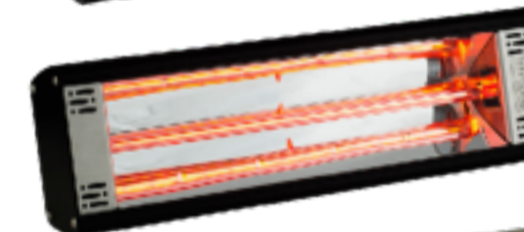

G5 RubyRed Infrared Space heater

G5 Ruby Infrared Heater - 1500 watt	G5 R 1500 PG or BK	R 1,757.60	R 2,021.24
G5 Ruby Infrared Heater - 2000 watt	G5 R 2000 PG or BK	R 1,809.60	R 2,081.04
G5 Ruby Twin Infrared Heater - 3000 watt	G5 R 3000 PG or BK	R 2,813.20	R 3,235.18

G5 Glow 900

G5 Glow 2000

G5 Carbon 900

G5 Carbon 1800

G5 Gold 1500

G5 Gold 3000

G5 Ruby 1500

G5 Ruby 3000