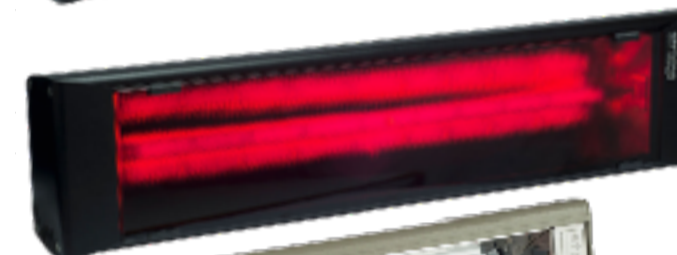

G5 Carbon 900

G5 Glow 2000