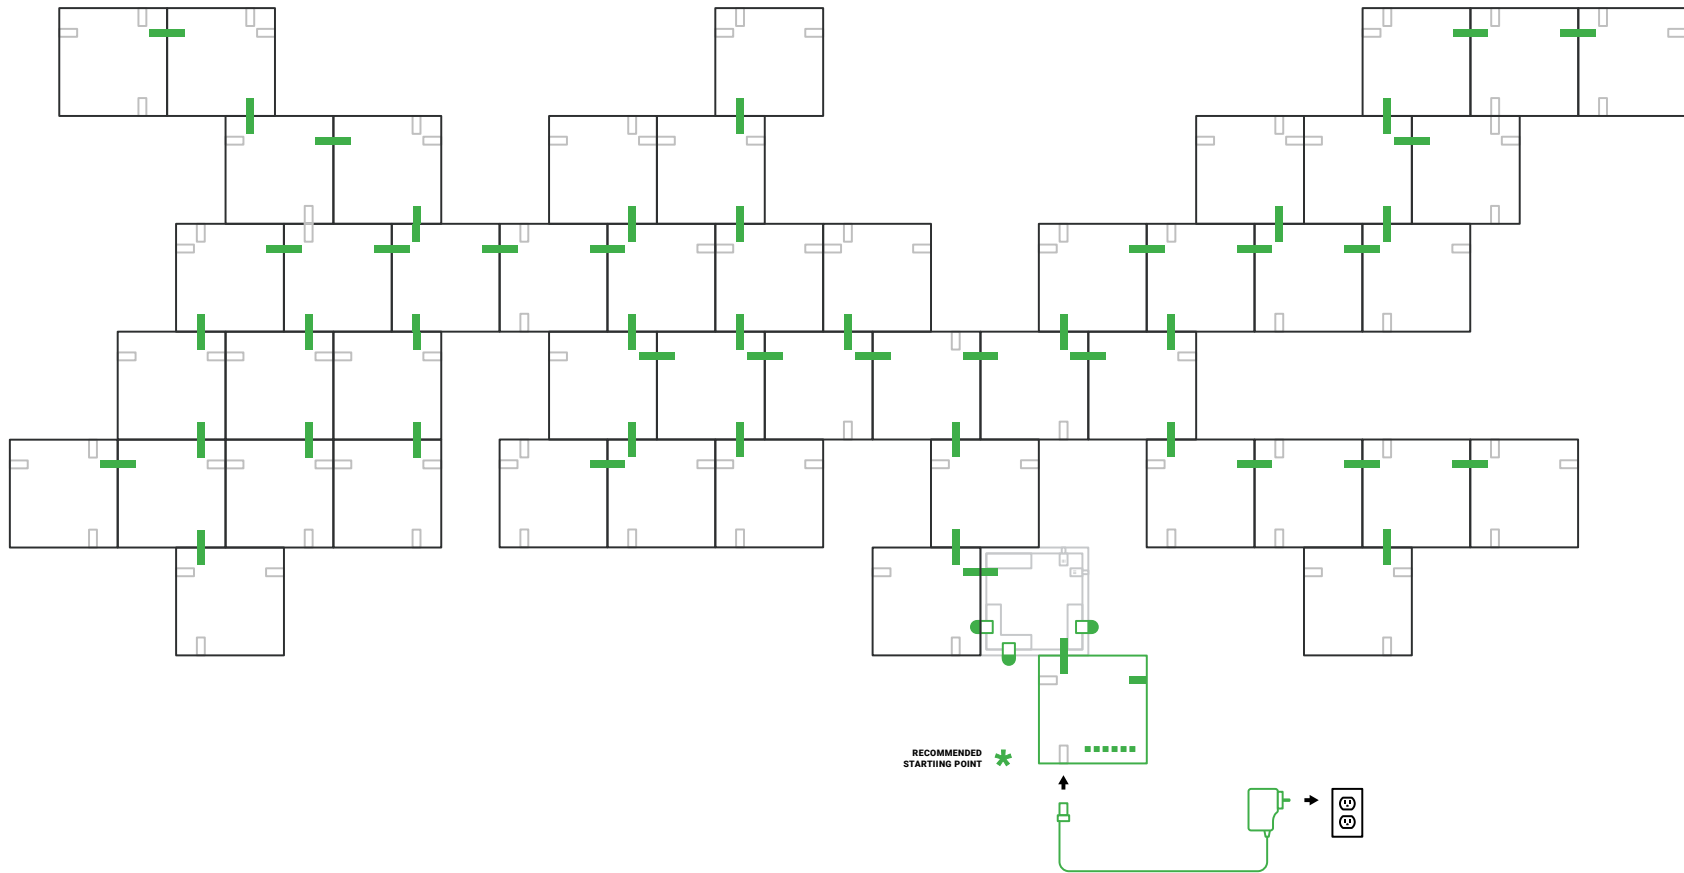

What's in the Kit

**Nanoleaf Canvas
Expansion Pack (25 Panels)**

2x

**Screw Mount Kit for Nanoleaf
Canvas (25 Screw Mounts)**

2x

Nanoleaf Remote

1x

Additional Contents

The Fabulous Fifty

Assembly Guide for Nanoleaf Canvas

OPTIONAL: Recommended for textured, porous, popcorn, ceiling surfaces, or anywhere that the mounting tape is unsuitable. Install the Nanoleaf Screw Mount Kit for Canvas prior to mounting your light squares.

96 in wide x 42 in high
244 cm wide x 107 cm high