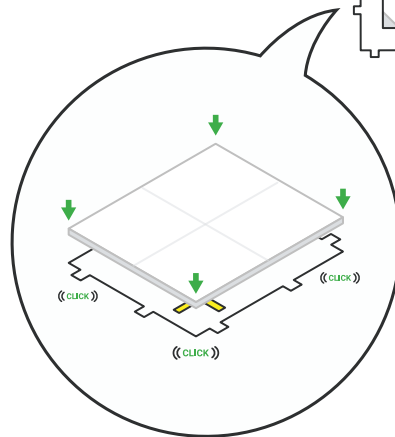

What's in the Kit

**Nanoleaf Canvas
Expansion Pack (25 Panels)**

2x

**Screw Mount Kit for Nanoleaf
Canvas (25 Screw Mounts)**

2x

Nanoleaf Remote

1x

Additional Contents

The Fabulous Fifty

Assembly Guide for Nanoleaf Canvas

OPTIONAL: Recommended for textured, porous, popcorn, ceiling surfaces, or anywhere that the mounting tape is unsuitable. Install the Nanoleaf Screw Mount Kit for Canvas prior to mounting your light squares.

96 in wide x 42 in high
244 cm wide x 107 cm high