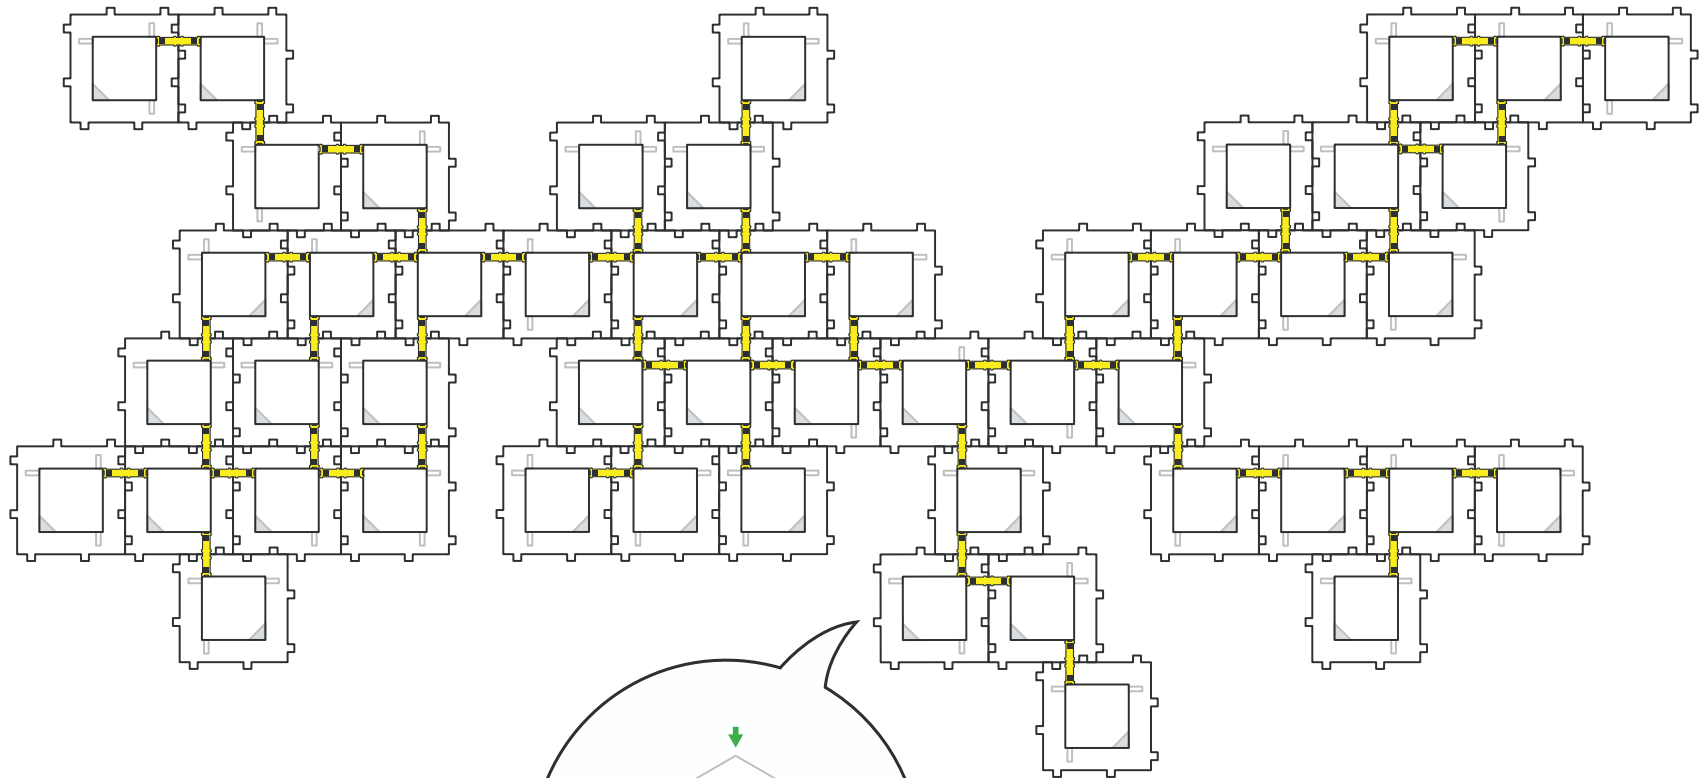

What's in the Kit

**Nanoleaf Canvas
Expansion Pack (25 Panels)**

2x

**Screw Mount Kit for Nanoleaf
Canvas (25 Screw Mounts)**

2x

Nanoleaf Remote

1x

Additional Contents

The Fabulous Fifty

Assembly Guide for Nanoleaf Canvas

OPTIONAL: Recommended for textured, porous, popcorn, ceiling surfaces, or anywhere that the mounting tape is unsuitable. Install the Nanoleaf Screw Mount Kit for Canvas prior to mounting your light squares.

96 in wide x 42 in high
244 cm wide x 107 cm high