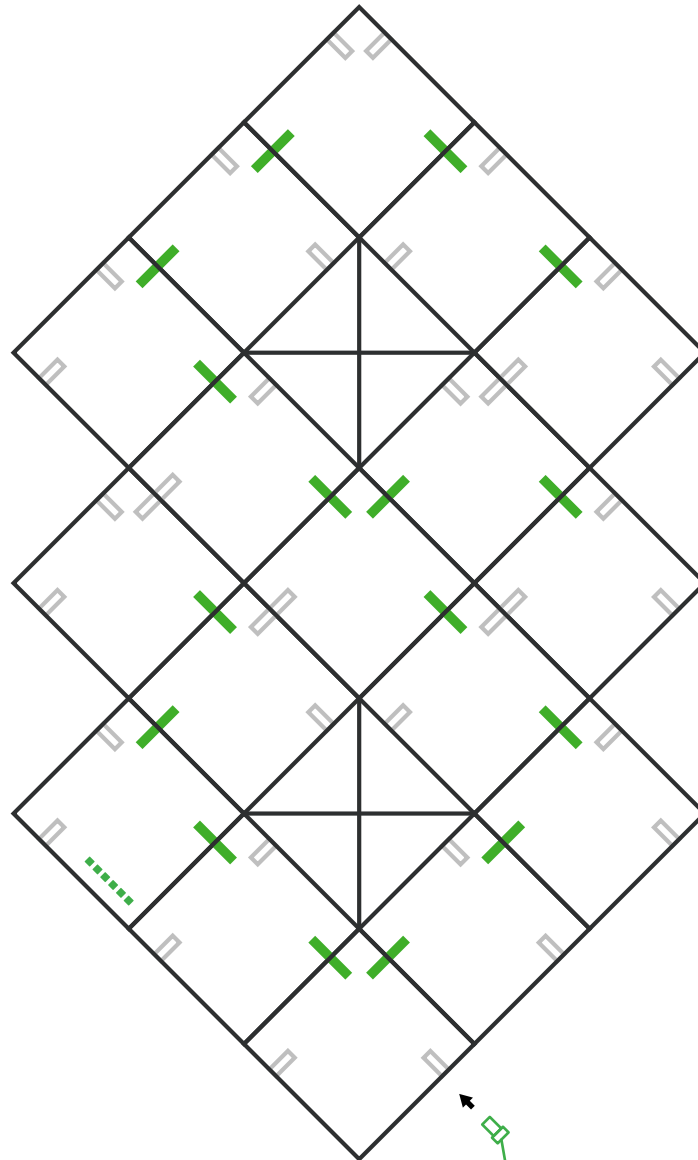

## What's in the Kit

**Nanoleaf Canvas**  
Smarter Kit (9 Panels)

1x

**Nanoleaf Canvas**  
Expansion Pack (4 Panels)

2x

16x

1x

16x

52x

1x

# The Endless Eight

Assembly Guide for Nanoleaf Canvas

Need More Help Setting Up?  
[nanoleaf.me/mycanvas](https://nanoleaf.me/mycanvas)

25 in wide x 42 in high  
63.5 cm wide x 107 cm high