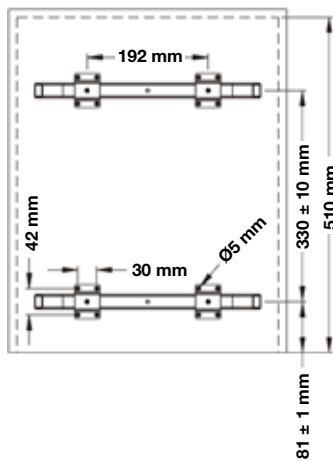

OSKA HSC Waste Bin
2 x 20 Ltr, Base mounted

Cat. No:
503.06.712

Installation dimensions

BOM List		
1	Brackets	4 PCS
2	4 x 16 mm screws	16 PCS
3	4 x 25 mm screws	6 PCS
4	4 x 50 mm screws	4 PCS
5	4 x 60 mm screws	4 PCS

OSKA HSC Waste Bin 2 x 15 Ltr, Base mounted

Cat. No:
503.06.732

Installation dimensions

BOM List

1	Brackets	4 PCS
2	4 x 16 mm screws	16 PCS
3	4 x 25 mm screws	6 PCS
4	4 x 50 mm screws	4 PCS
5	4 x 60 mm screws	4 PCS