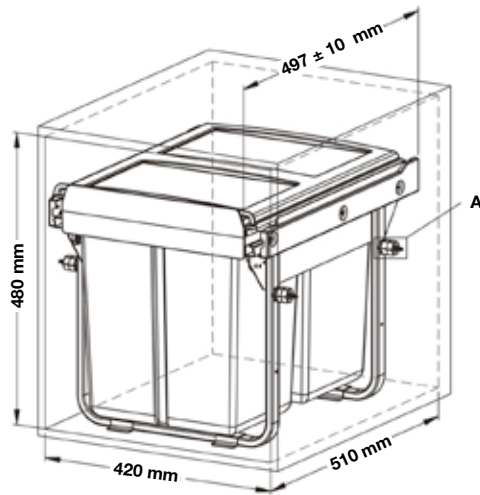

OSKA HSC Waste Bin
2 x 20 Ltr, Base mounted

Cat. No:
503.06.712

Installation dimensions

BOM List		
1	Brackets	4 PCS
2	4 x 16 mm screws	16 PCS
3	4 x 25 mm screws	6 PCS
4	4 x 50 mm screws	4 PCS
5	4 x 60 mm screws	4 PCS

OSKA HSC Waste Bin 2 x 15 Ltr, Base mounted

Cat. No:
503.06.732

Installation dimensions

BOM List

1	Brackets	4 PCS
2	4 x 16 mm screws	16 PCS
3	4 x 25 mm screws	6 PCS
4	4 x 50 mm screws	4 PCS
5	4 x 60 mm screws	4 PCS