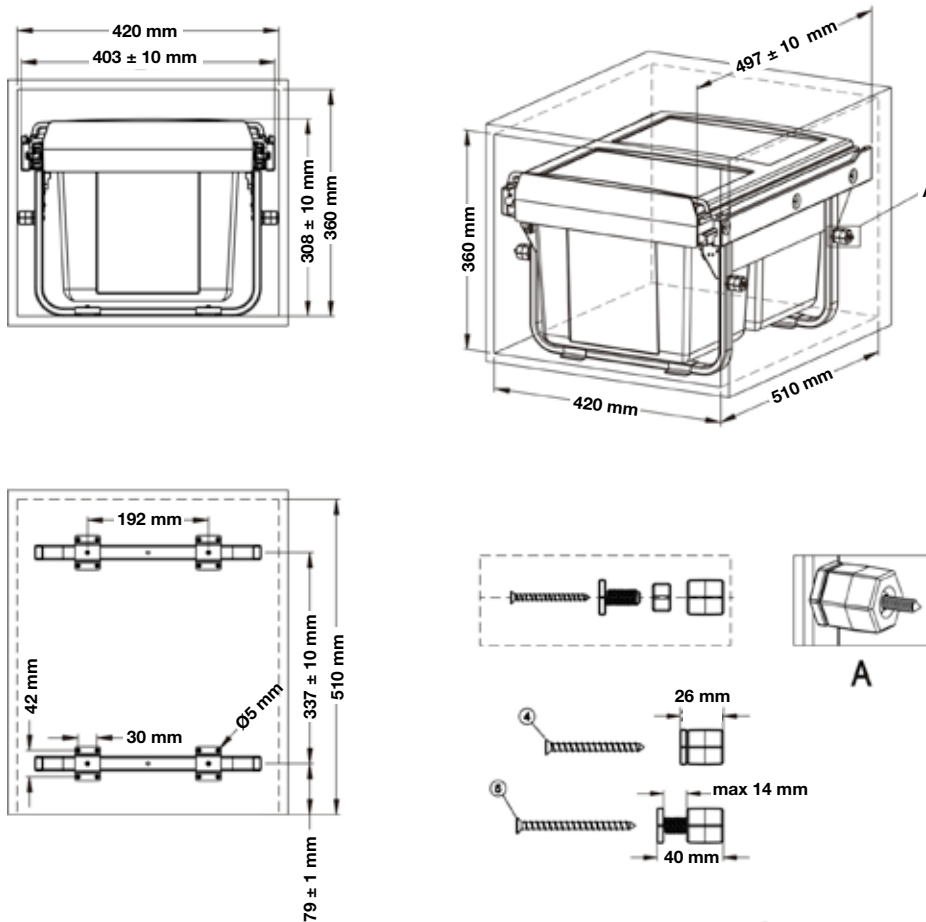

OSKA HSC Waste Bin
2 x 20 Ltr, Base mounted

Cat. No:
503.06.712

Installation dimensions

BOM List		
1	Brackets	4 PCS
2	4 x 16 mm screws	16 PCS
3	4 x 25 mm screws	6 PCS
4	4 x 50 mm screws	4 PCS
5	4 x 60 mm screws	4 PCS

OSKA HSC Waste Bin 2 x 15 Ltr, Base mounted

Cat. No:
503.06.732

Installation dimensions

BOM List

1	Brackets	4 PCS
2	4 x 16 mm screws	16 PCS
3	4 x 25 mm screws	6 PCS
4	4 x 50 mm screws	4 PCS
5	4 x 60 mm screws	4 PCS