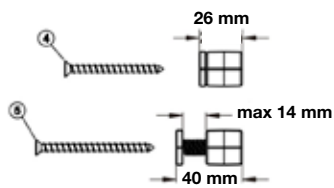

OSKA HSC Waste Bin
2 x 20 Ltr, Base mounted

Cat. No:
503.06.712

Installation dimensions

BOM List		
1	Brackets	4 PCS
2	4 x 16 mm screws	16 PCS
3	4 x 25 mm screws	6 PCS
4	4 x 50 mm screws	4 PCS
5	4 x 60 mm screws	4 PCS

OSKA HSC Waste Bin 2 x 15 Ltr, Base mounted

Cat. No:
503.06.732

Installation dimensions

BOM List

1	Brackets	4 PCS
2	4 x 16 mm screws	16 PCS
3	4 x 25 mm screws	6 PCS
4	4 x 50 mm screws	4 PCS
5	4 x 60 mm screws	4 PCS