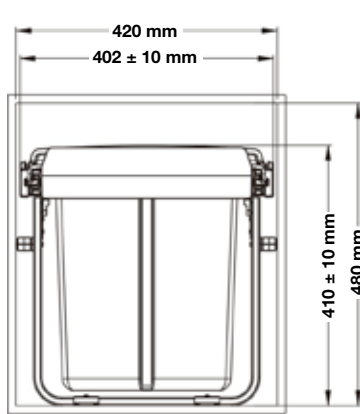

OSKA HSC Waste Bin
2 x 20 Ltr, Base mounted

Cat. No:
503.06.712

Installation dimensions

BOM List		
1	Brackets	4 PCS
2	4 x 16 mm screws	16 PCS
3	4 x 25 mm screws	6 PCS
4	4 x 50 mm screws	4 PCS
5	4 x 60 mm screws	4 PCS

OSKA HSC Waste Bin 2 x 15 Ltr, Base mounted

Cat. No:
503.06.732

Installation dimensions

BOM List

1	Brackets	4 PCS
2	4 x 16 mm screws	16 PCS
3	4 x 25 mm screws	6 PCS
4	4 x 50 mm screws	4 PCS
5	4 x 60 mm screws	4 PCS