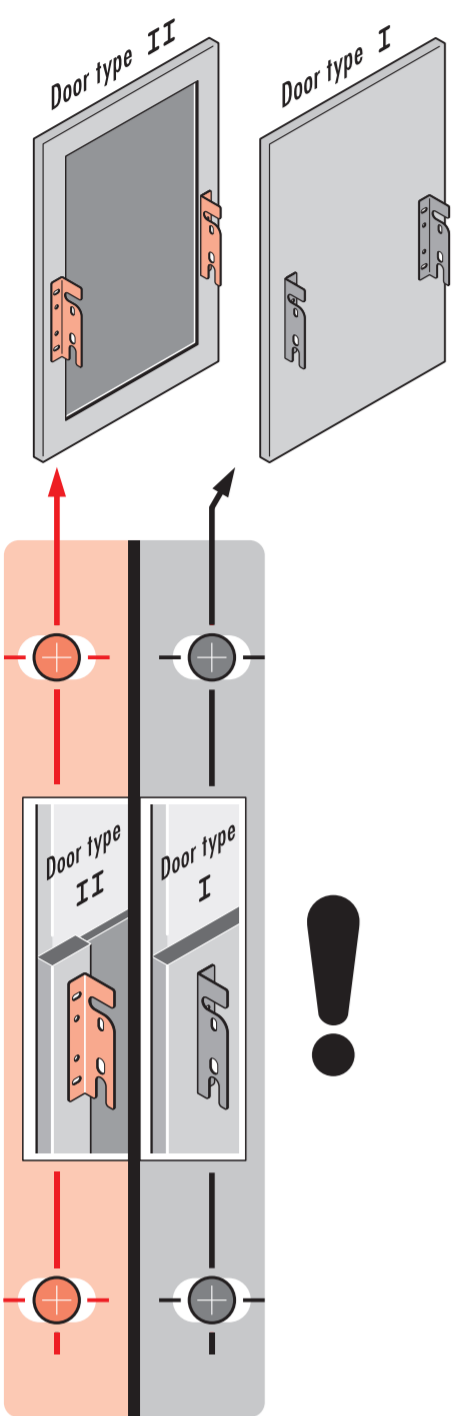

**Bohrschablone nicht maßstabsgetreu!
Drilling template not to scale!**

Euro-Cargo

Montageanleitung - Bitte aufbewahren	Seite 2
Installation instructions - please keep safe	Page 2
Conserver les instructions de montage s.v.p.	Page 2
Montagehandleiding goed bewaren	Pagina 2
Si prega di conservare le istruzioni di montaggio	Pagina 2
Por favor conserve las instrucciones para el montaje	Página 2

Montage/Installation-Video