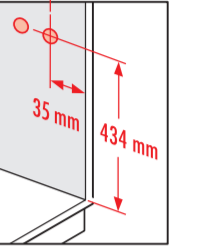

Montage/Installation-Video

Bohrschablone nicht maßstabsgetreu!
Drilling template not to scale!

3619-36

3619-41

3619-45/46/48

3619-60/61

3619-36: Dimensions: 350 mm width, 528 mm depth, 545 mm height. Hardware: 8x screws (A), 6x screws (B).

3619-41: Dimensions: 400 mm width, 528 mm depth, 545 mm height. Hardware: 6x screws (B).

3619-45/46/48: Dimensions: 450 mm width, 528 mm depth, 545 mm height. Hardware: 10x screws (C), 4x screws (D).

3619-60/61: Dimensions: 600 mm width, 528 mm depth, 545 mm height. Hardware: 4x screws (D).