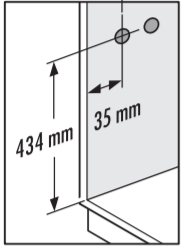

Montage/Installation-Video

Bohrschablone nicht maßstabsgetreu!
Drilling template not to scale!

3619-36

3619-41

3619-45/46/48

3619-60/61

3619-36: Dimensions: 350 mm width, 528 mm depth, 545 mm height. Hardware: 8x screws (A), 6x screws (B).

3619-41: Dimensions: 400 mm width, 528 mm depth, 545 mm height. Hardware: 6x screws (B).

3619-45/46/48: Dimensions: 450 mm width, 528 mm depth, 545 mm height. Hardware: 10x screws (C), 4x screws (D).

3619-60/61: Dimensions: 600 mm width, 528 mm depth, 545 mm height. Hardware: 4x screws (D).