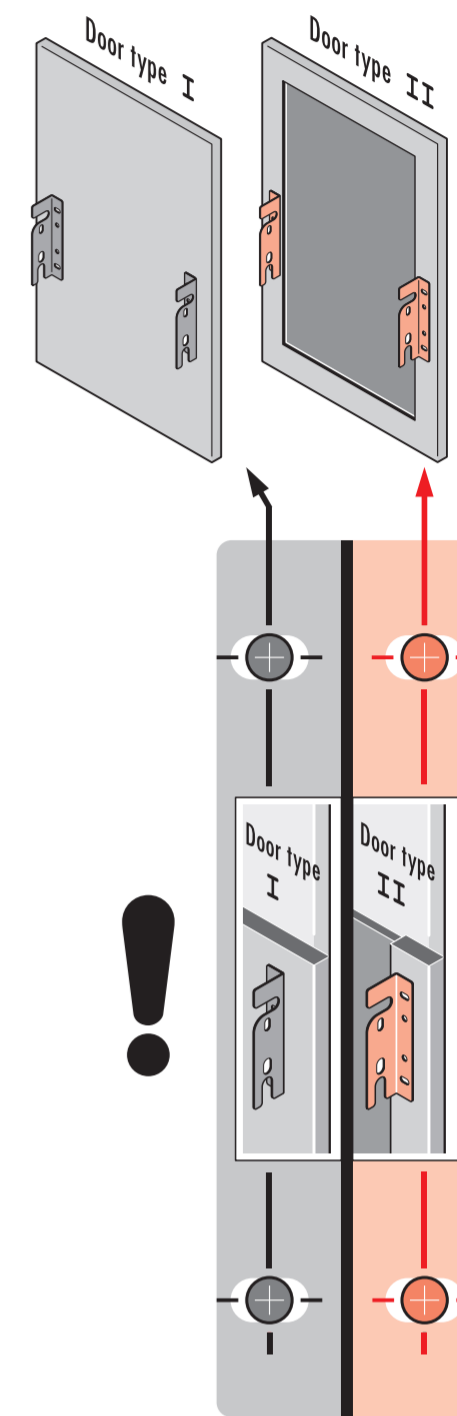

**Bohrschablone nicht maßstabsgetreu!
Drilling template not to scale!**

Euro-Cargo

Montageanleitung - Bitte aufbewahren	Seite 2
Installation instructions - please keep safe	Page 2
Conserver les instructions de montage s.v.p.	Page 2
Montagehandleiding goed bewaren	Pagina 2
Si prega di conservare le istruzioni di montaggio	Pagina 2
Por favor conserve las instrucciones para el montaje	Página 2

Montage/Installation-Video