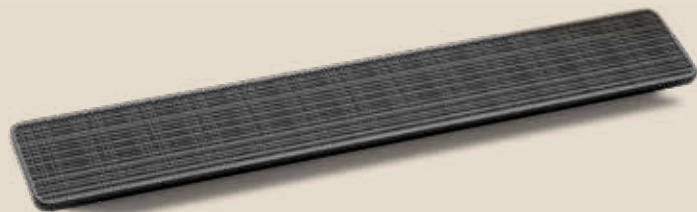

How do you deal with that? Contrasts want us to play with them. We invite you to do exactly that. With the style worlds by Häfele.

— H1910

— matt champagne coloured

— polished brass plated

— matt black

— antique brass plated

— H1925

HÄFELE

— brushed brass plated

— matt black

— antique brass plated

— **Pizzazz
and curves
reinterpret the
wonderful era
of Art Deco.**

— H1930

— matt black

— brushed bronze

— antique brass plated

— **A confident statement that lends your furniture a radiance of a bygone era.**

— H1935

HÄFELE

— matt black rough

— black

— grey