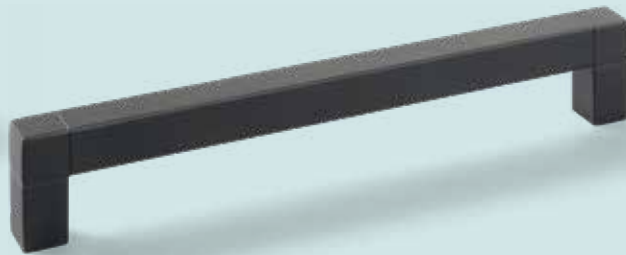

— H1925

HÄFELE

— brushed brass plated

— matt black

— antique brass plated

— **Pizzazz
and curves
reinterpret the
wonderful era
of Art Deco.**

— H1930

— matt black

— brushed bronze

— antique brass plated

— **A confident statement that lends your furniture a radiance of a bygone era.**

— H1935

HÄFELE

— matt black rough

— black

— grey

— grey

— black

— brushed nickel plated

— H1950

HÄFELE

— brushed black used look

— brushed nickel plated

— matt black