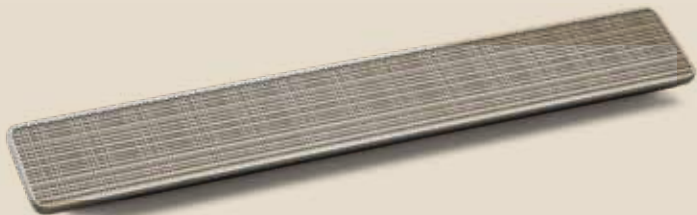

— H1910

— matt champagne coloured