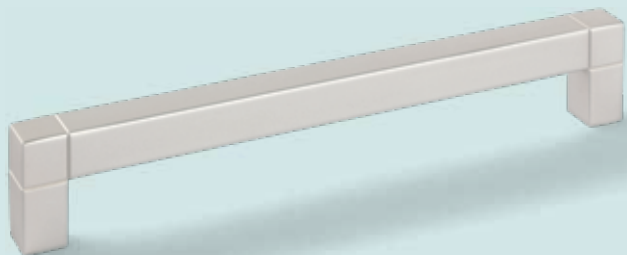

— brushed bronze

— antique brass plated

— **A confident statement that lends your furniture a radiance of a bygone era.**

— H1935

HÄFELE

— matt black rough

— black

— grey