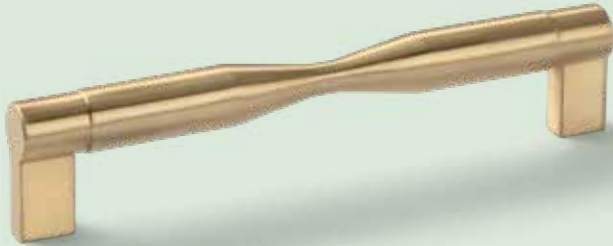

How do you deal with that? Contrasts want us to play with them. We invite you to do exactly that. With the style worlds by Häfele.

— H1910

— matt champagne coloured

— polished brass plated

— matt black

— antique brass plated

— H1925

HÄFELE

— brushed brass plated

— matt black

— antique brass plated

— **Pizzazz
and curves
reinterpret the
wonderful era
of Art Deco.**

— H1930

— matt black

— brushed bronze

— antique brass plated

— **A confident statement that lends your furniture a radiance of a bygone era.**

— H1935

HÄFELE

— matt black rough

— black

— grey