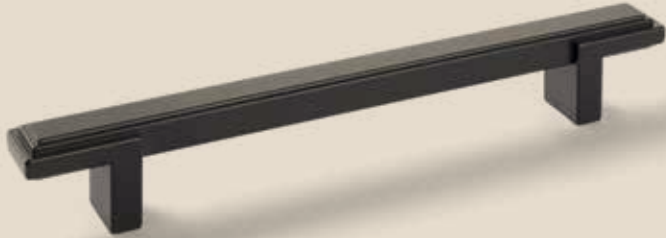

— H1925

HÄFELE

— brushed brass plated

— matt black

— antique brass plated

— **Pizzazz
and curves
reinterpret the
wonderful era
of Art Deco.**

— H1930

— matt black

— brushed bronze

— antique brass plated

— **A confident statement that lends your furniture a radiance of a bygone era.**

— H1935

HÄFELE

— matt black rough

— black

— grey