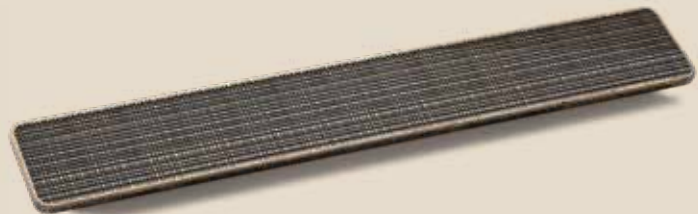

— antique brass plated