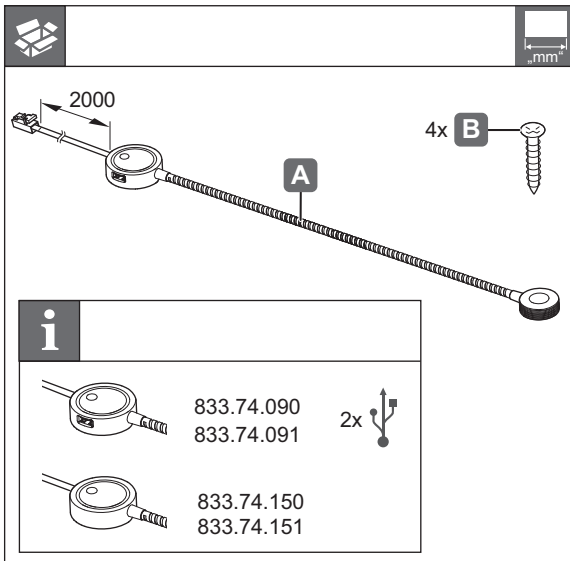

LED 2034
LED 2035

833.74.090 833.74.150
833.74.091 833.74.151

732.28.360

12 V System		K	W	T _A	mm	mm	=	
833.74.090		4000 K	≤ 17 W	-20 °C – +35 °C -4 °F – +95 °F	450 x 50 x 15.5	460 x 60 x 25.5	Loox 12 V	2x 1 A 2x 5 V
833.74.091								
833.74.150			1.5 W					
833.74.151								