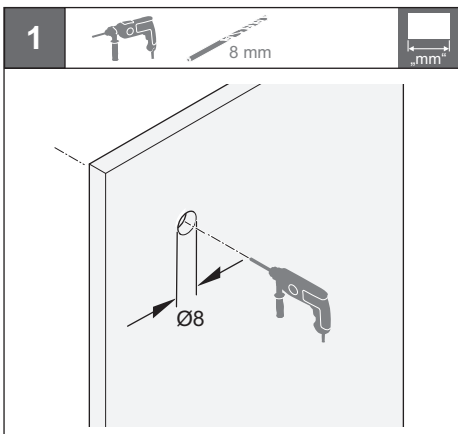

732.28.360

HDE0 4/2015