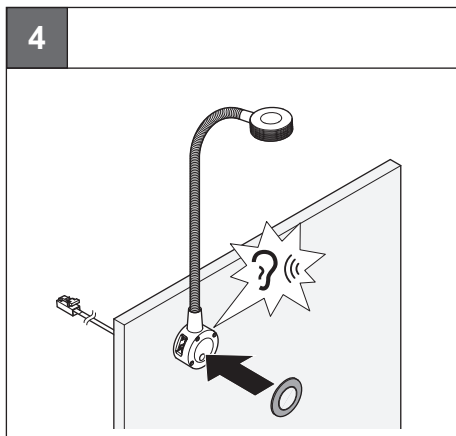

732.28.360

HDE0 4/2015