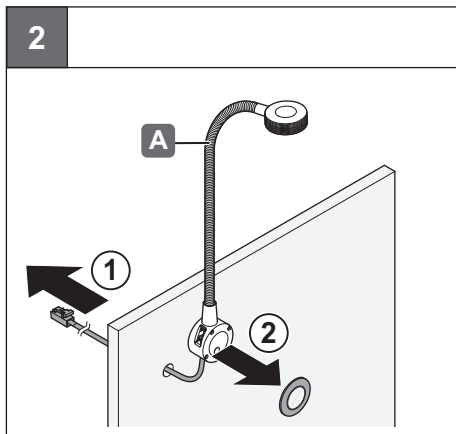

732.28.360

HDE0 4/2015