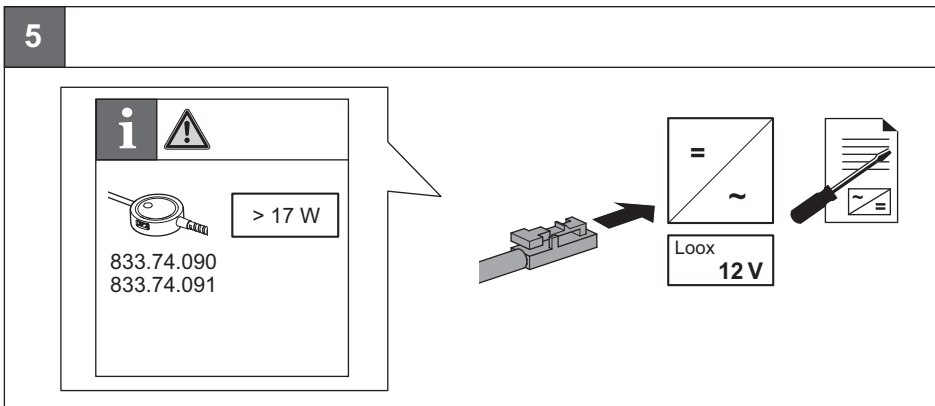

732.28.360

HDE0 4/2015