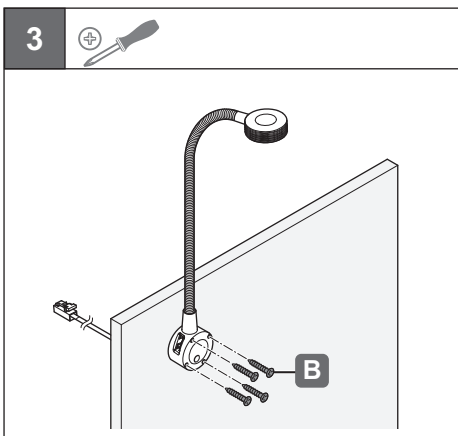

732.28.360

HDE0 4/2015