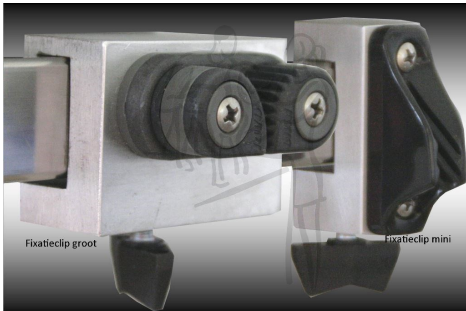

Specialized V-Top PRO ErgO Laparoscopic surgical table

- Specialized V-Top PRO ErgO laparoscopic table
Body: pulvercoated metal frame
Table top : V-Top PRO ErgO operationtable 133x52cm
- * Electrical trendelburg and antitrendelburg tilt
 - * Electrical lateral tilt
 - * Electrical height adjustment :
 - 65-105cm without wheels
 - 75-115cm with wheels

4100 Specialized V-Top PRO ErgO operatietafel

Optional accessories: nr 1,3,4,6,7,8,9,11,12.

V-Top PRO ErgO accessories

01 Dentalextension

02 Draincontainer

03 extension parts

04 Tubing holder

05 Fixation frame

06 RVS bucket

07 Fixation clips

08 Wheel set

09 Rubbermat

10 Built-in weighing scale

11 Cable protector

12 Infusion stand