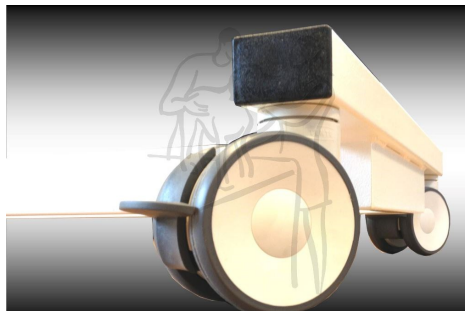

08 Wheel set