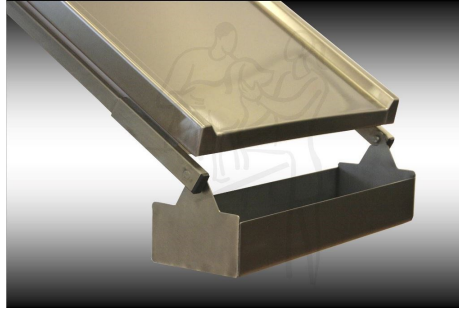

Specialized V-Top PRO ErgO Laparoscopic surgical table

- Specialized V-Top PRO ErgO laparoscopic table
Body: pulvercoated metal frame
Table top : V-Top PRO ErgO operationtable 133x52cm
- * Electrical trendelburg and antitrendelburg tilt
 - * Electrical lateral tilt
 - * Electrical height adjustment :
 - 65-105cm without wheels
 - 75-115cm with wheels

4100 Specialized V-Top PRO ErgO operatietafel

Optional accessories: nr 1,3,4,6,7,8,9,11,12.

V-Top PRO ErgO accessories

01 Dentalextension

02 Draincontainer

03 extension parts

04 Tubing holder

05 Fixation frame