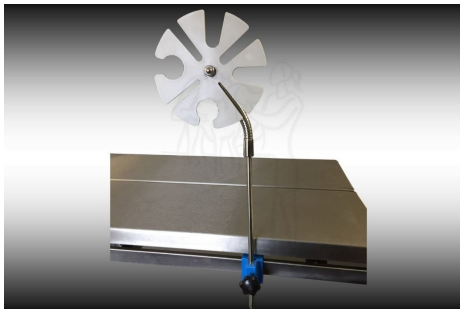

Specialized V-Top PRO ErgO Laparoscopic surgical table

- Specialized V-Top PRO ErgO laparoscopic table
Body: pulvercoated metal frame
Table top : V-Top PRO ErgO operationtable 133x52cm
- * Electrical trendelburg and antitrendelburg tilt
 - * Electrical lateral tilt
 - * Electrical height adjustment :
 - 65-105cm without wheels
 - 75-115cm with wheels

4100 Specialized V-Top PRO ErgO operatietafel

Optional accessories: nr 1,3,4,6,7,8,9,11,12.

V-Top PRO ErgO accessories

01 Dentalextension

02 Draincontainer

03 extension parts

04 Tubing holder

05 Fixation frame

06 RVS bucket

07 Fixation clips

08 Wheel set

09 Rubbermat

10 Built-in weighing scale

11 Cable protector

12 Infusion stand