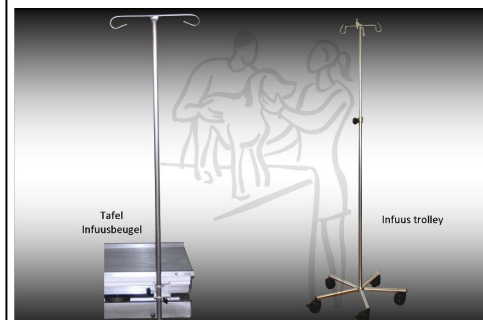

Specialized V-Top PRO ErgO Laparoscopic surgical table

- Specialized V-Top PRO ErgO laparoscopic table
Body: pulvercoated metal frame
Table top : V-Top PRO ErgO operationtable 133x52cm
- * Electrical trendelburg and antitrendelburg tilt
 - * Electrical lateral tilt
 - * Electrical height adjustment :
 - 65-105cm without wheels
 - 75-115cm with wheels

06 RVS bucket

07 Fixation clips

08 Wheel set

09 Rubbermat

10 Built-in weighing scale

11 Cable protector

12 Infusion stand