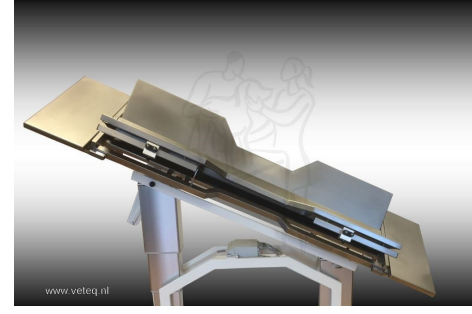

Specialized V-Top PRO ErgO Laparoscopic surgical table

- Specialized V-Top PRO ErgO laparoscopic table
Body: pulvercoated metal frame
Table top : V-Top PRO ErgO operationtable 133x52cm
- * Electrical trendelburg and antitrendelburg tilt
 - * Electrical lateral tilt
 - * Electrical height adjustment :
 - 65-105cm without wheels
 - 75-115cm with wheels

4100 Specialized V-Top PRO ErgO operatietafel

Optional accessories: nr 1,3,4,6,7,8,9,11,12.

V-Top PRO ErgO accessories

01 Dentalextension

02 Draincontainer

03 extension parts

04 Tubing holder

05 Fixation frame