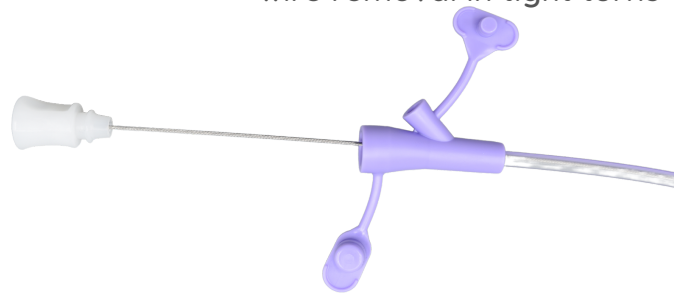

NG Feeding Tubes (Yellow)

VS

NG Plus Feeding Tubes (Purple)

Tip is two sizes larger than the rest of the tube and only has 1 side hole

Moderate kink resistance

Flushing stylet to facilitate insertion

Y-adapter for feeding, medication and flushing

Yellow, opaque, radiopaque polyurethane with depth markings

Uniform diameter with 4 side holes

Superior kink resistance when exiting the nostril

Flushing stylet to facilitate insertion AND designed to allow easy wire removal in tight turns

Dual port designed for funnel syringe and luer slip syringe or connect directly to feeding tube extension set

Clear, LOW FRICTION polyurethane with radiopaque purple stripe and depth markings

Color coded purple for safety to indicate feeding and prevent accidental misconnections