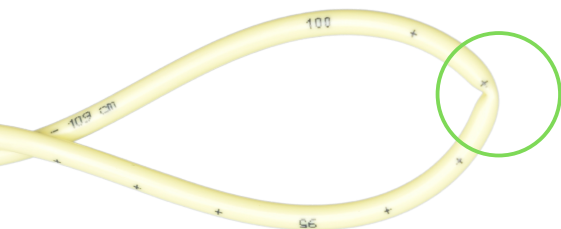

NG Feeding Tubes (Yellow)

VS

NG Plus Feeding Tubes (Purple)

Tip is two sizes larger than the rest of the tube and only has 1 side hole

Moderate kink resistance

Flushing stylet to facilitate insertion

Y-adapter for feeding, medication and flushing

Yellow, opaque, radiopaque polyurethane with depth markings

Uniform diameter with 4 side holes

Superior kink resistance when exiting the nostril

Flushing stylet to facilitate insertion AND designed to allow easy wire removal in tight turns

Dual port designed for funnel syringe and luer slip syringe or connect directly to feeding tube extension set

Clear, LOW FRICTION polyurethane with radiopaque purple stripe and depth markings

Color coded purple for safety to indicate feeding and prevent accidental misconnections