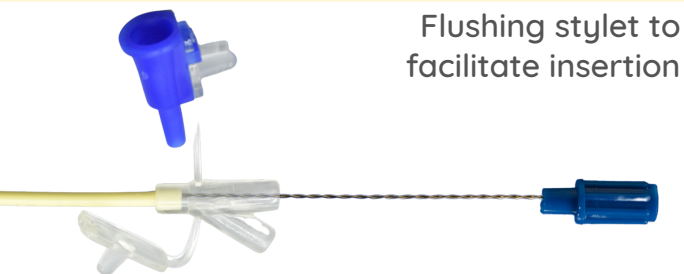

NG Feeding Tubes (Yellow)

VS

NG Plus Feeding Tubes (Purple)

Tip is two sizes larger than the rest of the tube and only has 1 side hole

Moderate kink resistance

Flushing stylet to facilitate insertion

Y-adapter for feeding, medication and flushing

Yellow, opaque, radiopaque polyurethane with depth markings

Uniform diameter with 4 side holes

Superior kink resistance when exiting the nostril

Flushing stylet to facilitate insertion AND designed to allow easy wire removal in tight turns

Dual port designed for funnel syringe and luer slip syringe or connect directly to feeding tube extension set

Clear, LOW FRICTION polyurethane with radiopaque purple stripe and depth markings

Color coded purple for safety to indicate feeding and prevent accidental misconnections