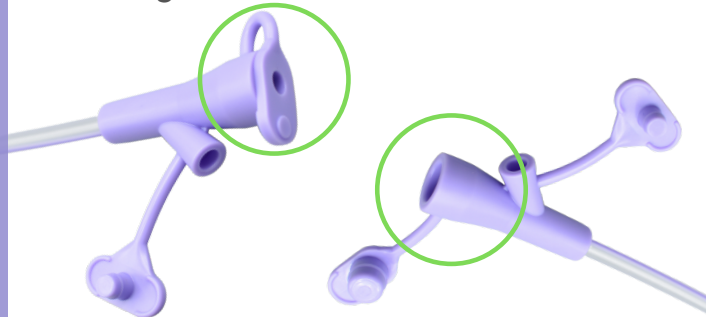

NG Feeding Tubes (Yellow)

VS

NG Plus Feeding Tubes (Purple)

Tip is two sizes larger than the rest of the tube and only has 1 side hole

Moderate kink resistance

Flushing stylet to facilitate insertion

Y-adapter for feeding, medication and flushing

Yellow, opaque, radiopaque polyurethane with depth markings

Uniform diameter with 4 side holes

Superior kink resistance when exiting the nostril

Flushing stylet to facilitate insertion AND designed to allow easy wire removal in tight turns

Dual port designed for funnel syringe and luer slip syringe or connect directly to feeding tube extension set

Clear, LOW FRICTION polyurethane with radiopaque purple stripe and depth markings

Color coded purple for safety to indicate feeding and prevent accidental misconnections