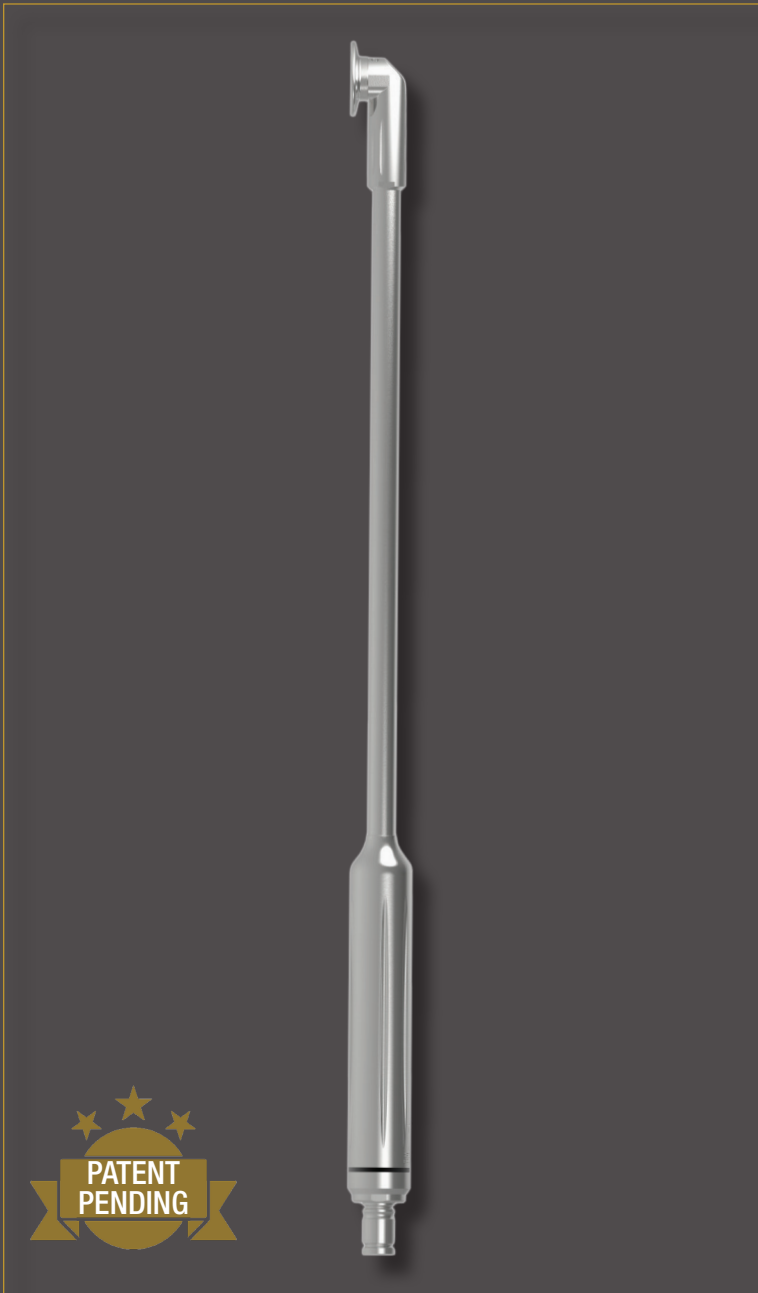

COMPACT BURR: TIME TO RENEW YOUR EQUINE DENTISTRY EXPERIENCE!

Smaller - Lighter- Better

3 YEARS OF PRODUCT DEVELOPMENT

4000 HORSES ALREADY TREATED

COMPACT BURR: TIME TO RENEW YOUR EQUINE DENTISTRY EXPERIENCE!

Smaller - Lighter - Better

BENEFITS

- More comfort for faster & easier work
- Better access in the back of the mouth
- Greater visibility of the area to treat
- More ergonomic than most products on the market
- Easy-to-clean stainless steel
- Compatible with any HDE system
- Applecore handpiece version also available
- Weight reduced by **24%** compared to the long straight Polyfloat and **14%** compared to the long curved Flexidisc

* Compared to the HDE Flexidisc