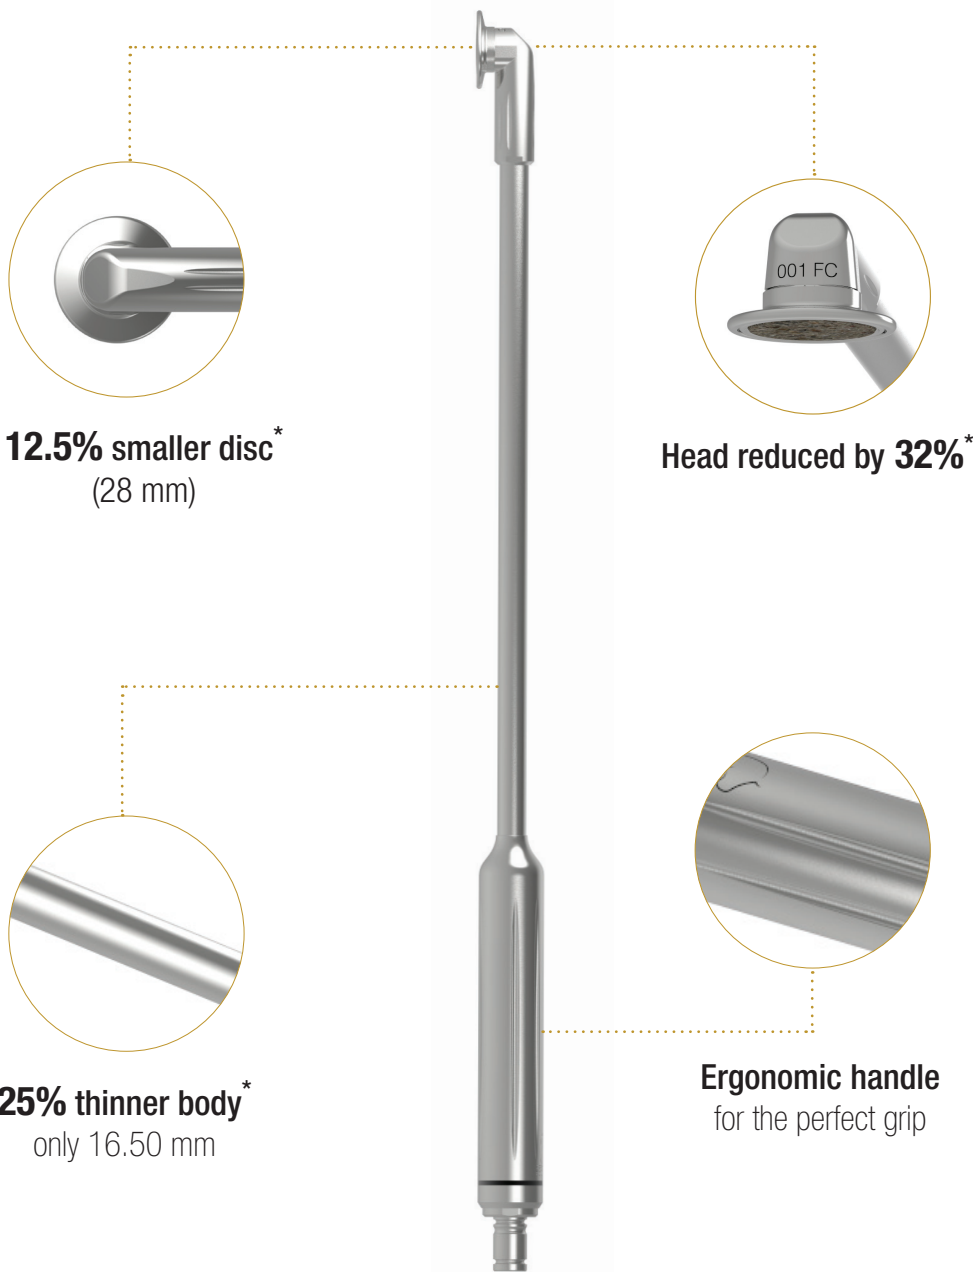

COMPACT BURR: TIME TO RENEW YOUR EQUINE DENTISTRY EXPERIENCE!

Smaller - Lighter- Better

3 YEARS OF PRODUCT DEVELOPMENT

4000 HORSES ALREADY TREATED

COMPACT BURR: TIME TO RENEW YOUR EQUINE DENTISTRY EXPERIENCE!

Smaller - Lighter - Better

BENEFITS

- More comfort for faster & easier work
- Better access in the back of the mouth
- Greater visibility of the area to treat
- More ergonomic than most products on the market
- Easy-to-clean stainless steel
- Compatible with any HDE system
- Applecore handpiece version also available
- Weight reduced by **24%** compared to the long straight Polyfloat and **14%** compared to the long curved Flexidisc

* Compared to the HDE Flexidisc