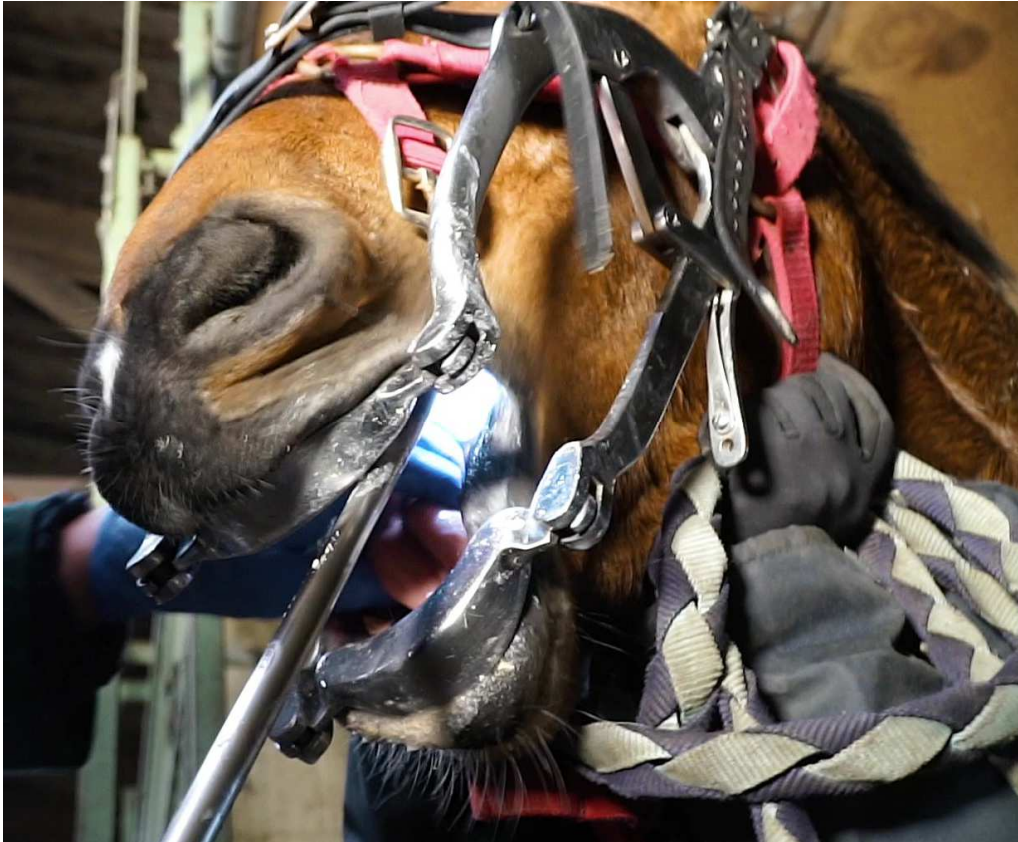

Special features

"Plug & Play"

Lightweight
and portable

Sturdiness

Wireless
options

Take clear
pictures & videos

1-hour
battery life