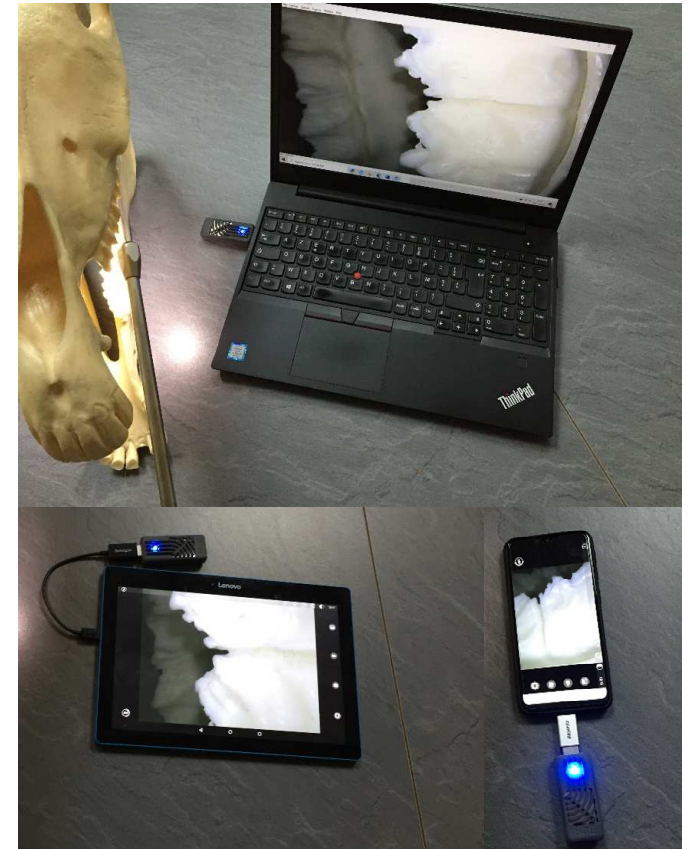

## General features

- ✓ 3 monitoring options:
  - TV screen
  - Wireless USB connector for phone / tablet / computer (optional)
  - Wireless screen (optional)
- ✓ 692 mm total length
- ✓ Head dimensions: width 17mm x thickness 17.2mm
- ✓ Rounded head on top
- ✓ Stainless steel
- ✓ Weight: 360 g

## Camera

- ✓ Video resolution: 704 x 576 pixels
- ✓ PAL video system
- ✓ 4 glass lenses
- ✓ 70° angle view
- ✓ 5.000 K led lighting

# Starter set

1 Dentalscope

2 Charger

3 1,5 m  
video cable

4 Storage case

## Monitor on Smartphone / Tablet / Computer

- Plug the radio frequency wireless connector on a USB socket, install the free DVR /OTG Software on the device (Smartphone, Tablet, Computer), and watch in live streaming.
- Dedicated software to take pictures and record videos
- Available on PC Win 7, Win 10, Android phones and tablets