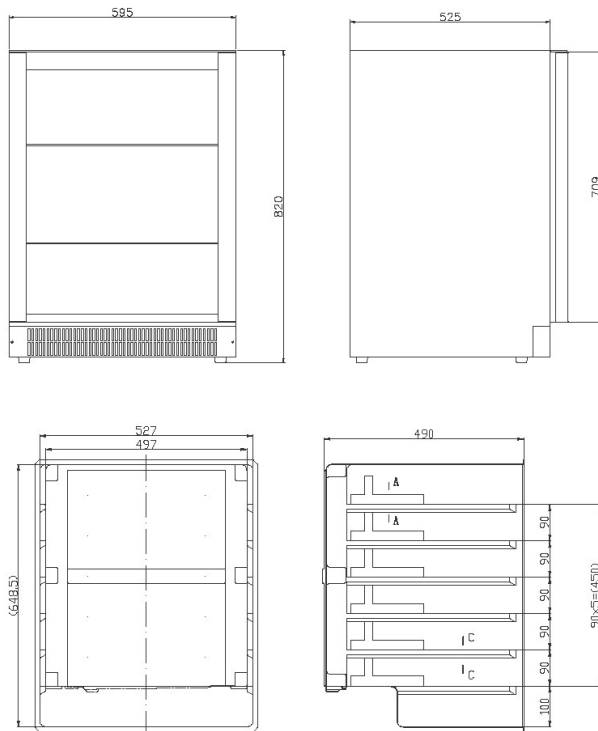

 **Single temperature zone**

 **Built in**

**VESTFROST**  
SOLUTIONS

Wine | M95

## M95 | Gallery

**M 95**  
DISPLAY COOLER

All measurements in mm

Height, mm	825
Width, mm	595
Depth, mm	572,5
Incl. vertical handle, mm	608