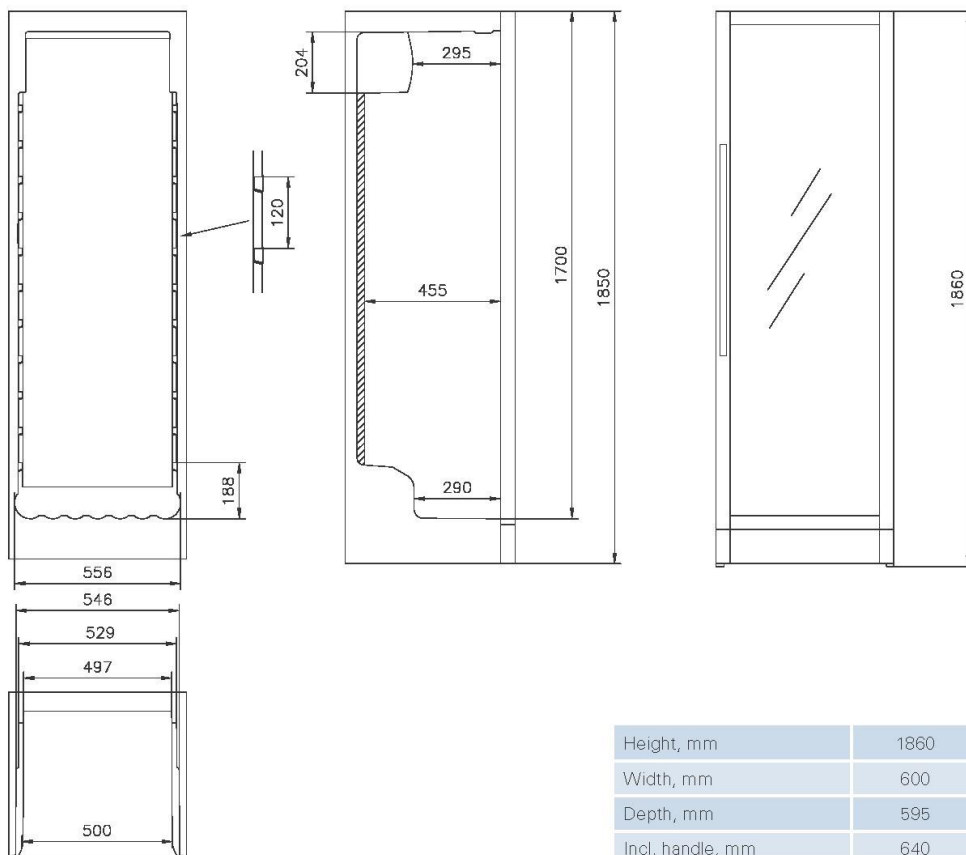

Wine

FZ365W

FZ365W

Exclusive wine cabinet with storage room for 191 bottles. The cabinet contains adjustable wooden shelves plus an integrated shelf at the bottom. Made for long-term storage or bringing wine to serving temperature. The temperatures can be set as required between 5°C and 22°C. Full LED lines are built into the cabinet doorframe to provide maximum exposure. A stunning wine cabinet with transparent glass door that makes an elegant addition to any environment.

FZ365W | Gallery

FZ365W |

Capacity	Value
Capacity Wine bottles	197 no.
No. of shelves	4 + 1 + 1 no.
Shelf load	85 kg.
Shelf dimension	523 x 440, 523 x 360, 523 x 230 mm
Shelf material	Wood - Oak

FZ365W |

Dimension	Value
Dimension	1850 x 595 x 595 mm
Volume	414 L Gross/net
Weight	83,6 / 82 kg Gross/net

FZ365W |

Dimension	Value
Dimension	1850 x 595 x 595 mm
Volume	414 L Gross/net
Weight	83,6 / 82 kg Gross/net

FZ365W |

Packaging	Value
Carton weight	0 kg
Eps weight	1,2 kg
Wood weight	0 kg
Plastic weight	0,4 kg

FZ365W
WINE CABINET

All measurements in mm

Height, mm	1860
Width, mm	600
Depth, mm	595
Incl. handle, mm	640
Incl. open door, mm	1180