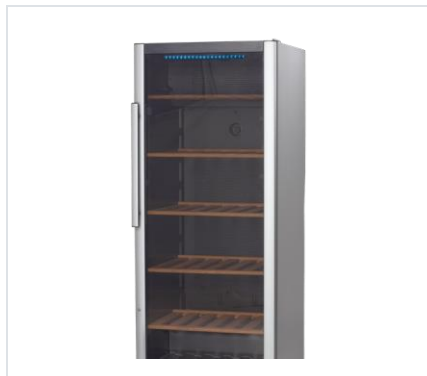

Wine

FZ295W

FZ295W

Exclusive wine cabinet with storage room for 147 bottles. The cabinet contains adjustable wooden shelves plus an integrated shelf at the bottom. Made for long-term storage or bringing wine to serving temperature. The temperatures can be set as required between 5°C and 22°C. A discreet cabinet with smoked-glass door that makes an elegant addition to any environment.

- 🏆 Exclusive wine cabinet
- 🏆 Glass with UV-filter
- 🏆 Electronic temperature control
- 🏆 Built-in heater element
- 🏆 Frost Safety
- 🏆 Low-vibration compressor
- 🏆 Recirculating air-cooling system
- 🏆 Automatic defrosting
- 🏆 Alarm
- 🏆 Lock possibility

FZ295W | Gallery

FZ295W |

Capacity	Value
Capacity Wine bottles	147 no.
No. of shelves	3 + 1 + 1 no.
Shelf load	85 kg.
Shelf dimension	523 x 440, 523 x 360, 523 x 230 mm
Shelf material	Wood - Oak

FZ295W |

Dimension	Value
Dimension	1550 x 595 x 595mm
Volume	338 L Gross/net
Weight	72,5 / 71 kg Gross/net

FZ295W |

Dimension	Value
Dimension	1550 x 595 x 595mm
Volume	338 L Gross/net
Weight	72,5 / 71 kg Gross/net