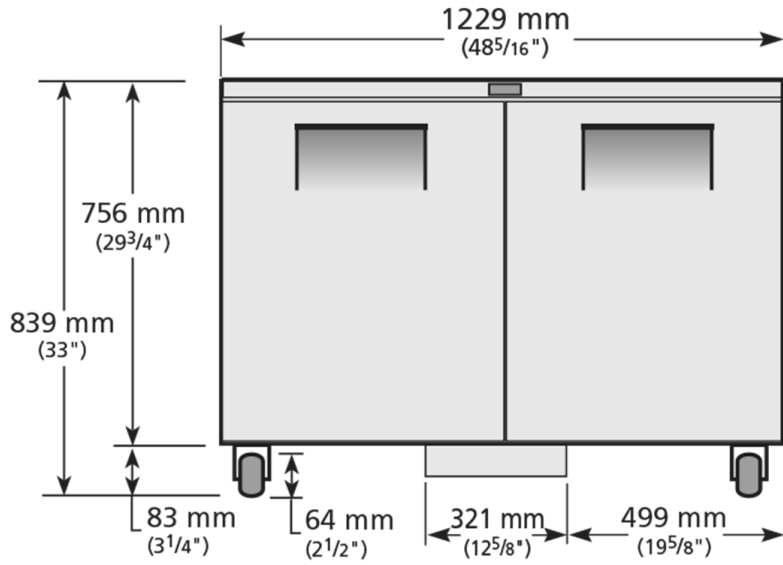

TUC-48-HC

Undercounter Foodservice Refrigerator, 2 Solid Swing Doors

ELEVATION