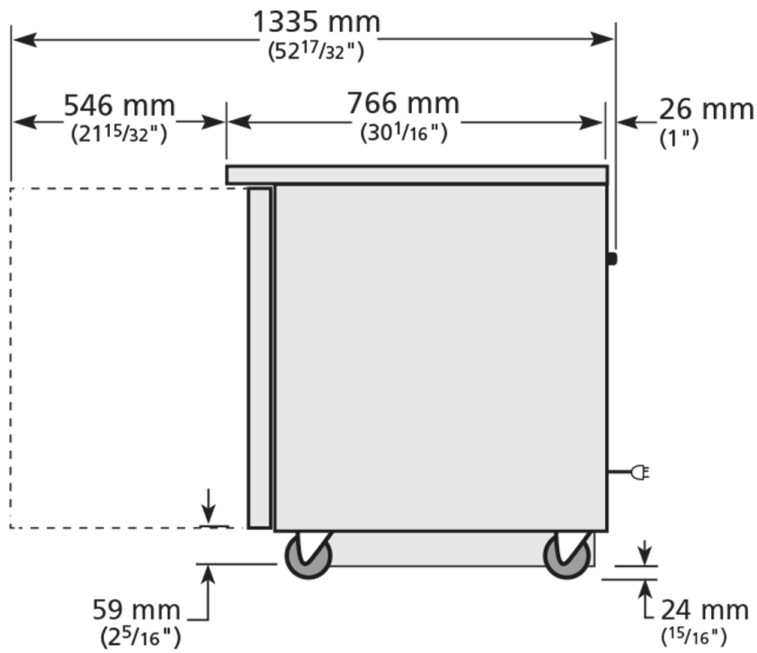

TUC-48-HC

 Undercounter Foodservice Refrigerator, 2 Solid Swing Doors

Dimensions	
External Width (mm)	1229
External Depth (mm)	766
External Height (mm)	839
Exclusions	Depth does not include 26 mm for rear bumpers.
Net Volume (Litres)	265
Gross Volume (Litres)	340
Supplied Shelves	4
Shelf Size (L x D mm)	Two 547 x 514 + Two 547 x 349
Internal Net Height (mm)	630
Unpackaged Weight (kg)	107
Packaged Weight (kg)	118
Packaged Dimensions (W x D x H mm)	1296 x 839 x 1207
Supplied Supports	Ø 64 mm castors (83 mm height) (reduced height option available, totals 810 mm)

Specifications subject to change without notice.
Chart dimensions rounded up to the next whole millimeter (inches rounded up to the 1/8")

UK & Ireland [0800 783 2049](tel:08007832049)
Europe [+49 \(0\) 7622 6883 0](tel:+490762268830)
Australia [+61 2 9619 9999](tel:+61296199999)

TFIUK@truemfg.com
TrueGermCustomerService@truemfg.com
TrueRefAus@truemfg.com

True
REFRIGERATION

TUC-48-HC

Undercounter Foodservice Refrigerator, 2 Solid Swing Doors

ELEVATION

Specifications subject to change without notice.
Chart dimensions rounded up to the next whole millimeter (inches rounded up to the 1/8")