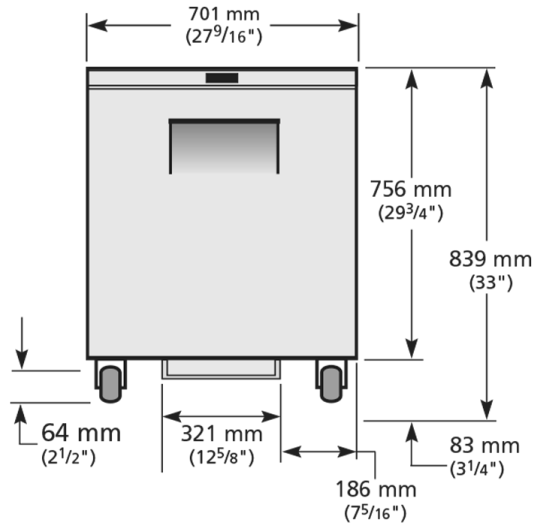

TUC-27-HC

Undercounter Foodservice Refrigerator, 1 Solid Swing Door

Dimensions		Build		Technical	
External Width (mm)	702	Door Description	1 Solid Swing Door	Temperature Holding	0.5 : 3.3°C
External Depth (mm)	766	Door Opening	Right (standard) or Left. Field Reversible.	Refrigerant	R290
External Height (mm)	839	Exterior Construction	Stainless steel front & countertop, aluminium sides & rear	Voltage / Frequency / Phase	220-240V/50-60Hz/1
Exclusions	Depth does not include 26 mm for rear bumpers.	Interior Construction	Clear coated aluminium, stainless steel base	Amps	0.8
Net Volume (Litres)	144	Air Intake Position	Front	Wattage	184
Gross Volume (Litres)	184	Ventilation Position	Front	Climate Class	5
Supplied Shelves	2	Clearance Required	Zero back and sides	Operating Statement	Heavy Duty: This appliance is intended for use in ambient temperatures up to 40°C.
Shelf Size (L x D mm)	One 590 x 488 + One 590 x 349	Cord Length (Meters)	2.13	Testing Standard	EN 16825
Internal Net Height (mm)	630	Standard w/ Locks	Not standard (SPEC3 option)	EEC	A
Unpackaged Weight (kg)	73			EEl	20.9
Packaged Weight (kg)	84			kWh/24hr	1.23
Packaged Dimensions (W x D x H mm)	769 x 839 x 1207			kWh/Annum	451
Supplied Supports	Ø 64 mm castors (83 mm height) (reduced height option available, totals 810 mm)			Defrost Type	Auto

Specifications subject to change without notice.
Chart dimensions rounded up to the next whole millimeter (inches rounded up to the 1/8")

UK & Ireland
Europe
Australia

0800 783 2049
+49 (0) 7622 6883 0
+61 2 9619 9999

TFIUK@truemfg.com
TrueGermCustomerService@truemfg.com
TrueRefAus@truemfg.com

TUC-27-HC

Undercounter Foodservice Refrigerator, 1 Solid Swing Door

ELEVATION

RIGHT VIEW

Specifications subject to change without notice.
Chart dimensions rounded up to the next whole millimeter (inches rounded up to the 1/8")