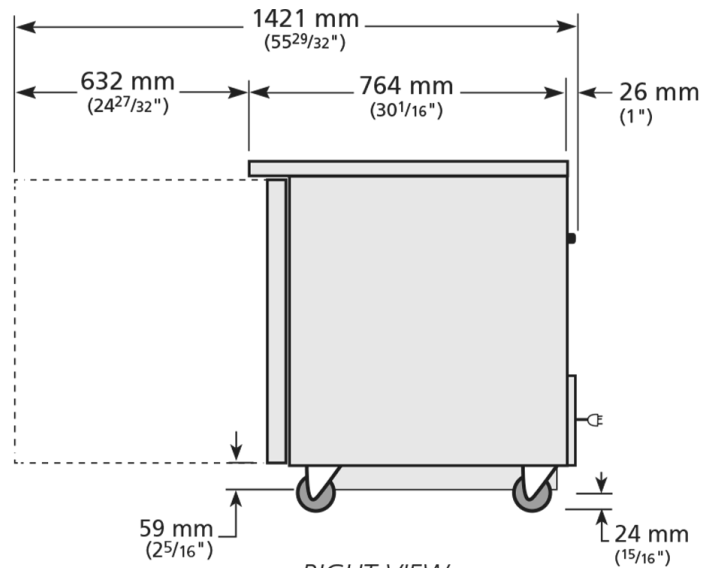

TUC-27-HC

Undercounter Foodservice Refrigerator, 1 Solid Swing Door

Dimensions		Build		Technical	
External Width (mm)	702	Door Description	1 Solid Swing Door	Temperature Holding	0.5 : 3.3°C
External Depth (mm)	766	Door Opening	Right (standard) or Left. Field Reversible.	Refrigerant	R290
External Height (mm)	839	Exterior Construction	Stainless steel front & countertop, aluminium sides & rear	Voltage / Frequency / Phase	220-240V/50-60Hz/1
Exclusions	Depth does not include 26 mm for rear bumpers.	Interior Construction	Clear coated aluminium, stainless steel base	Amps	0.8
Net Volume (Litres)	144	Air Intake Position	Front	Wattage	184
Gross Volume (Litres)	184	Ventilation Position	Front	Climate Class	5
Supplied Shelves	2	Clearance Required	Zero back and sides	Operating Statement	Heavy Duty: This appliance is intended for use in ambient temperatures up to 40°C.
Shelf Size (L x D mm)	One 590 x 488 + One 590 x 349	Cord Length (Meters)	2.13	Testing Standard	EN 16825
Internal Net Height (mm)	630	Standard w/ Locks	Not standard (SPEC3 option)	EEC	A
Unpackaged Weight (kg)	73			EEl	20.9
Packaged Weight (kg)	84			kWh/24hr	1.23
Packaged Dimensions (W x D x H mm)	769 x 839 x 1207			kWh/Annum	451
Supplied Supports	Ø 64 mm castors (83 mm height) (reduced height option available, totals 810 mm)			Defrost Type	Auto

TFIUK@truemfg.com
TrueGermCustomerService@truemfg.com
TrueRefAus@truemfg.com

TUC-27-HC

Undercounter Foodservice Refrigerator, 1 Solid Swing Door

ELEVATION

RIGHT VIEW

Specifications subject to change without notice.
Chart dimensions rounded up to the next whole millimeter (inches rounded up to the 1/8")