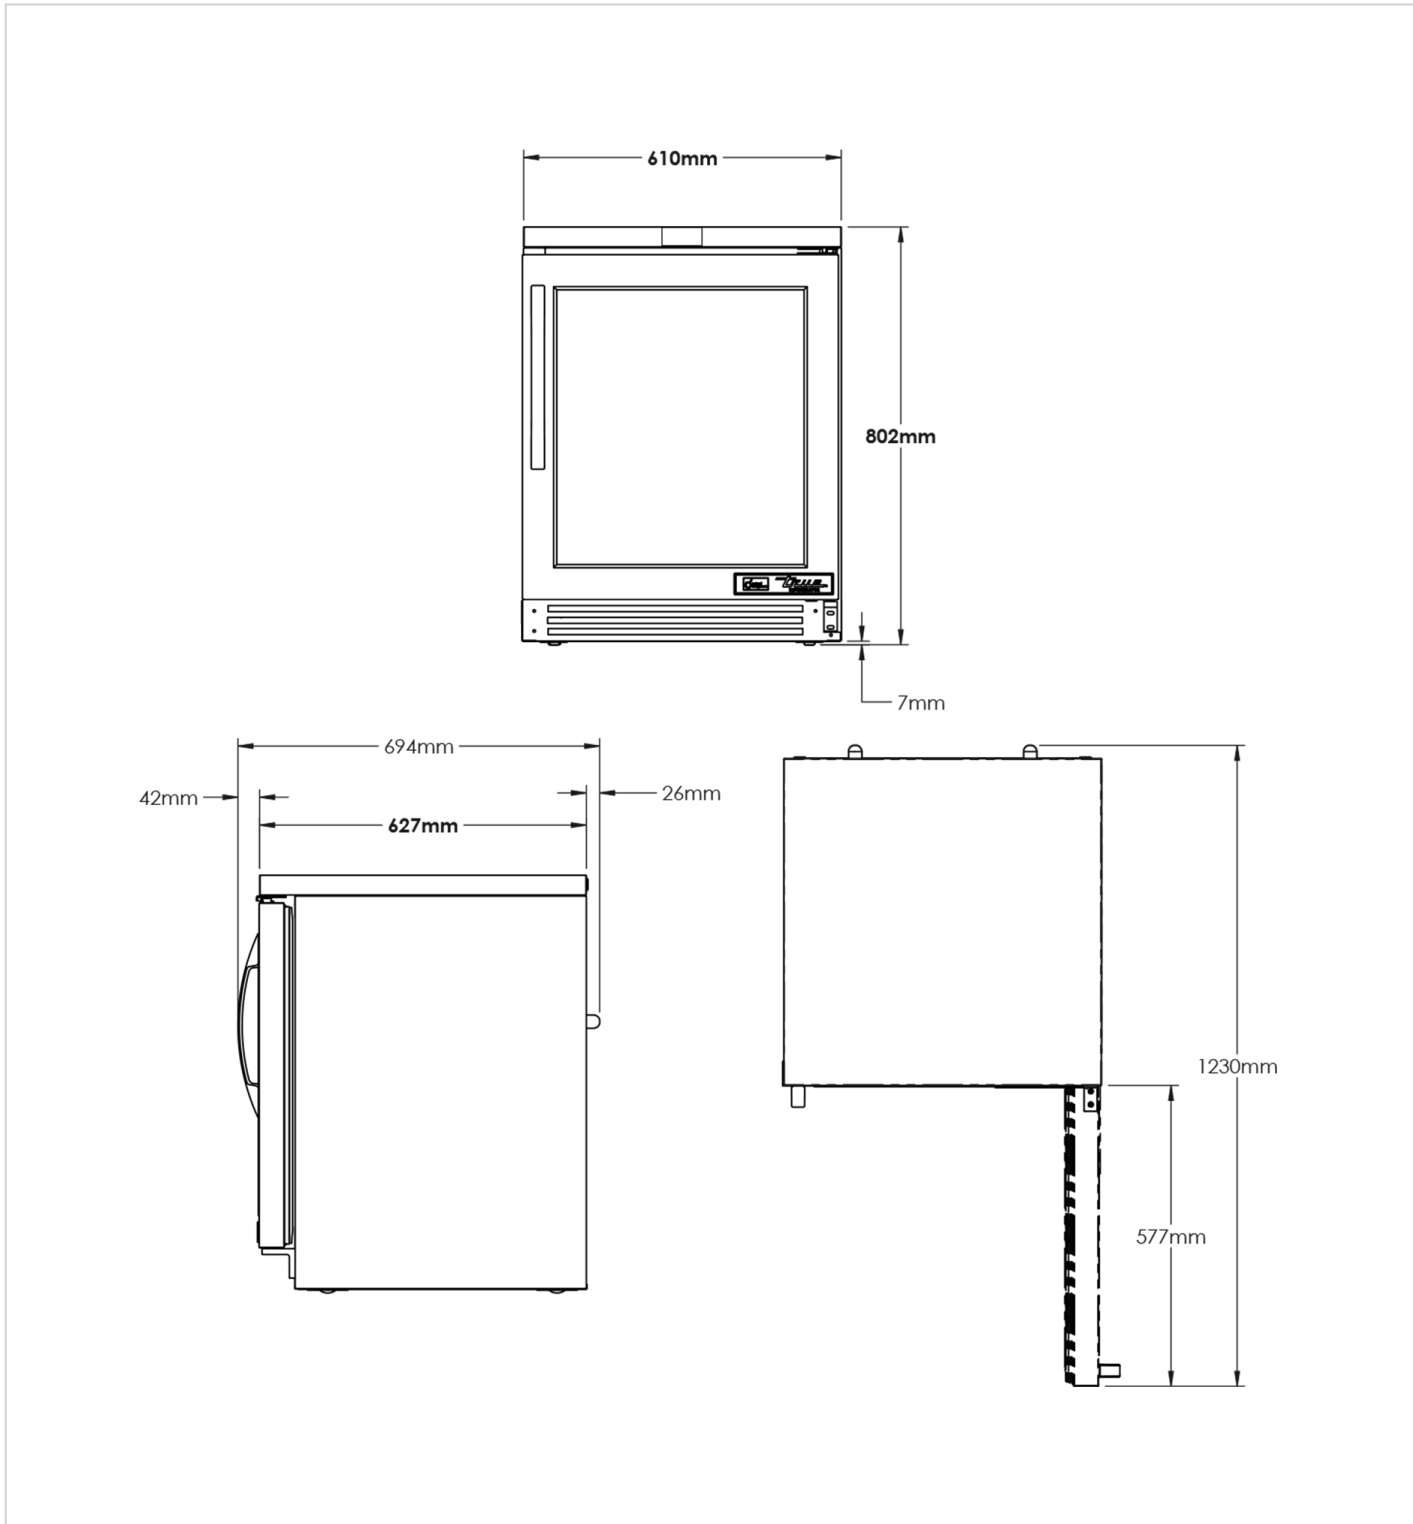

TUC-24G-HC~FGD01

 Undercounter Foodservice Refrigerator, 1 Glass Swing Door

Dimensions	
External Width (mm)	610
External Depth (mm)	629
External Height (mm)	802
Exclusions	Depth does not include 26mm for rear bumpers and 42mm for door handle.
Net Volume (Litres)	94
Gross Volume (Litres)	158
Display Area (?)	0.25
Supplied Shelves	2
Shelf Size (L x D mm)	One 508 x 352 + One 508 x 273
Internal Net Height (mm)	600
Unpackaged Weight (kg)	60
Packaged Weight (kg)	71
Packaged Dimensions (W x D x H mm)	788 x 762 x 1016
Supplied Supports	Built-in recessed castors (7mm clearance)

Build	
Door Description	1 Full Glass Swing Door
Door Opening	Right (standard) or Left.
Exterior Construction	Stainless steel front & countertop, aluminium sides & rear
Interior Construction	Clear coated aluminium, stainless steel base
Air Intake Position	Front
Ventilation Position	Front
Clearance Required	Zero back and sides
Cord Length (Meters)	2.13
Internal Lighting	LED
Standard w/ Locks	standard

TFIUK@truemfg.com
TrueGermCustomerService@truemfg.com
TrueRefAus@truemfg.com

TUC-24G-HC~FGD01

Undercounter Foodservice Refrigerator, 1 Glass Swing Door

Specifications subject to change without notice.
Chart dimensions rounded up to the next whole millimeter (inches rounded up to the 1/8")