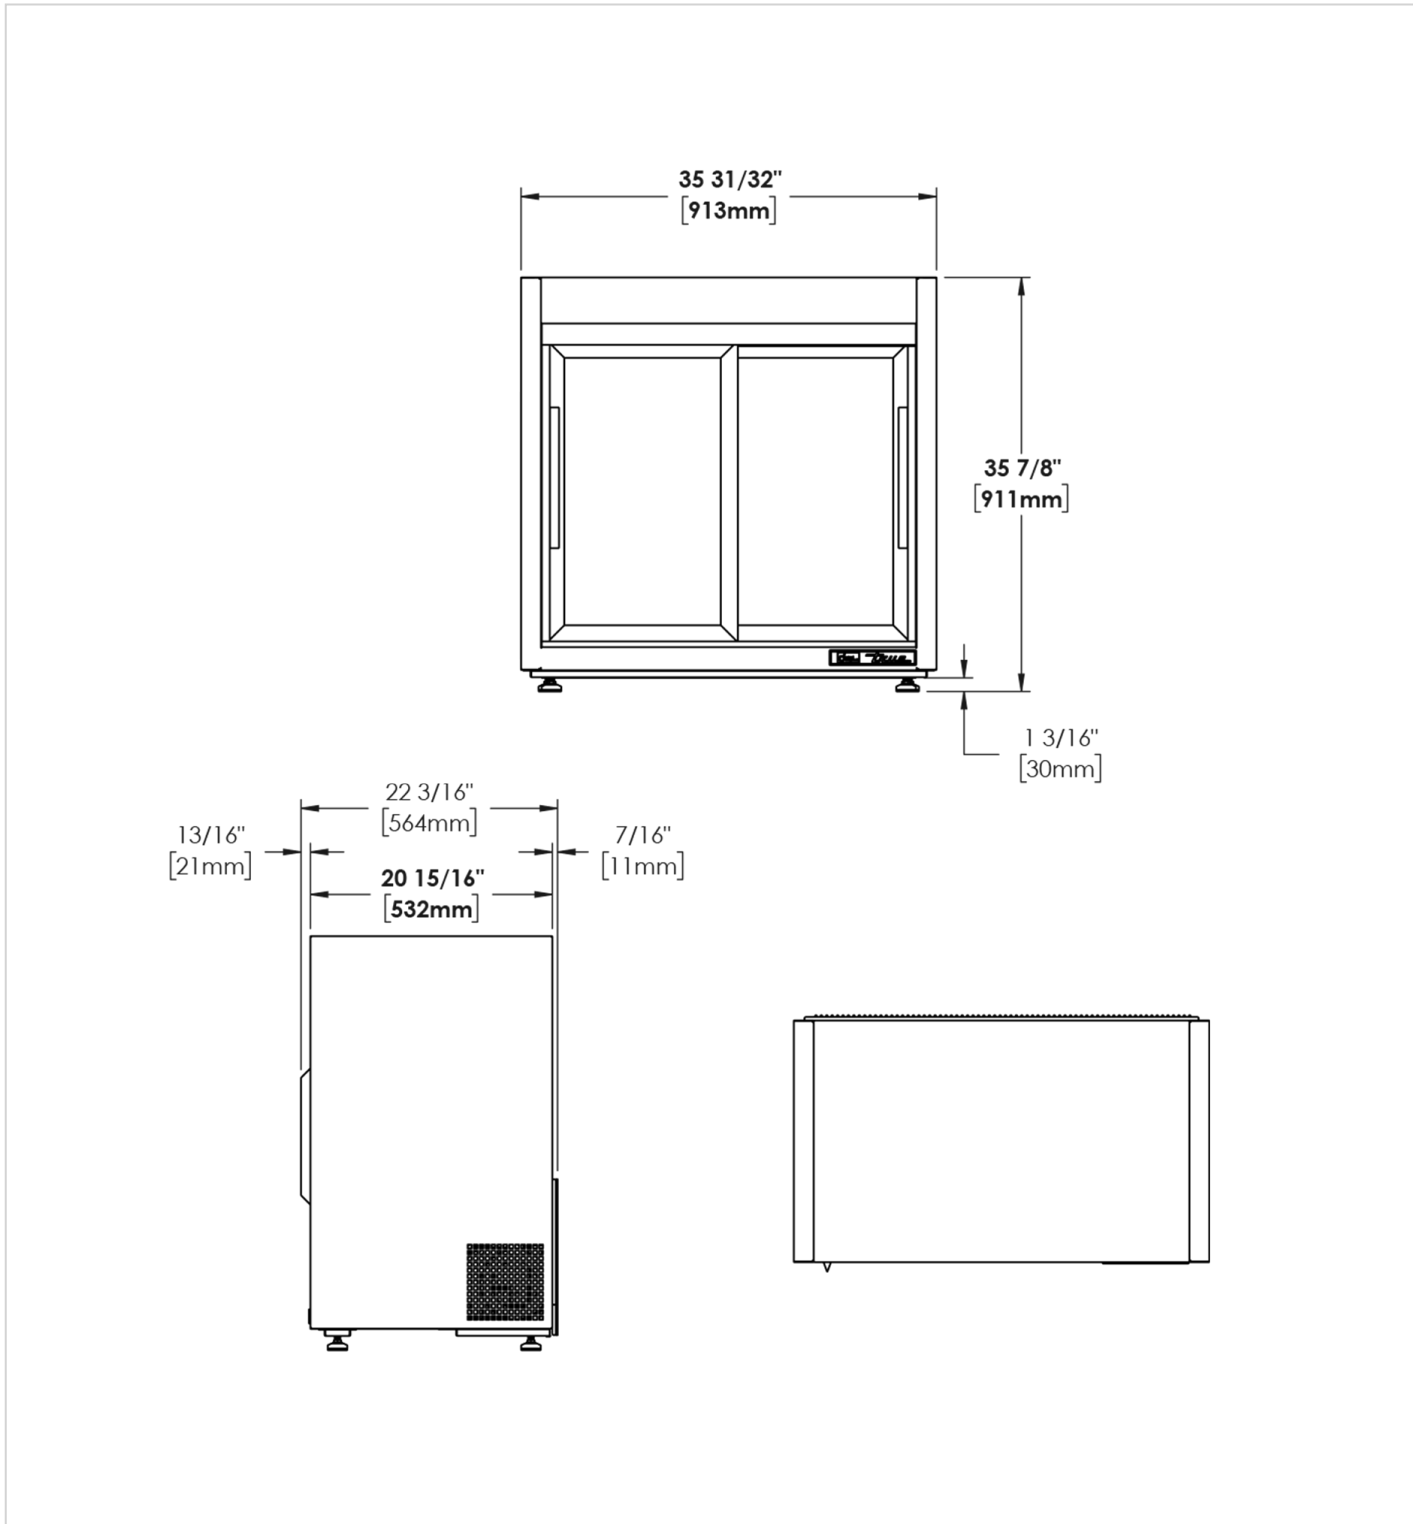

TSD-09G-HC-LD

Counter-Top Retail Merchandiser Refrigerator, 2 Glass Swing Doors

Specifications subject to change without notice.
Chart dimensions rounded up to the next whole millimeter (inches rounded up to the 1/8")

UK & Ireland
Europe
Australia

0800 783 2049
+49 (0) 7622 6883 0
+61 2 9619 9999

TFIUK@truemfg.com
TrueGermCustomerService@truemfg.com
TrueRefAus@truemfg.com