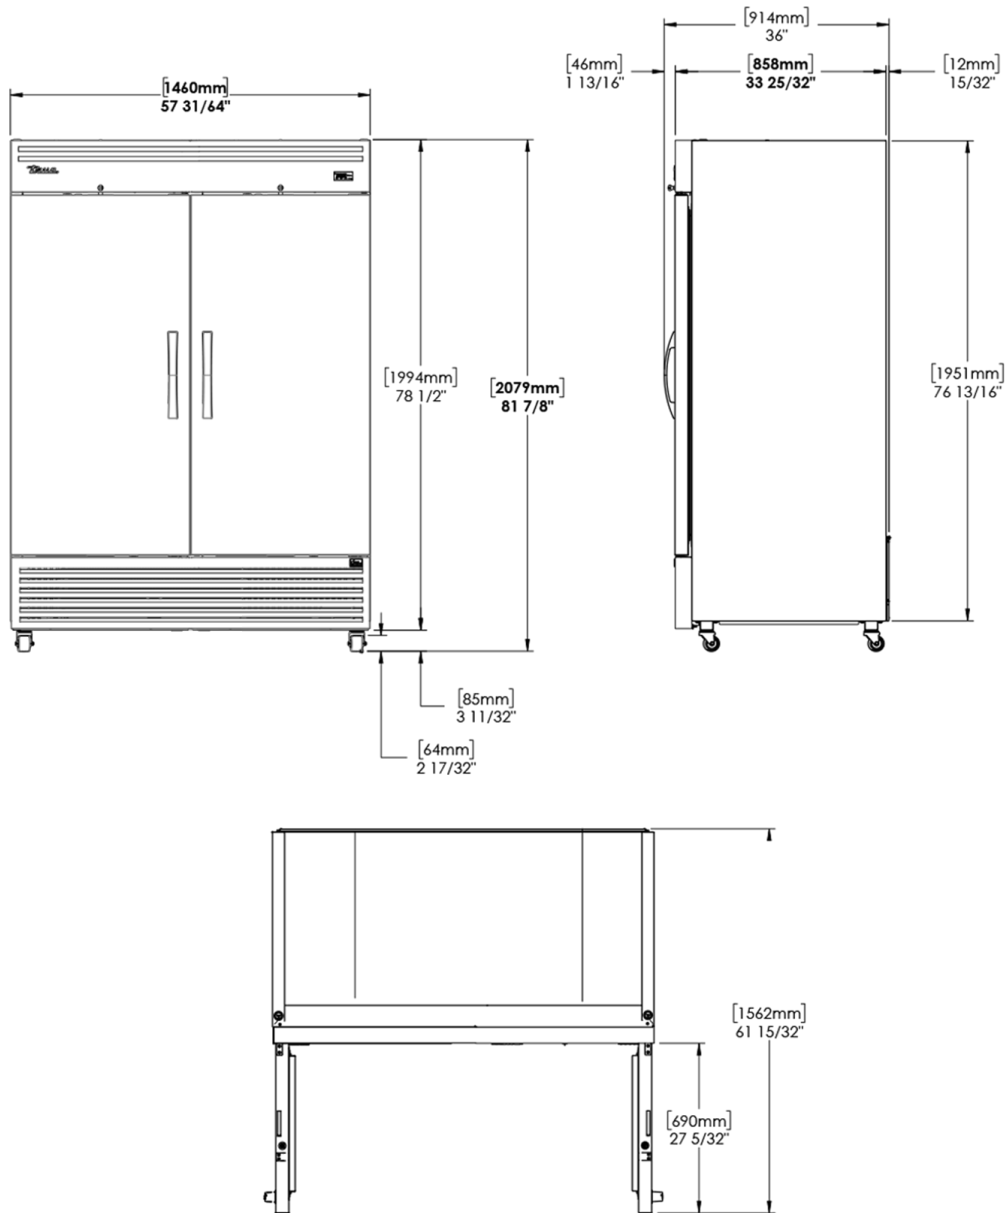

# TGN-2R-2S

 2/1 GN Upright Foodservice Refrigerator, 2 Full Solid Swing Doors

Dimensions	
External Width (mm)	1460
External Depth (mm)	858
External Height (mm)	2079
Exclusions	Depth does not include 46 mm for door handle or 13 mm for rear access panel.
Net Volume (Litres)	882
Gross Volume (Litres)	1440
Supplied Shelves	6
Shelf Size (L x D mm)	530 x 650
Internal Net Height (mm)	1350
Unpackaged Weight (kg)	259
Packaged Weight (kg)	270
Packaged Dimensions (W x D x H mm)	2032 x 813 x 2134
Supplied Supports	Ø 64 mm castors (83 mm height)

# TGN-2R-2S

2/1 GN Upright Foodservice Refrigerator, 2 Full Solid Swing Doors

Specifications subject to change without notice.  
Chart dimensions rounded up to the next whole millimeter (inches rounded up to the 1/8")