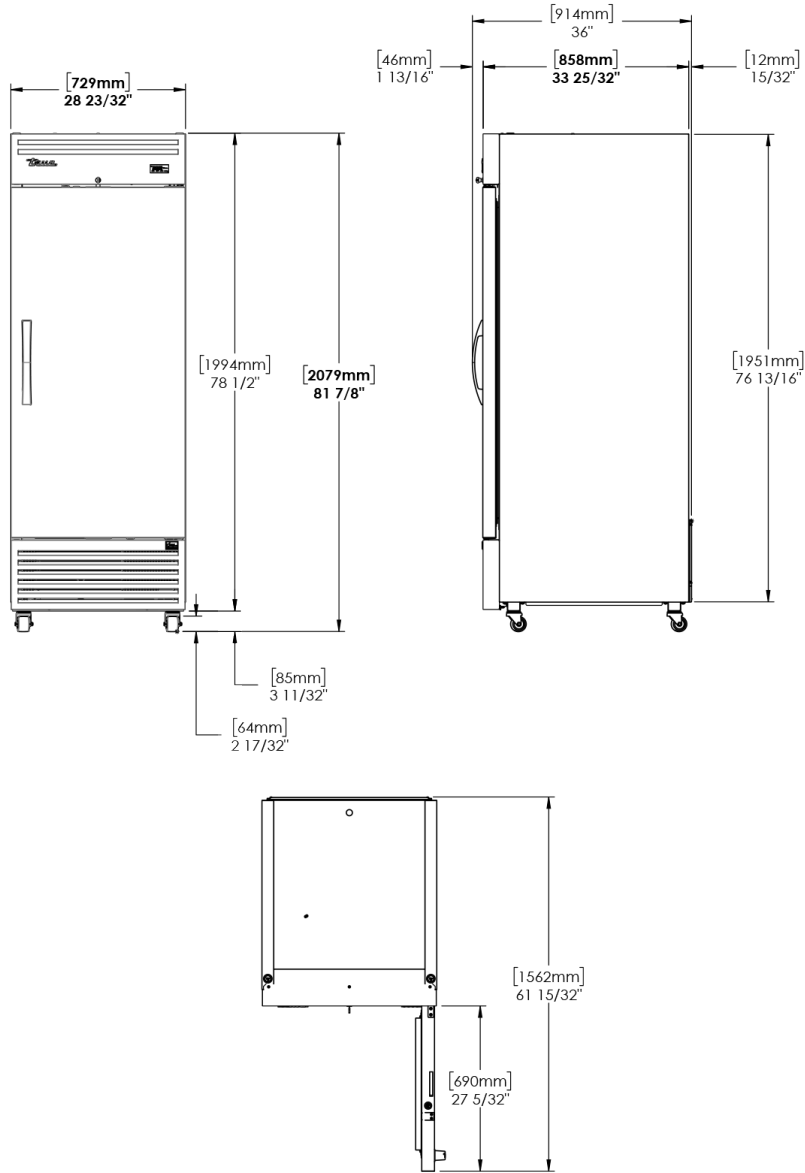

TGN-1R-1S

 2/1 GN Upright Foodservice Refrigerator, 1 Full Solid Swing Door

Dimensions	
External Width (mm)	729
External Depth (mm)	858
External Height (mm)	2079
Exclusions	Depth does not include 46 mm for door handle or 13 mm for rear access panel.
Net Volume (Litres)	435
Gross Volume (Litres)	720
Supplied Shelves	3
Shelf Size (L x D mm)	530 x 650
Internal Net Height (mm)	1350
Unpackaged Weight (kg)	139
Packaged Weight (kg)	150
Packaged Dimensions (W x D x H mm)	1016 x 813 x 2134
Supplied Supports	Ø64 mm castors (83 mm height)

Build	
Door Description	1 Solid Swing Door
Door Opening	Right (standard) or Left. Field Reversible.
Exterior Construction	Stainless steel front, aluminium sides & rear
Interior Construction	Clear coated aluminium, stainless steel base
Air Intake Position	Front
Ventilation Position	Rear
Clearance Required	26 mm rear, zero sides
Cord Length (Meters)	2.74
Internal Lighting	LED
Standard w/ Locks	standard

TFIUK@truemfg.com
TrueGermCustomerService@truemfg.com
TrueRefAus@truemfg.com

True
REFRIGERATION

TGN-1R-1S

2/1 GN Upright Foodservice Refrigerator, 1 Full Solid Swing Door

Specifications subject to change without notice.
Chart dimensions rounded up to the next whole millimeter (inches rounded up to the 1/8")