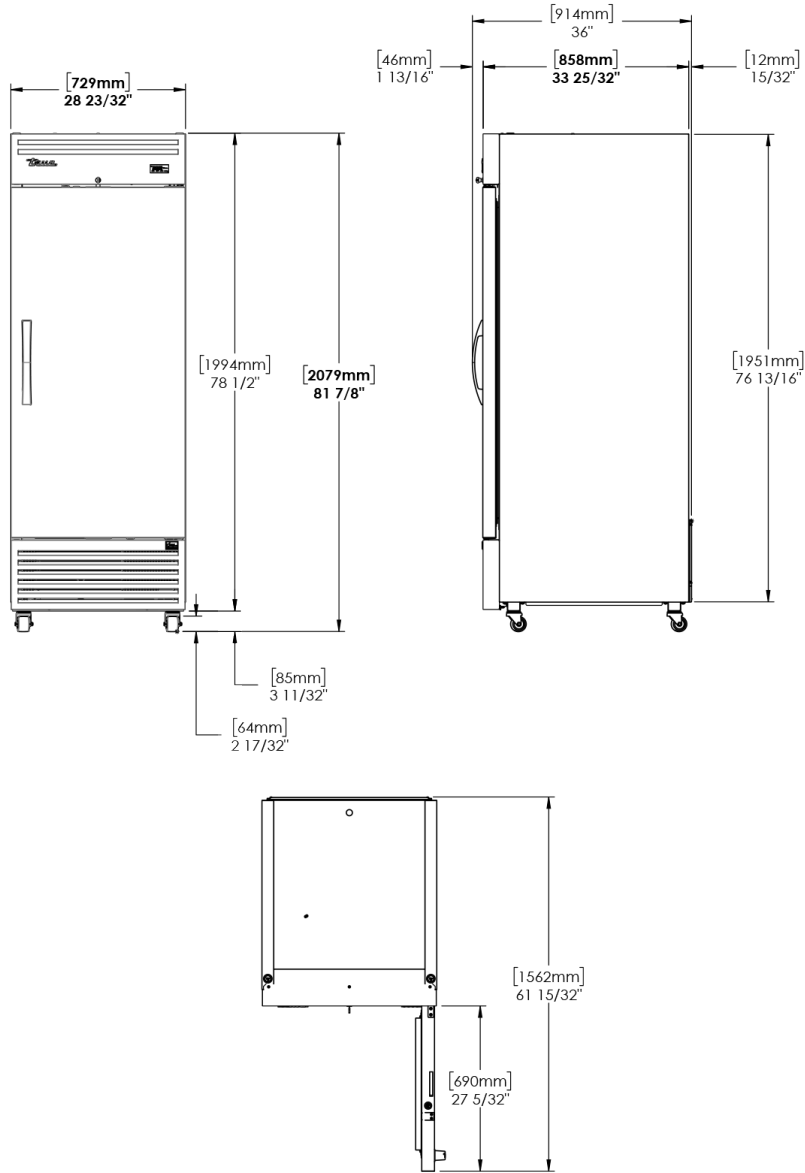

TGN-1F-1S

 2/1 GN Upright Foodservice Freezer, 1 Full Solid Swing Door

Dimensions	
External Width (mm)	729
External Depth (mm)	858
External Height (mm)	2079
Exclusions	Depth does not include 46 mm for door handle or 13 mm for rear access panel.
Net Volume (Litres)	435
Gross Volume (Litres)	720
Supplied Shelves	3
Shelf Size (L x D mm)	530 x 650
Internal Net Height (mm)	1350
Unpackaged Weight (kg)	139
Packaged Weight (kg)	150
Packaged Dimensions (W x D x H mm)	1016 x 813 x 2134
Supplied Supports	Ø 64 mm castors (83 mm height)

Build	
Door Description	1 Solid Swing Door
Door Opening	Right (standard) or Left. Field Reversible.
Exterior Construction	Stainless steel front, aluminium sides & rear
Interior Construction	Clear coated aluminium, stainless steel base
Air Intake Position	Front
Ventilation Position	Rear
Clearance Required	26 mm rear, zero sides
Cord Length (Meters)	2.74
Internal Lighting	LED
Standard w/ Locks	standard

TFIUK@truemfg.com
TrueGermCustomerService@truemfg.com
TrueRefAus@truemfg.com

True
REFRIGERATION

TGN-1F-1S

2/1 GN Upright Foodservice Freezer, 1 Full Solid Swing Door

Specifications subject to change without notice.
Chart dimensions rounded up to the next whole millimeter (inches rounded up to the 1/8")